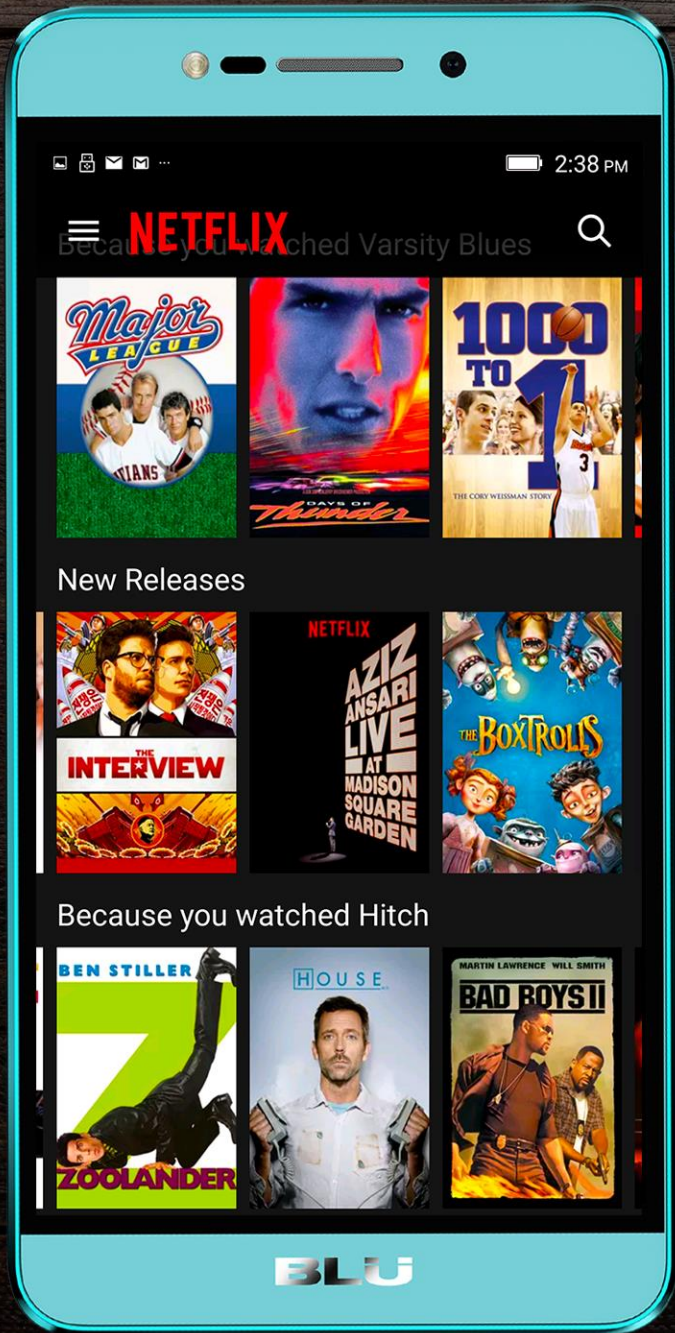

VIVID AND BRIGHT

The Studio C HD comes with a bright and vivid **5.0" display** with 720 x 1280 resolution that will bring all the image on screen to life. Enjoy your favorite movie on Netflix or play the trendy game on a big display like how it was meant to be.