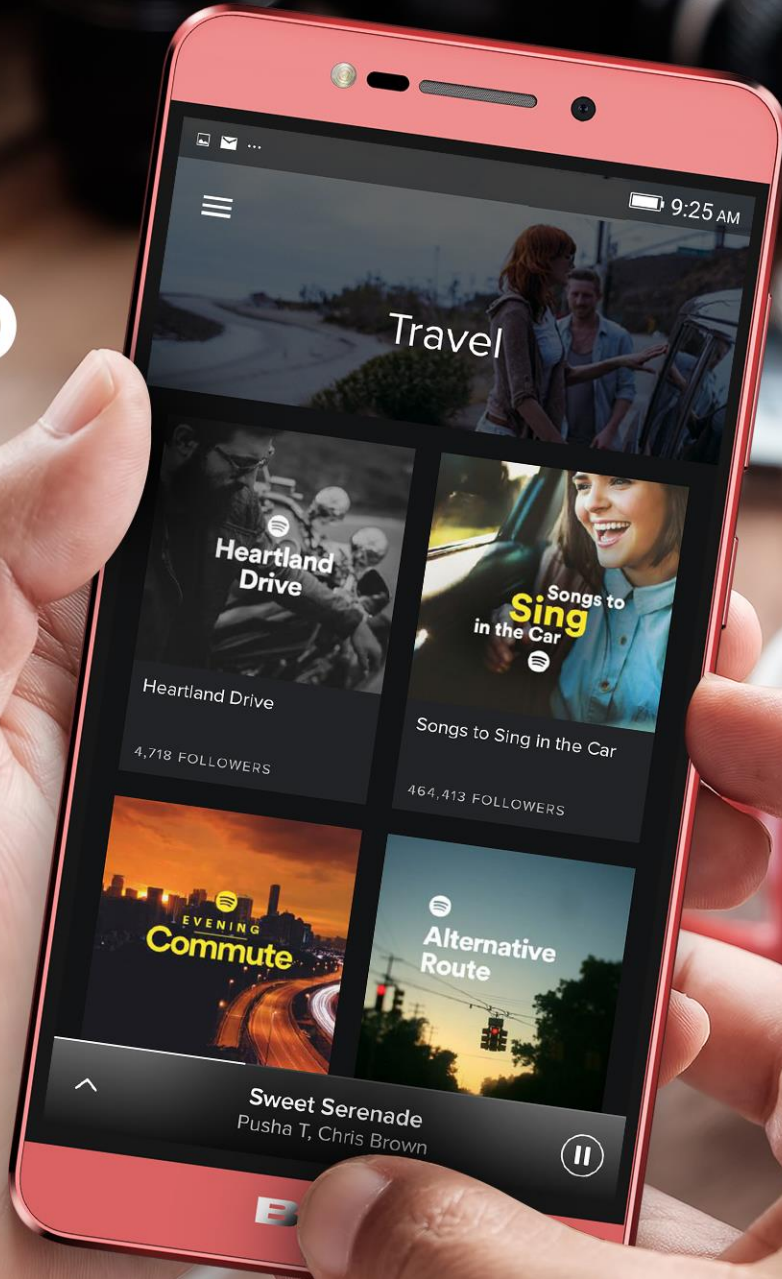

BLU
BOLD LIKE US

STUDIO C HD

COLORFILLED