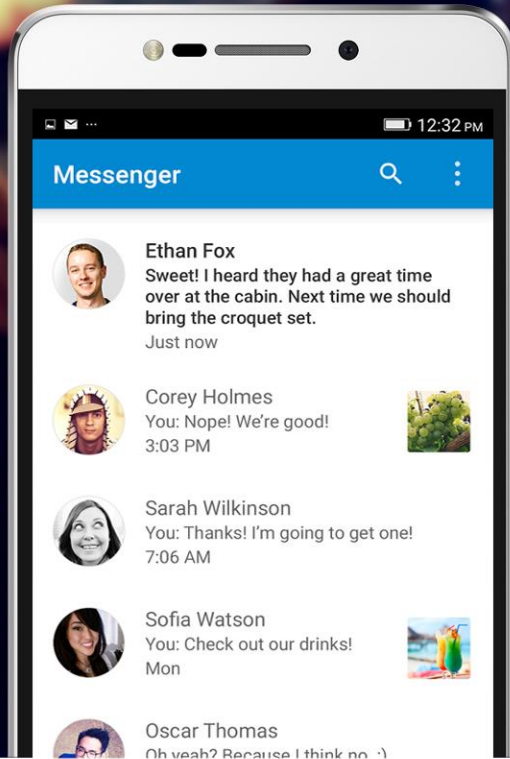

FRONT FLASH

If you find yourself in a low lit area, use the front flash to get the best exposure.

ANDROID V5.1 LOLLIPOP

ANDROID V5.1 LOLLIPOP NEW FEATURES:

- Redesigned user interface that is more friendly and intuitive.
- Lock screen notifications that offer quick actions as well as quick access.
- Project Volta, which will improve battery life better than any previous version.
- Switching between applications or multitasking is now easier with a complete look at all your open applications.
- Multiple users and guest mode is also now available , so you can share your device with the confidence of your personal information, staying personal.

UNLOCKED
CHOOSE YOUR CARRIER

Stay connected with friends and family while traveling across the country. Get the job done no matter where you are.

The **Studio C HD** comes with **3G 850/1700/1900/2100** so you can have coverage across the entire United States with all different carriers; **AT&T, T-Mobile, MetroPCS**, and entire MVNO network.