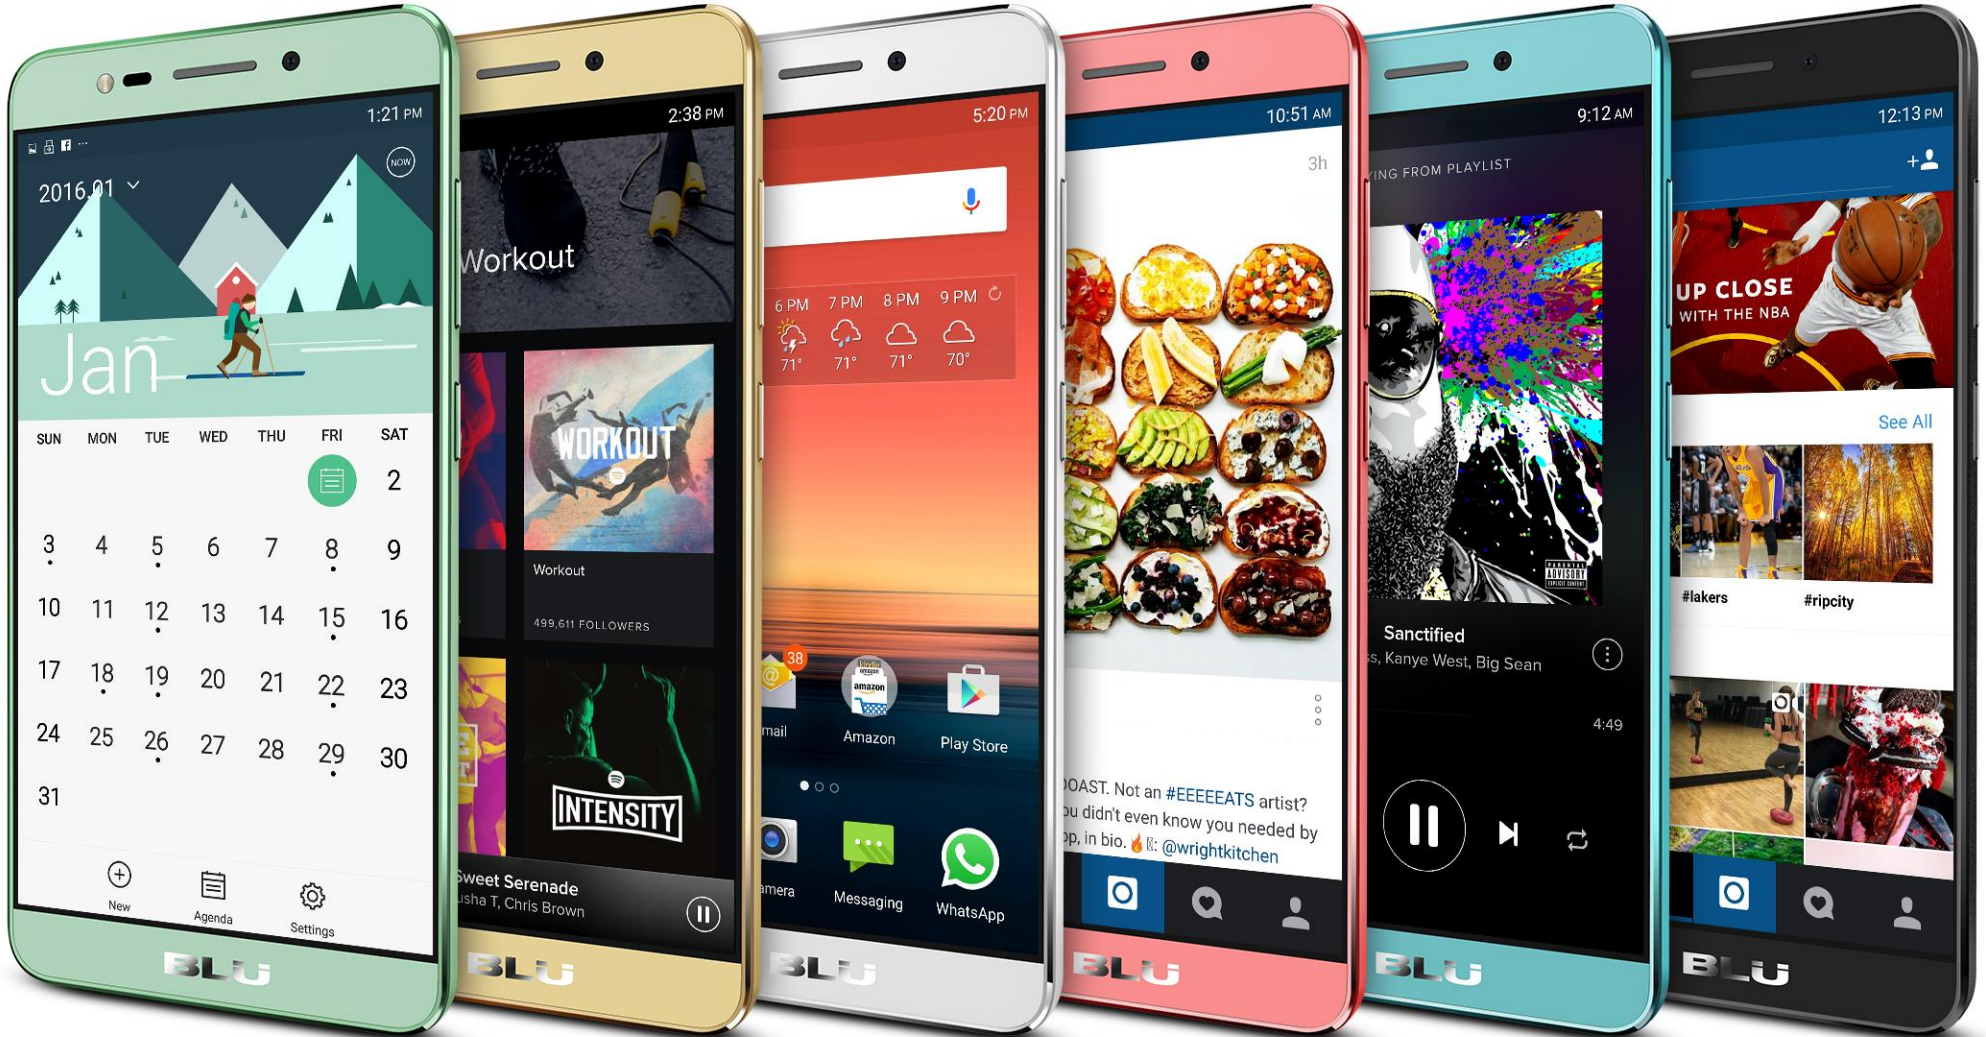

BLU
BOLD LIKE US

STUDIO C HD

COLORFILLED

BLU
BOLD LIKE US

STUDIO C HD

COLORFILLED

KEY SELLING POINTS

Introducing the **Studio C HD**, with amazing design and color selections that will surely fit your style and personality.

Powered by a Mediatek 6580 chipset at **1.3GHz Quad Core processor** coupled with the latest Android v5.1 Lollipop, user can experience seamless productivity.

A generous and bright **5.0" HD display with 720 x 1280 resolution** assure that your view will be crisp and clear.

VIVID AND BRIGHT

The Studio C HD comes with a bright and vivid **5.0" display** with 720 x 1280 resolution that will bring all the image on screen to life. Enjoy your favorite movie on Netflix or play the trendy game on a big display like how it was meant to be.