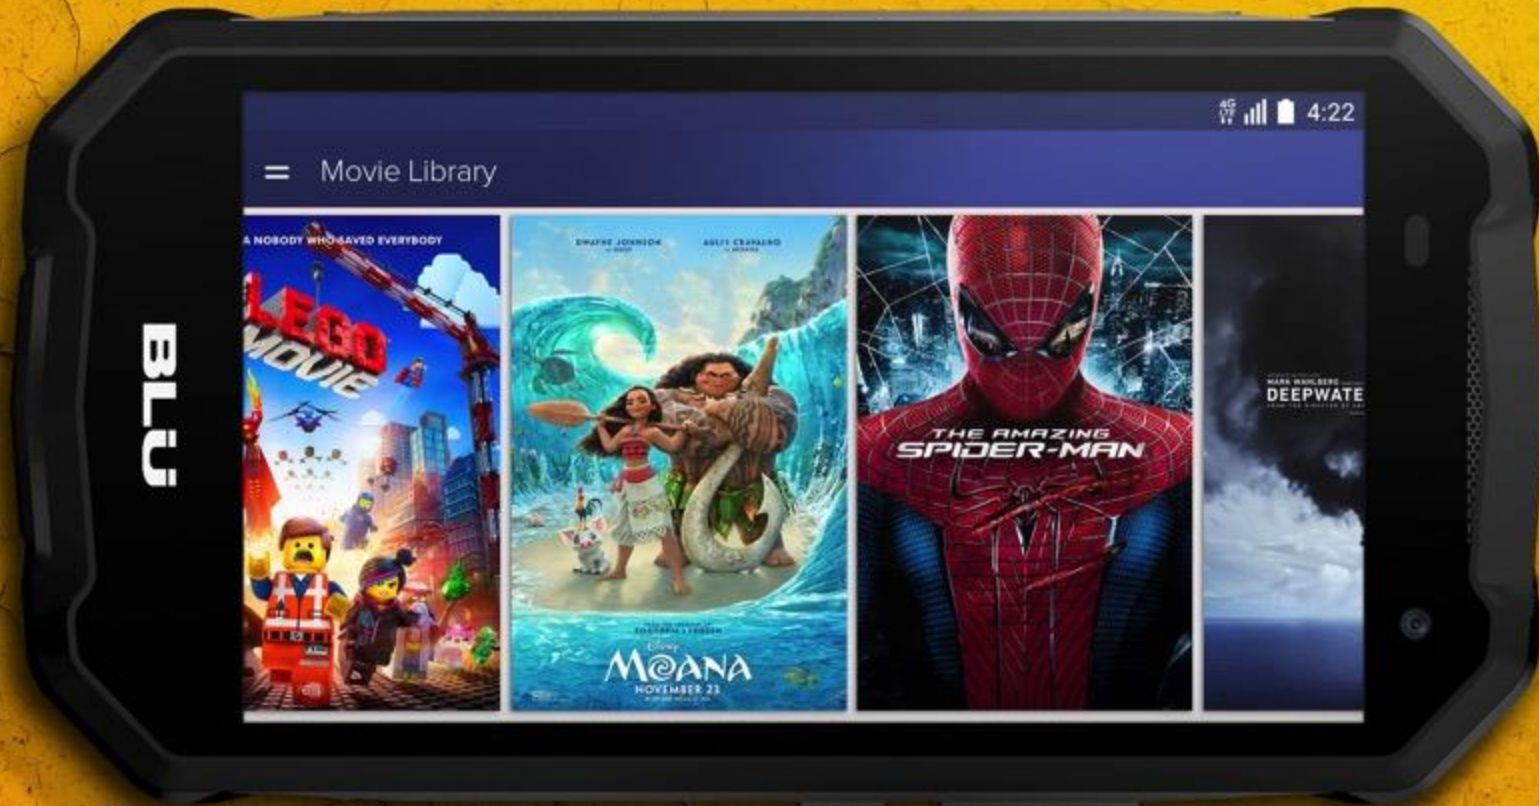

BLU
BOLD LIKE US

TANK **XTREME** 5.0

Inspired design

Designed with durability and function as the forefront. The Tank Xtreme 5.0 has a large shock absorbent rubberized frame. Rugged and durable, yet functional to meet your every multitasking need.

BLU
BOLD LIKE US

TANK XTREME 5.0

Dual injection

The TANK XTREME 5.0 constructed with durability and a great hand held experience in mind. With a dual injection design concept as the forefront of the design, TANK XTREME 5.0 will be the toughest smartphone you've ever owned.

HD display

The Tank Xtreme 5.0 provides an outstanding viewing experience with its 5.0" HD display. With a 720x1280 pixels amounting to a 294 ppi, this smartphone gives you a view like no other smartphone.