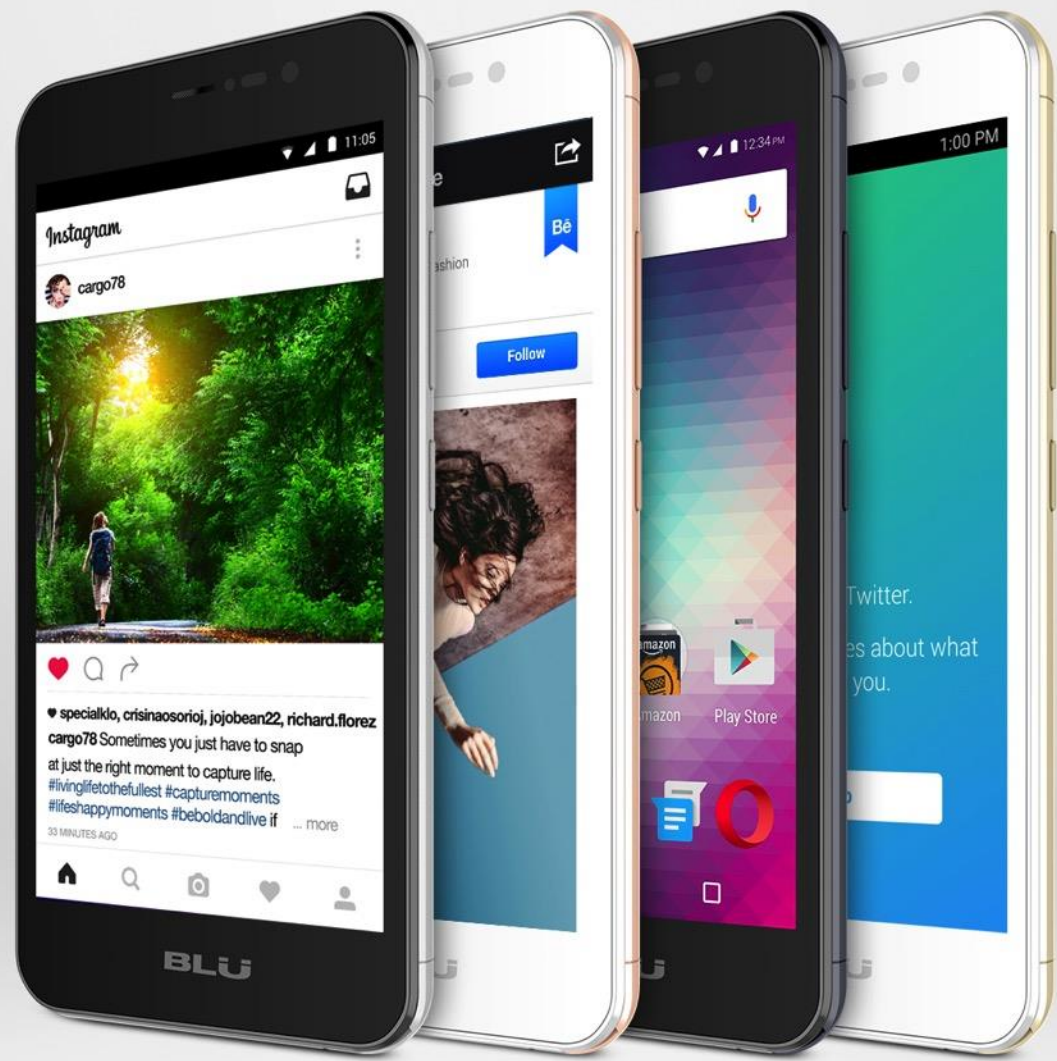

ENERGY M

ENERGY CONQUERS ALL

4000mAh
Super Battery

KEY SELLING POINTS

The **ENERGY M** is a stunning smartphone that provides all day power with its **massive 4,000mAh battery**, and OTG capability which allows you to charge other electronic devices. Never run out of battery.

A visually stunning **5.0"** with **BLU Infinite View (IPS) technology** display which replicates everything in your smartphone in a pristine manner which is fitting to the overall perfection of the BLU brand.

Capture memorable moments with the **5MP auto focus main camera** with built in 2.8 aperture that ensures high quality images. The **2MP front camera with front LED flash** ensures clear and fluid selfies and video chat even in a dark environment.