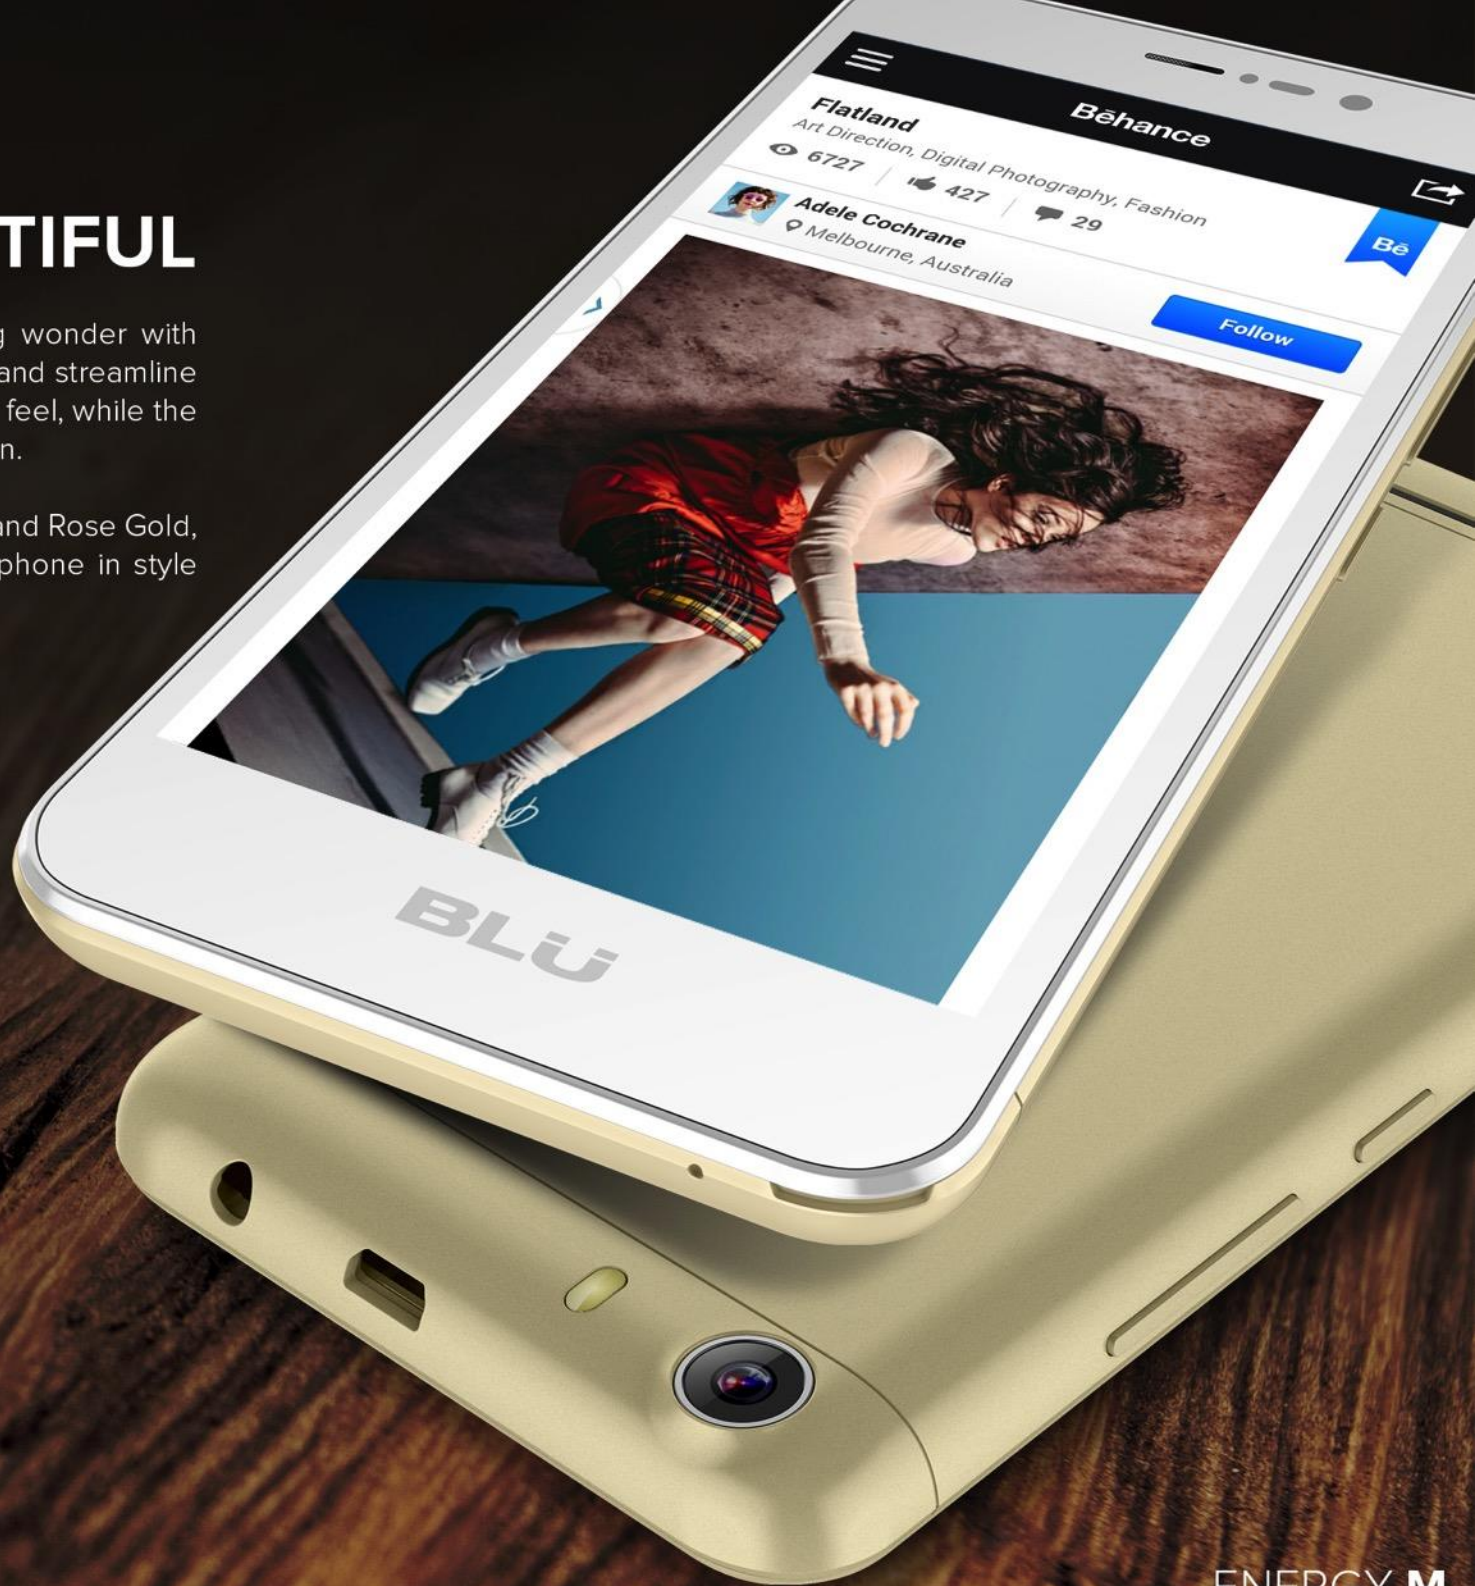

Capture memorable moments with the **5MP auto focus main camera** with built in 2.8 aperture that ensures high quality images. The **2MP front camera with front LED flash** ensures clear and fluid selfies and video chat even in a dark environment.

With Android v6.0 Marshmallow, your experience will be like no other smartphone you have ever owned.

4000mAh
Super Battery

DEEPLY BEAUTIFUL

The **ENERGY M** is an engineering wonder with technology and design. The smooth and streamline surface allows for a great hand held feel, while the finishing provides a gorgeous design.

Available in Silver, Gold, Slate Gray and Rose Gold, the user will be sporting the smartphone in style like no other.

THIN YET POWERFUL

4_{core}
1.3GHz

1GB RAM

MEDIA TEK

Teamwork makes the dream work. BLU and MediaTek have allied and present you the **ENERGY M** based on the 6580 platform that offers **1.3GHz Quad Core** processing speed and **1GB of RAM**.