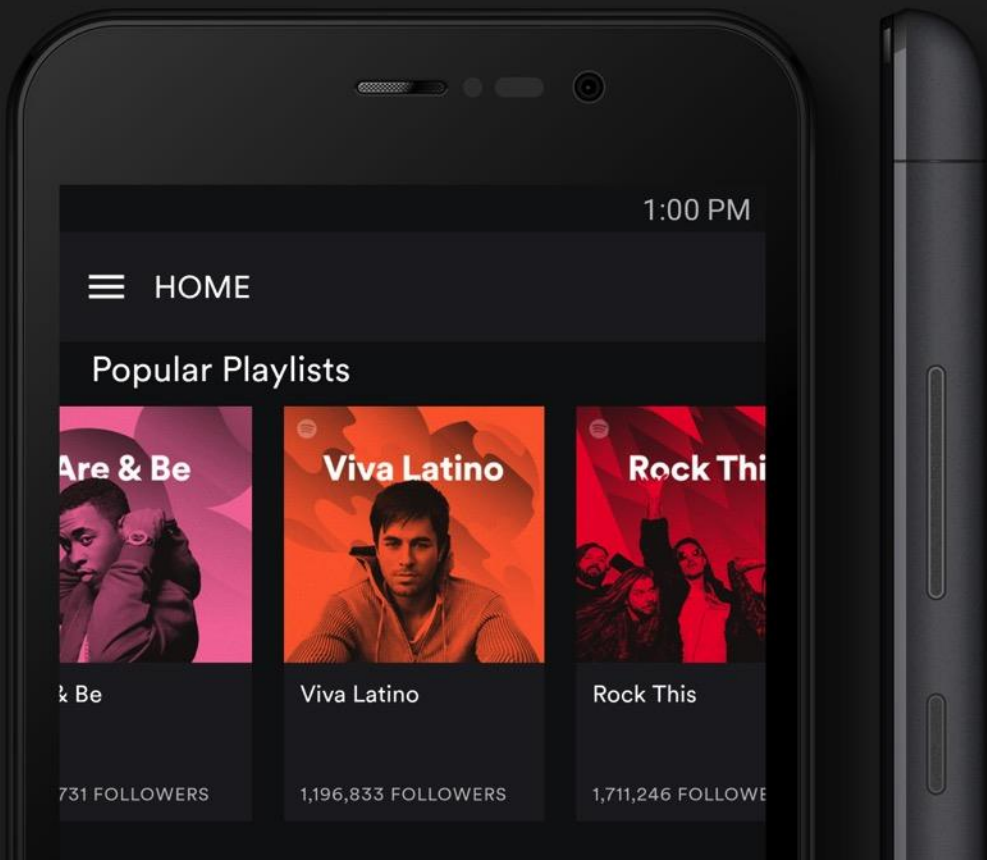

THIN YET POWERFUL

4_{core}
1.3GHz

1GB RAM

MEDIA TEK

Teamwork makes the dream work. BLU and MediaTek have allied and present you the **ENERGY M** based on the 6580 platform that offers **1.3GHz Quad Core** processing speed and **1GB of RAM**.