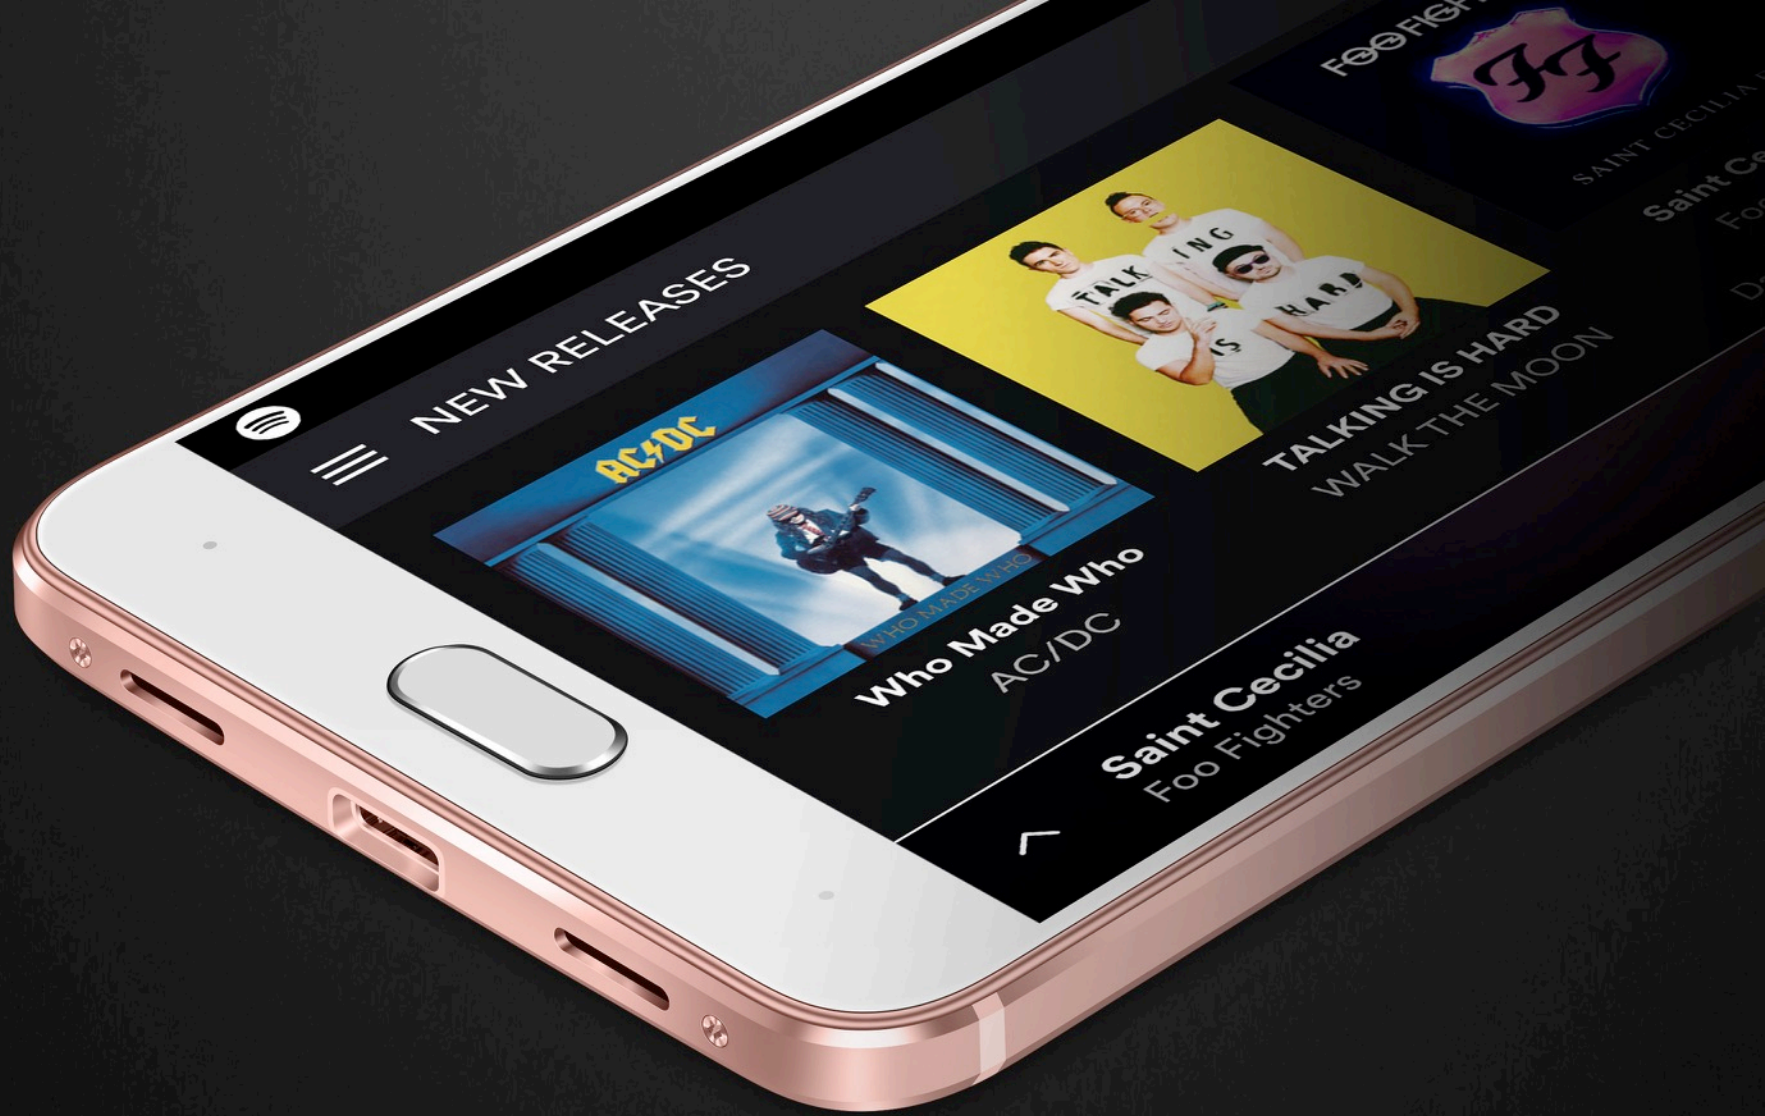

BLU
BOLD LIKE US

VIVO 6

Fingerprint sensor

Quick access. Total security

The VIVO 6 brings total security and convenience to the table with a simple swipe of your finger. Easily unlock your smartphone and access all our music, video and pictures. Another advancement from BLU that brings the VIVO 6 to the forefront of the smartphone market.

BLU
BOLD LIKE US

Audio pleasure

The Vivo 6 is equipped with the latest audio technology available in the market. Get impressive theater-like sound thanks to its DTS surround sound audio technology with equalizer that gives you sweet highs, smooth alto mids and deep bass for the best enjoyment of music and videos.