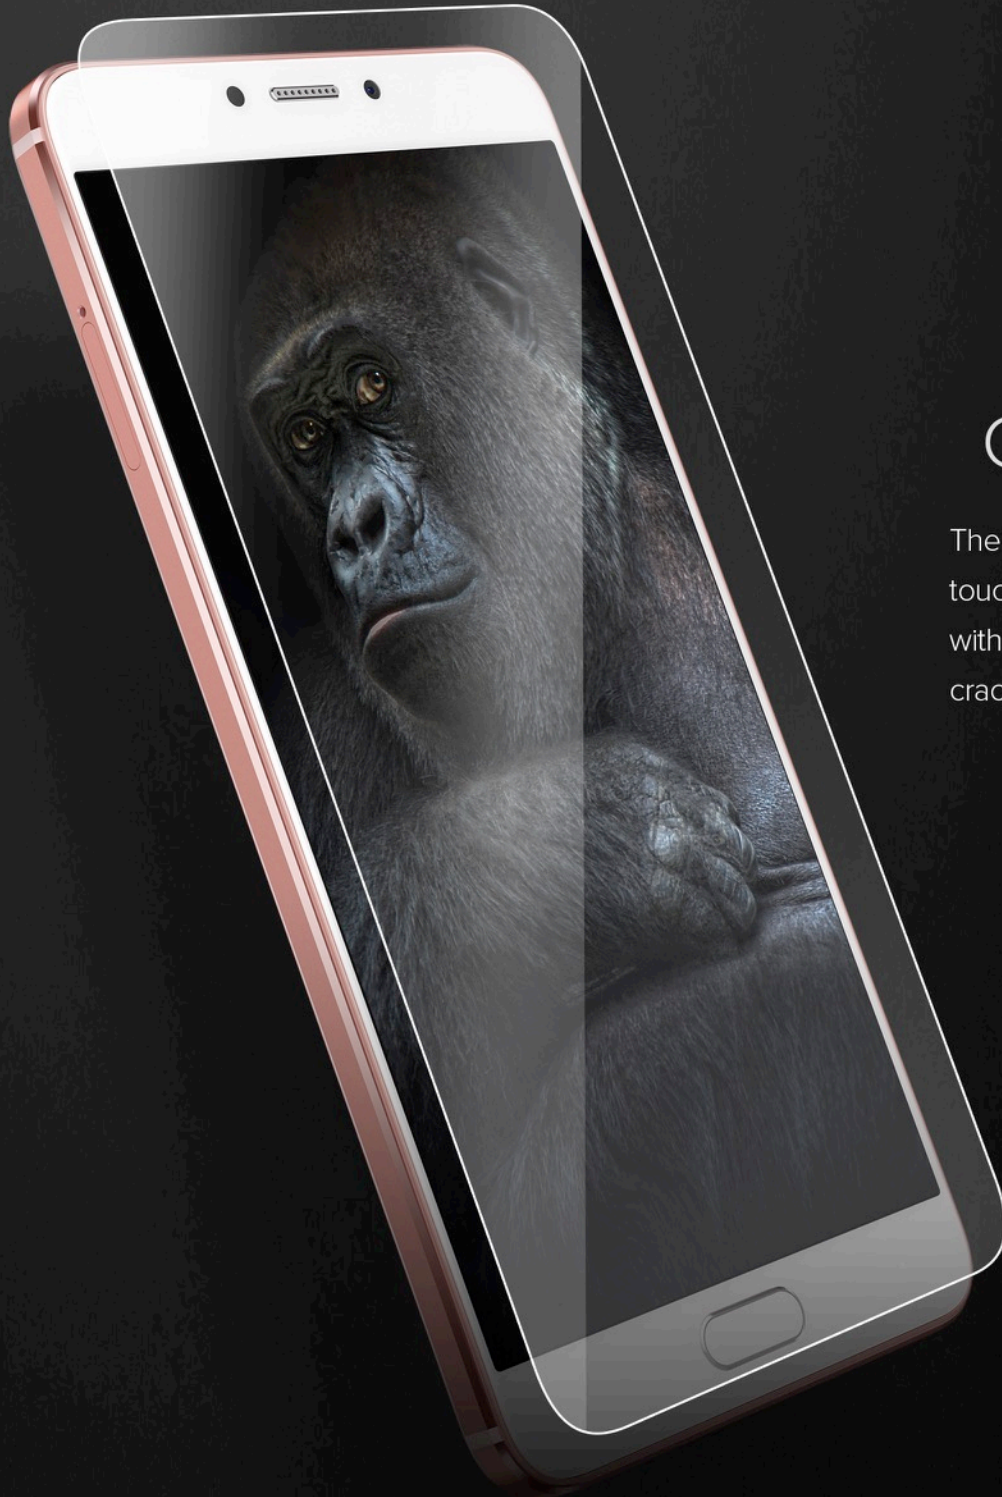

The best display. Period.

Incorporating a massive 5.5" FHD in cell display with an explosive 1920 x 1080 resolution and 400ppi, user will experience a true visual stimulating pleasure that leaves all competitors in the dust. You apps, photos, movies and just about everything else will look vibrant and sharp. High contrast and vivid saturation ensures that whatever is on your screen, You'll love what you see.

Software enhancement

Record your life in different way. Amazing software modifications allow for visual appeal that caters too all user. Weather to touch up a selfie, slow motion on during a sky diving adventure or capturing a well lit night scene, the VIVO 6 has it all.

Curved display

The Vivo 6 blends technology and design into an incredible package. Incorporating the highest-grade material such as a curved glass touch panel ensures excellent feedback and feel, as well as a gorgeous look.

Corning gorilla glass 3

The VIVO 6 incorporates Corning Gorilla Glass 3 on the front touch panel. Your device and concerns are accommodated with an extra layer of armor to protect it from scratches and cracks. Corning Gorilla Glass 3 withstood drop test up to 2X better than competitive glass design.