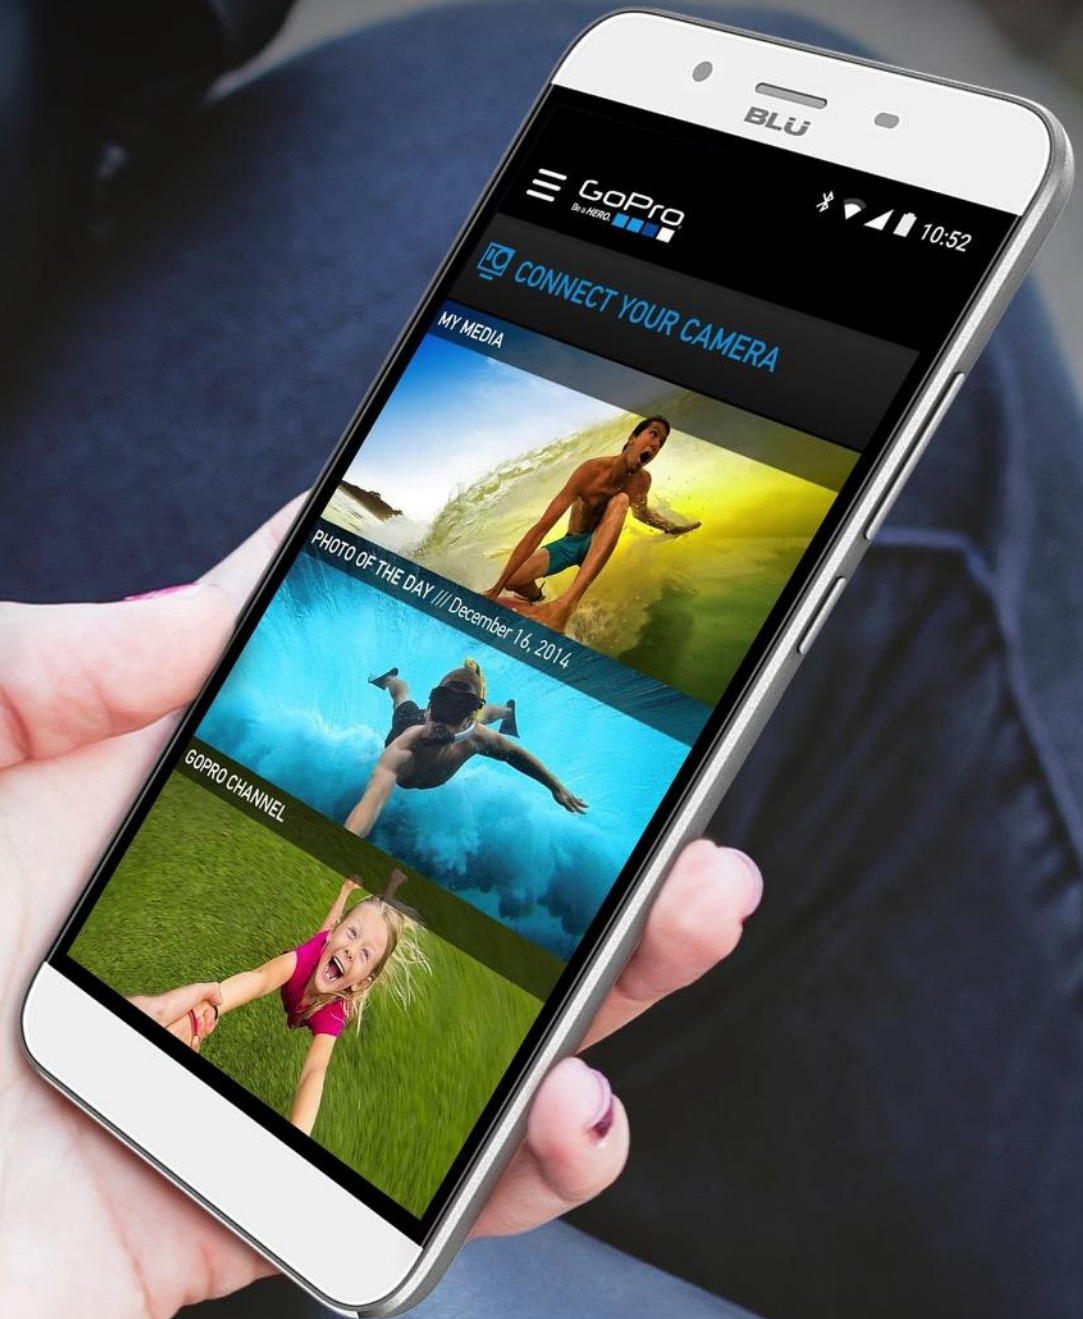

The large display enables efficient multitasking and a maximum viewing experience. Measuring at just **8.7mm**, the device not only looks good but feels great in your hand.

Capture remarkable photos and videos with an advanced performance **8.0 Megapixel** main camera, including LED Flash, and **Full HD 1080p** video recording. A **2.0 Megapixel** front facing camera for selfie lovers and video calls.

STUNNING VIEWING EXPERIENCE

A massive size display comes with vivid and bright quality. The 540x960pixel display has **BLU Infinite View (IPS)** and **Nex Lens Technology (OGS)** to assure the best representation of every detail that is popping out of your screen. The Studio XL's 6.0" display makes it easier to see the smallest details and provides you the space you need to get things done.

OUTSTANDING CAMERA EXPERIENCE

The **8 Megapixel** camera captures amazing photos and video records up to 1080p HD Resolution for the most memorable moments. Stay connected with family and friends via video call, thanks to its **2 Megapixel** front camera.