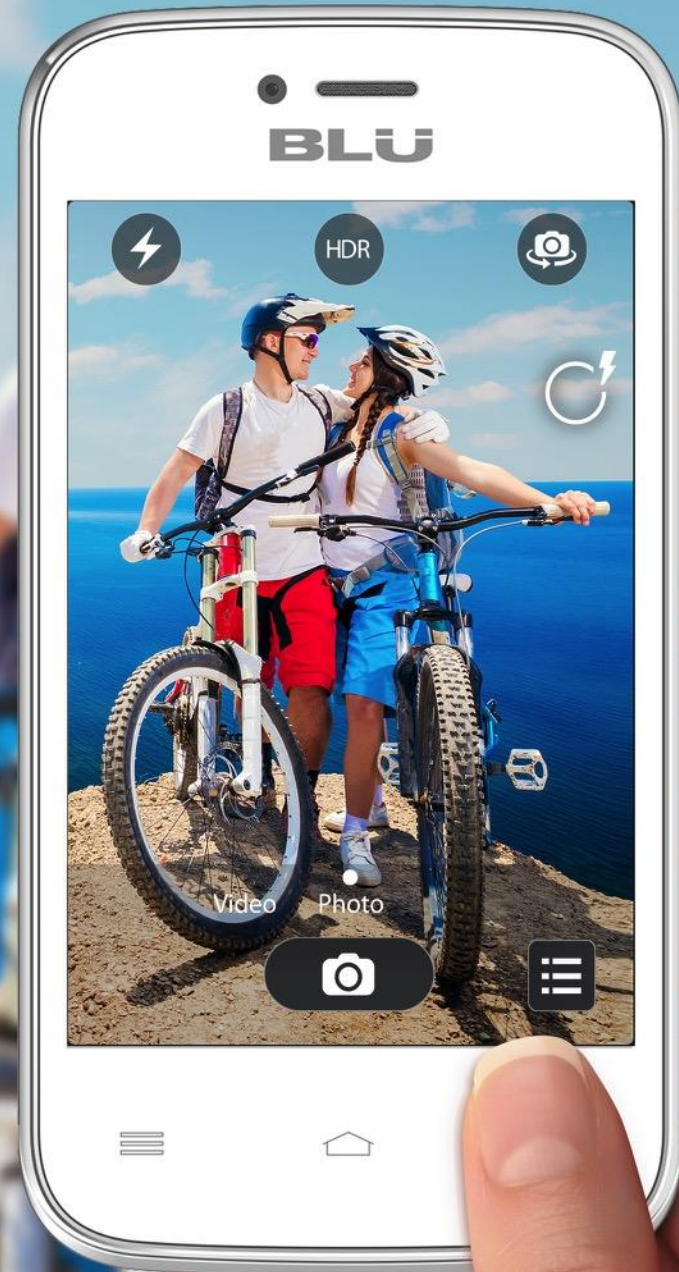

CAPTURE ANY MOMENT

Don't let any moment go by without snapping those memories with your Dash JR 3G and its 2.0MP Camera with LED Flash.

The convenient VGA front camera will open the world of selfies for many users.