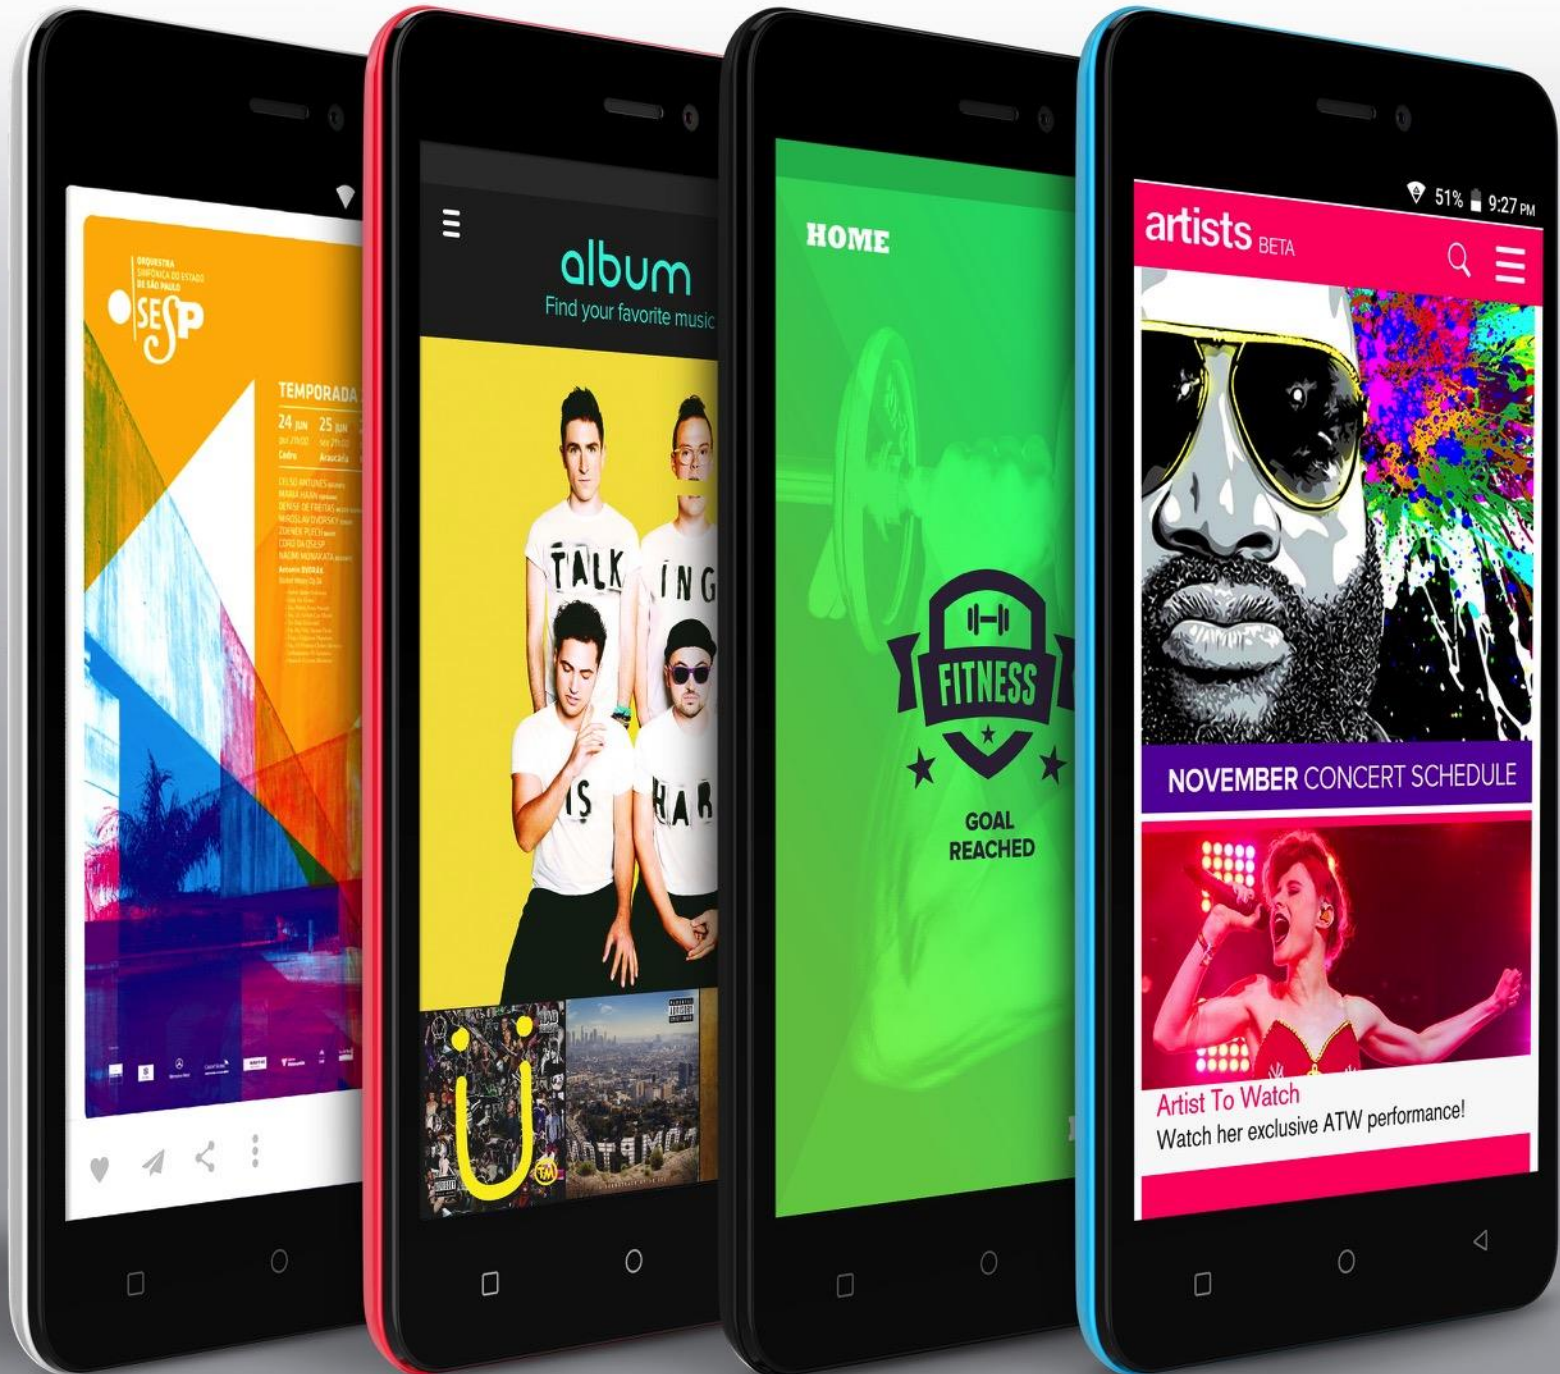

STUDIO M HD

BLU

☰ TYPOGRAPHY & DESIGN

4G LTE 4:22

ENJOY

EVERY

• moment •

STUDIO **M HD**

KEY SELLING POINTS

Introducing the **Studio M HD**, with amazing design and color selections that will sure to fit your style and personality.

Powered by a Mediatek 6580 chipset at **1.3GHz Quad Core** processor coupled with the latest Android v5.1 Lollipop, user can experience seamless productivity.

A generous and bright **5.0" HD display with 720 x 1280 resolution** assure that your view will be crisp and clear. **Full lamination** technology ensure full bonding of display and glass for the most vivid and clear display.

MEDIATEK

everyday genius

STUDIO M HD

VIVID AND BRIGHT

The Studio M HD comes with a bright and vivid **5.0" display** with 720 x 1280 resolution and full lamination technology that will bring all the images on screen to life. The Studio M HD's **BLU Infinite View (IPS Technology)** offers a clear view from any angle. Enjoy your favorite movie on Netflix or play the trendy game on a big display like how it was meant to be.