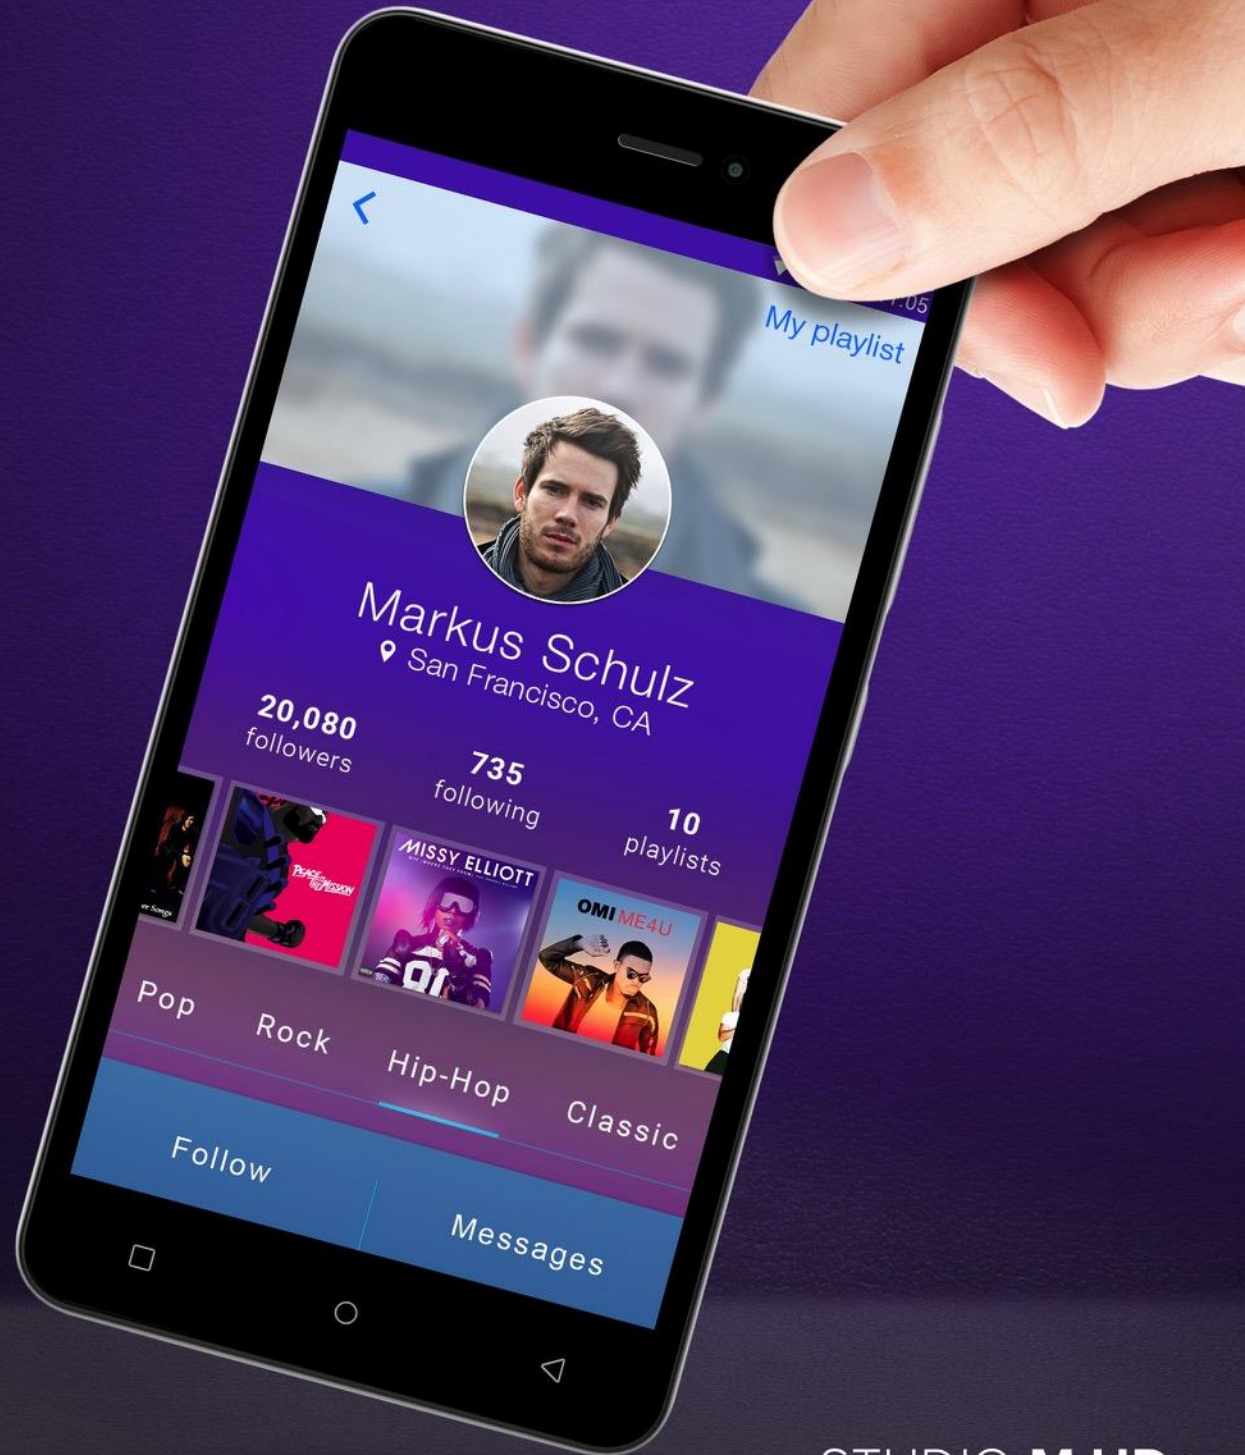

STUDIO M HD

BLU

☰ TYPOGRAPHY & DESIGN

4G LTE 4:22

ENJOY

EVERY

• moment •

STUDIO **M HD**

A generous and bright **5.0" HD display with 720 x 1280 resolution** assure that your view will be crisp and clear. **Full lamination** technology ensure full bonding of display and glass for the most vivid and clear display.

Capture life's memorable moments with two fantastic cameras, a **8MP autofocus main camera** and **2MP front mounted selfie camera**. The Studio M HD is a versatile companion to captivate all of life's simple pleasures.

MEDIATEK

everyday genius

STUDIO M HD

VIVID AND BRIGHT

The Studio M HD comes with a bright and vivid **5.0" display** with 720 x 1280 resolution and full lamination technology that will bring all the images on screen to life. The Studio M HD's **BLU Infinite View (IPS Technology)** offers a clear view from any angle. Enjoy your favorite movie on Netflix or play the trendy game on a big display like how it was meant to be.