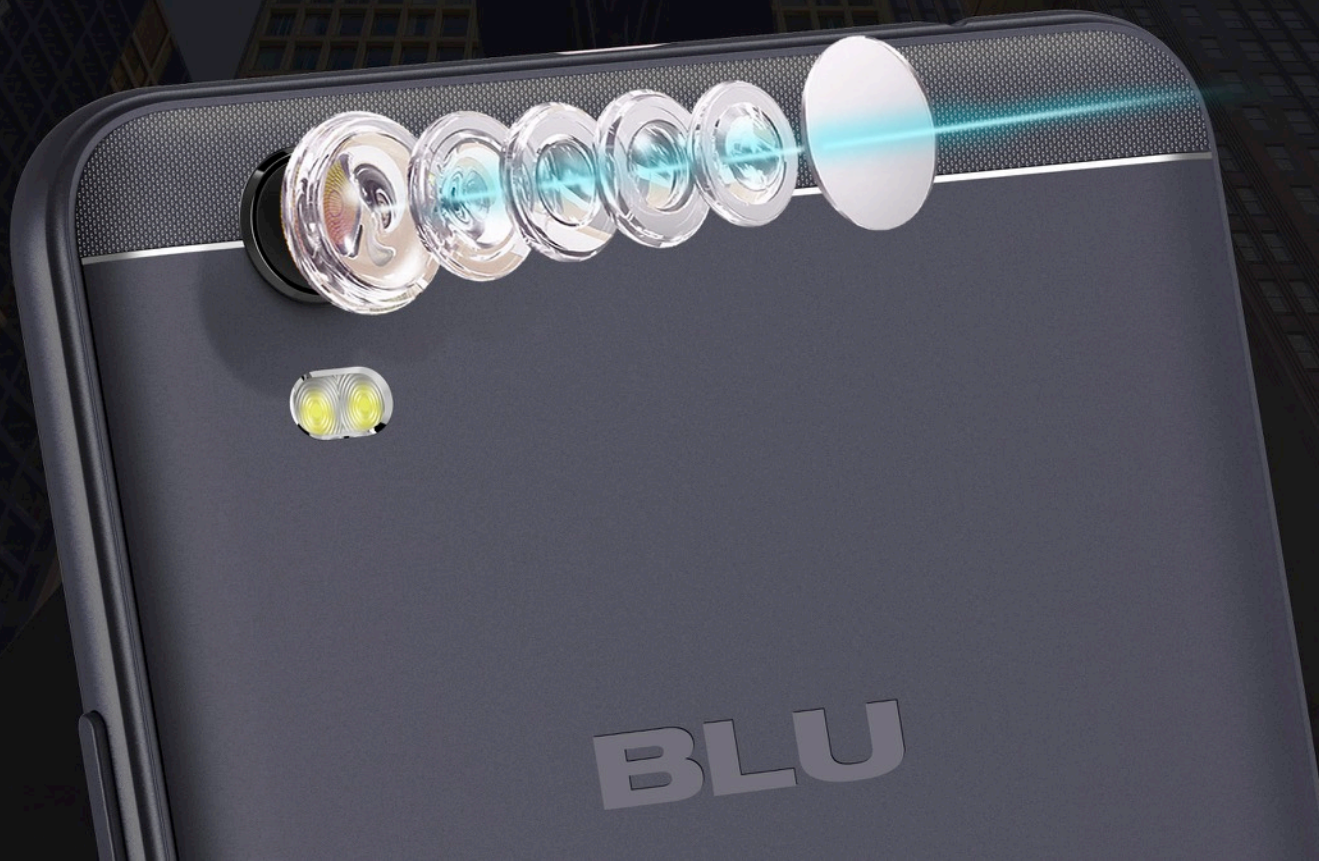

8MP

MAIN CAMERA

5MP

SELFIE CAMERA

LED

FRONT FLASH

Front flash

If you find yourself in a low-lit area, use the front flash to get the best exposure.