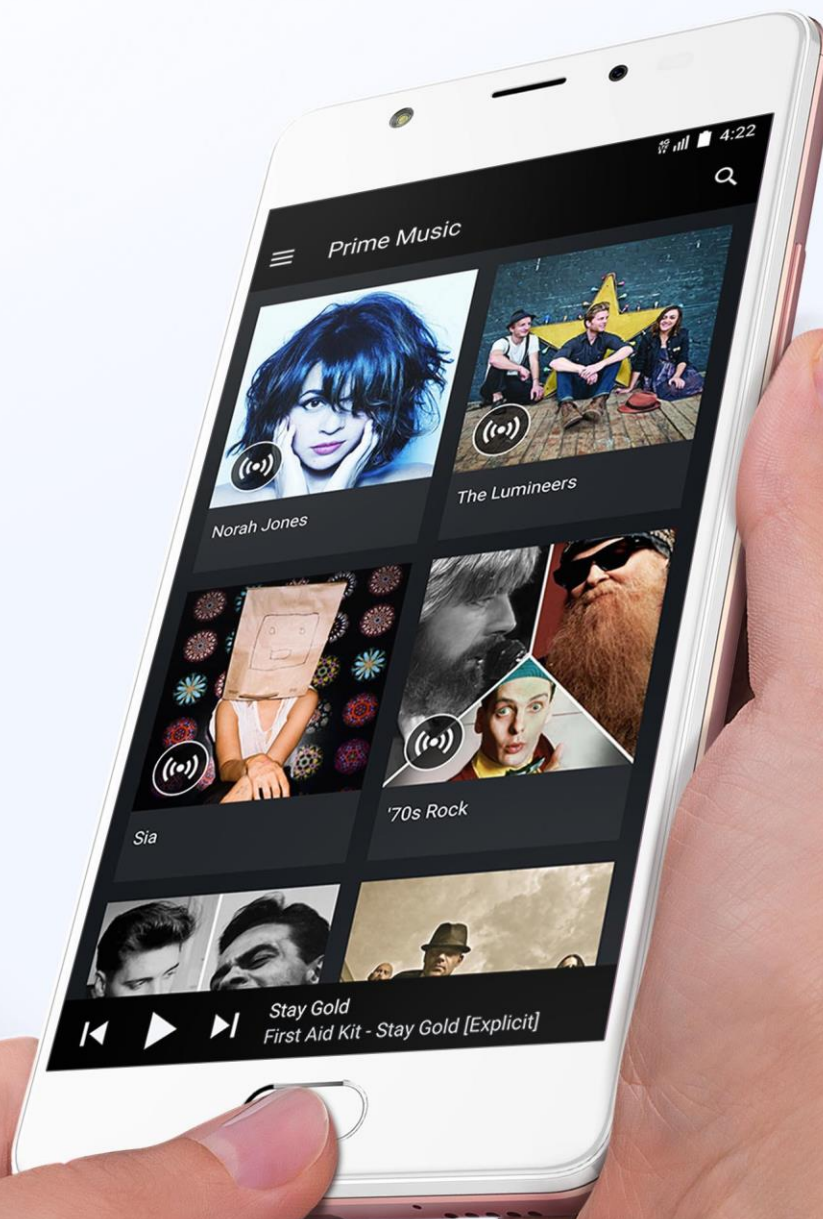

Strong performance

The LIFE ONE X2 is powered by a powerful and efficient Qualcomm Snapdragon 430 chipset with 1.4GHz Octa Core processor. Paired with either a 2GB or 4GB RAM set up, there is nothing this smartphone cannot handle.

64^{Bit}
Architecture

8
True Cores

1.4
GHz