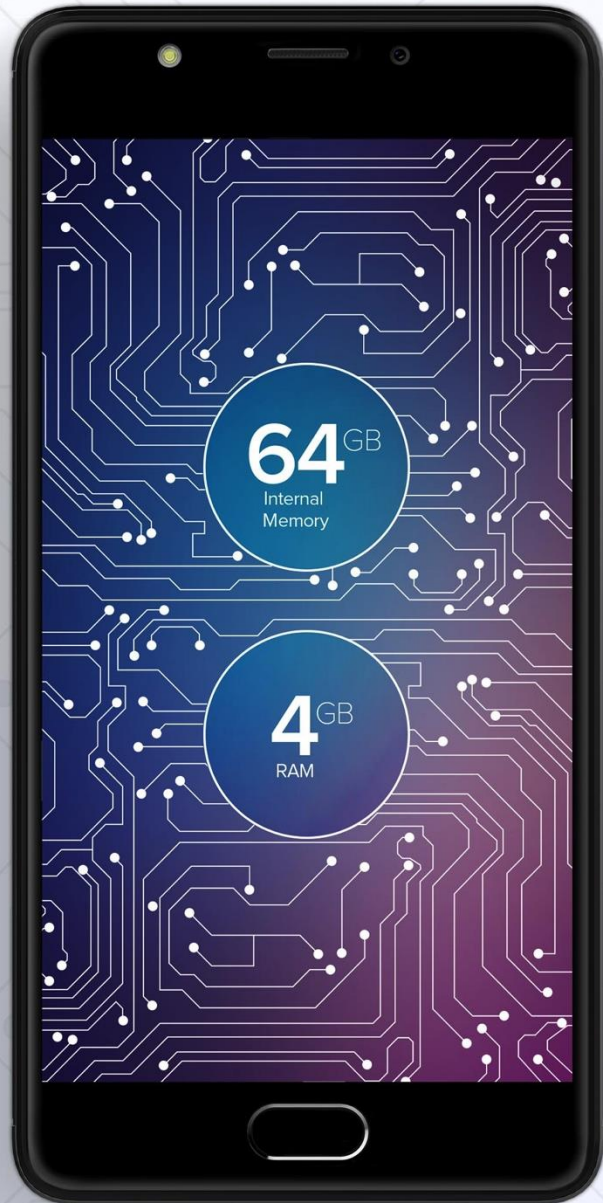

## Vivid display

Incorporating a massive 5.2" Full HD display with an explosive 1920 x 1080 resolution, you will have a true visually stimulating experience. Your apps, photos, movies and just about everything else will look vibrant and sharp. To top it off, a smooth and gorgeous curved glass display along with full lamination technology will result in a super thin and super clear cinematic display.

## Strong performance

The LIFE ONE X2 is powered by a powerful and efficient Qualcomm Snapdragon 430 chipset with 1.4GHz Octa Core processor. Paired with either a 2GB or 4GB RAM set up, there is nothing this smartphone cannot handle.

64<sup>Bit</sup>  
Architecture

8  
True Cores

1.4  
GHz

**BLU**  
BOLD LIKE US

LIFE ONE X2

FAST CHARGING

QUICK CHARGE  
POWER ADAPTER

## Huge memory

Built with a massive 64GB internal memory, all pictures, music, and video are always within reach. Smooth and efficient multitasking is possible with a 4GB RAM set up. Additionally a 16GB/2GB RAM option is also available.