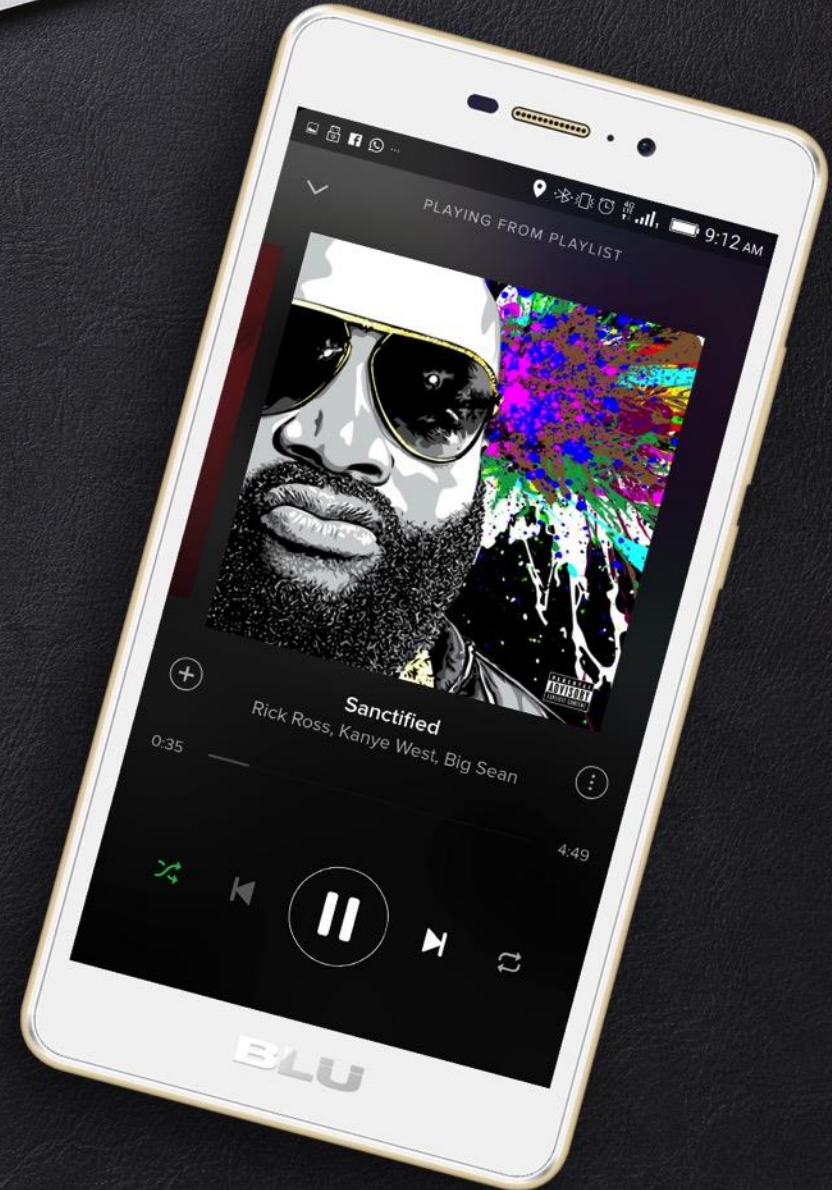

DATA SPECIFICATIONS

TECHNOLOGY

Android v5.1 Lollipop
4G LTE: 2/4/7/12/17
Up to 150 Mbps

PROCESSOR

Qualcomm Snapdragon 410 | 64-Bit
1.2GHz Quad Core
With Adreno 305 GPU

MEMORY

Internal 16GB/8GB | 2GB/1GB
MicroSD up to 64GB

DISPLAY

5.5" HD 720X1280 – 267ppi
BLU Infinite View (IPS) Technology
SHARP Full Lamination

CAMERA

13MP Autofocus Main 4128x3096 pixels
5MP Front | LED Flash
HD 1080p Video @30fps

BATTERY

2820mAh

CONNECTIVITY

Bluetooth 4.0
WiFi, Hotspot

UPC CODES LIFE XL

Life XL 848958024033 L0050UU BLACK
Life XL 848958024040 L0050UU WHITE
Life XL 848958024057 L0051UU BLACK
Life XL 848958024064 L0051UU WHITE