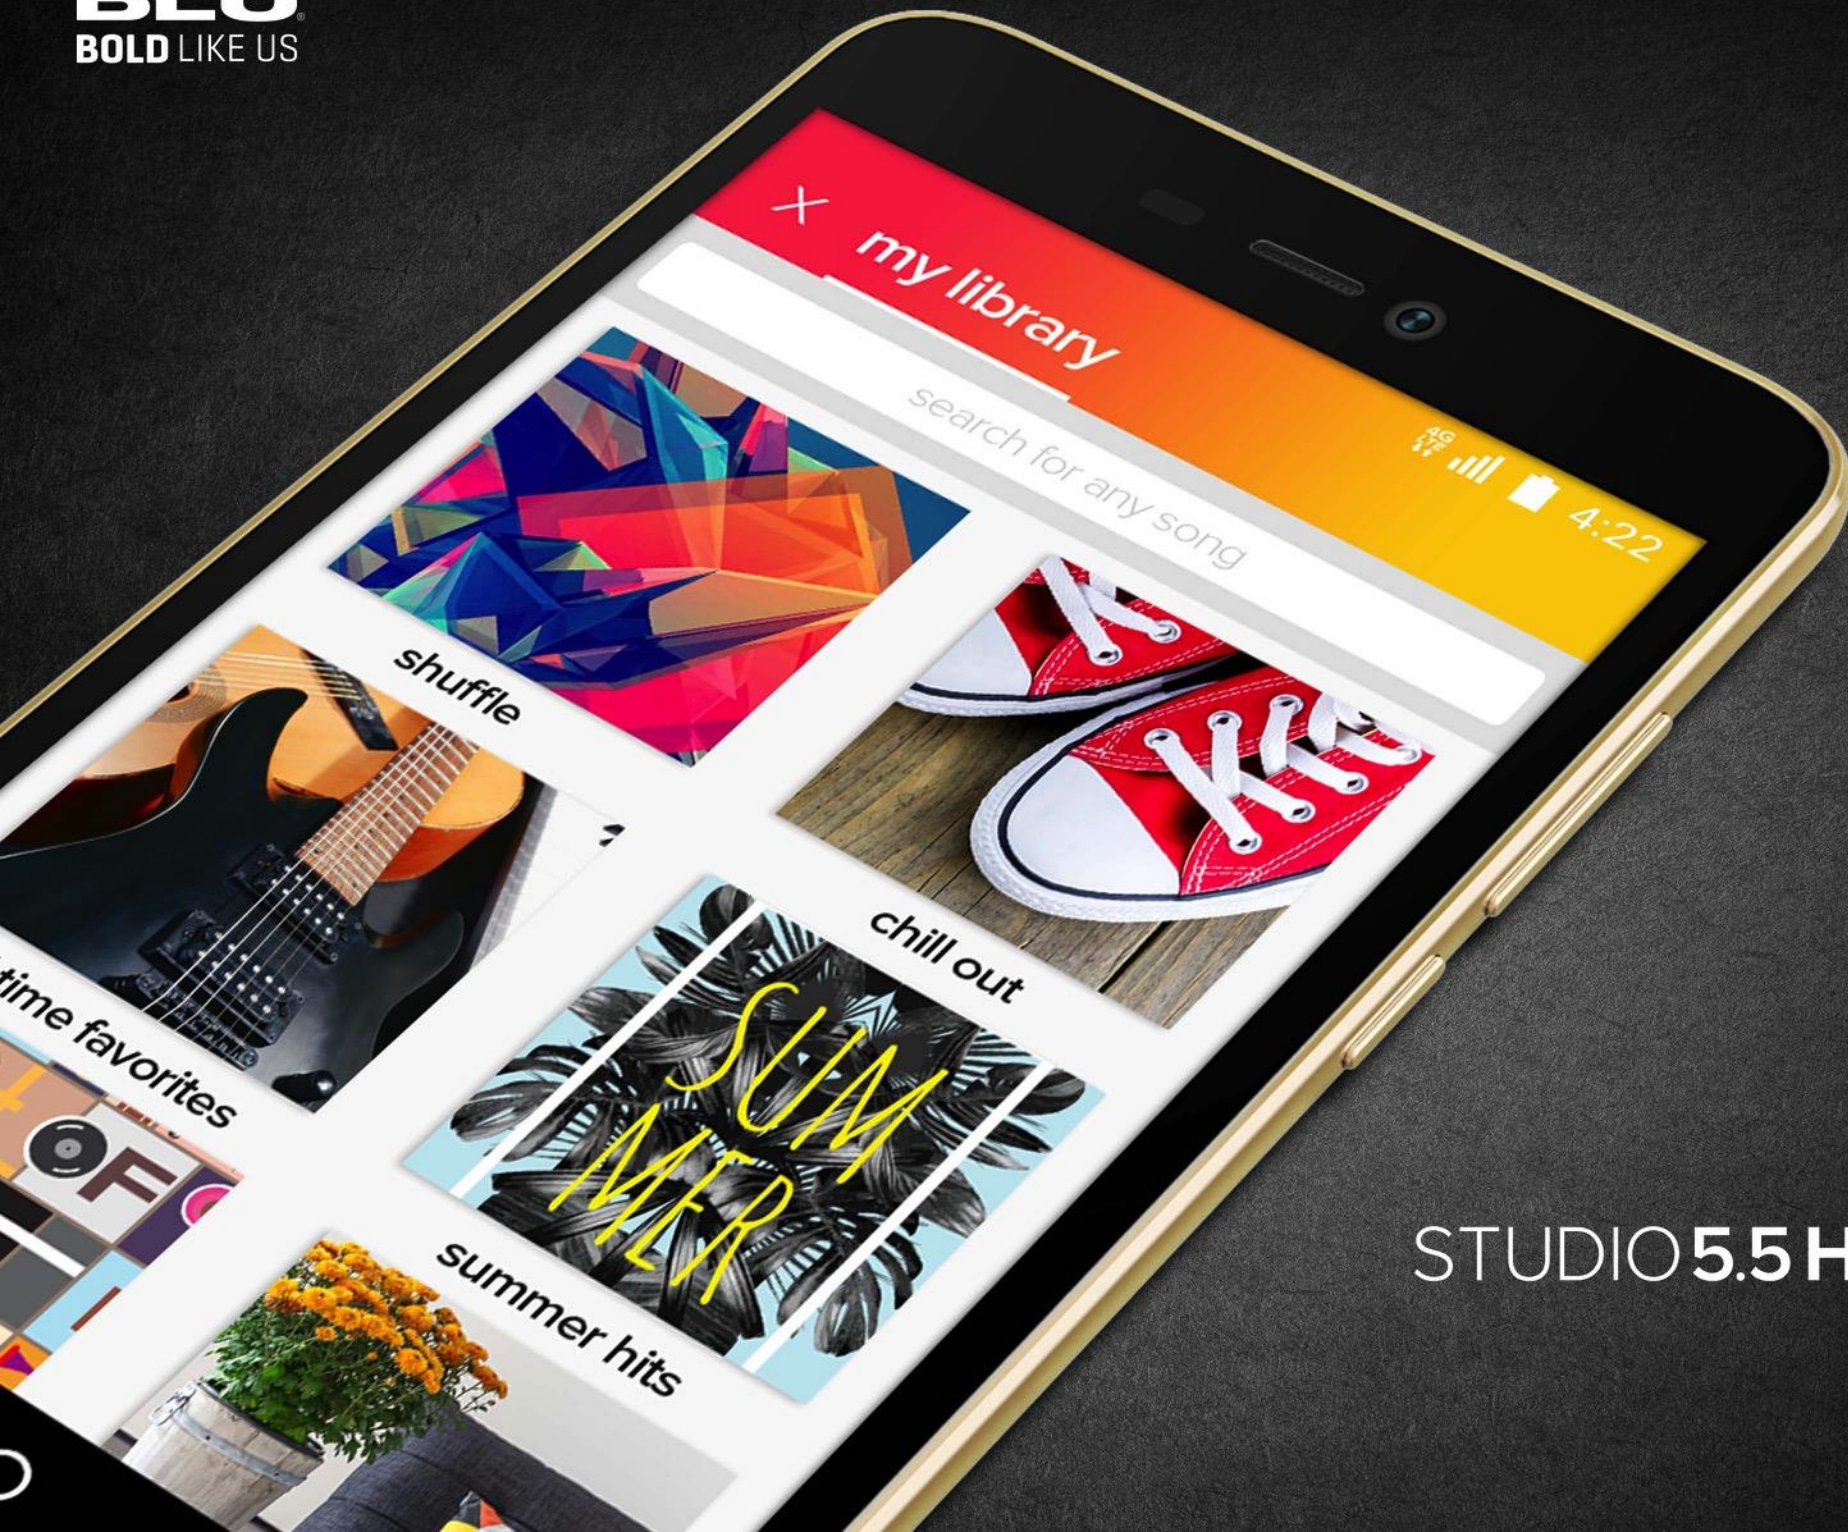

BLÜ
BOLD LIKE US

STUDIO 5.5 HD