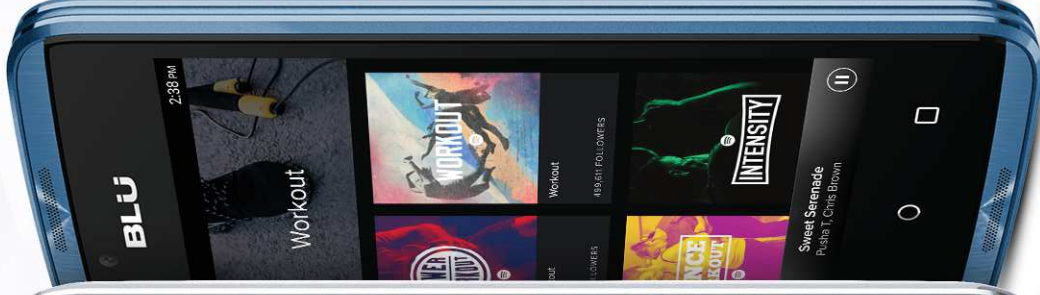

BLU
BOLD LIKE US

ENERGY MINI

DIAMOND EDITION

ENERGY MINI
DIAMOND EDITION

BLU
BOLD LIKE US

Android OS, v6.0 Marshmallow

KEY SELLING POINTS

Introducing the all new **ENERGY DIAMOND MINI**, a revolutionary smartphone that is a combination of technology and art. A **massive 3,000mAh battery** provides all day power and a drop dead gorgeous polygon **3D surface pattern design** that is aesthetically light years ahead.

A visually stunning **4.0" display** which replicates everything in your smartphone in a pristine and at the same time provide a gorgeous glass that is smooth to the touch. **BLU Infinite View Technology (IPS)** allows perfect view from any angle.

Performance is a key ingredient when building a smartphone, so there is a **MediaTek 6580** with **1.3GHz Quad Core** paired with 4GB of internal memory for all your music, video and pictures.

Capture crystal clear images with **5MP Auto Focus main camera** with built in 2.4 aperture to ensure premium quality result. Share all the selfie image with a 2MP front camera. Powered by **Android v6.0 Marshmallow**, your experience will be like no other smartphone you have ever owned.

ALWAYS POWERED

The most frustrating part of owning a smartphone is always low battery and having to search for power outlet to charge your device.

With the **ENERGY DIAMOND MINI** you will not have that problem as it is built with a **3,000mAh Super Battery** that last up to **3 days with standard usage** and **over 30 days on standby** with just one quick charge.