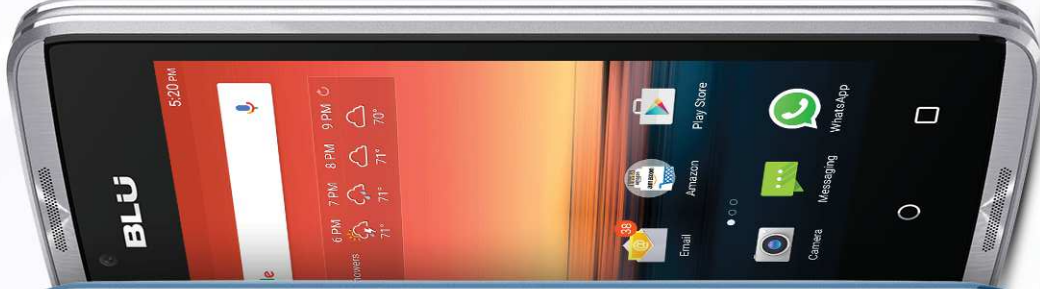

BLU
BOLD LIKE US

ENERGY MINI

DIAMOND EDITION

ENERGY MINI
DIAMOND EDITION

BLU
BOLD LIKE US

Android OS, v6.0 Marshmallow

KEY SELLING POINTS

Introducing the all new **ENERGY DIAMOND MINI**, a revolutionary smartphone that is a combination of technology and art. A **massive 3,000mAh battery** provides all day power and a drop dead gorgeous polygon **3D surface pattern design** that is aesthetically light years ahead.

A visually stunning **4.0" display** which replicates everything in your smartphone in a pristine and at the same time provide a gorgeous glass that is smooth to the touch. **BLU Infinite View Technology (IPS)** allows perfect view from any angle.

Performance is a key ingredient when building a smartphone, so there is a **MediaTek 6580** with **1.3GHz Quad Core** paired with 4GB of internal memory for all your music, video and pictures.

Capture crystal clear images with **5MP Auto Focus main camera** with built in 2.4 aperture to ensure premium quality result. Share all the selfie image with a 2MP front camera. Powered by **Android v6.0 Marshmallow**, your experience will be like no other smartphone you have ever owned.

ALWAYS POWERED

The most frustrating part of owning a smartphone is always low battery and having to search for power outlet to charge your device.

With the **ENERGY DIAMOND MINI** you will not have that problem as it is built with a **3,000mAh Super Battery** that last up to **3 days with standard usage** and **over 30 days on standby** with just one quick charge.