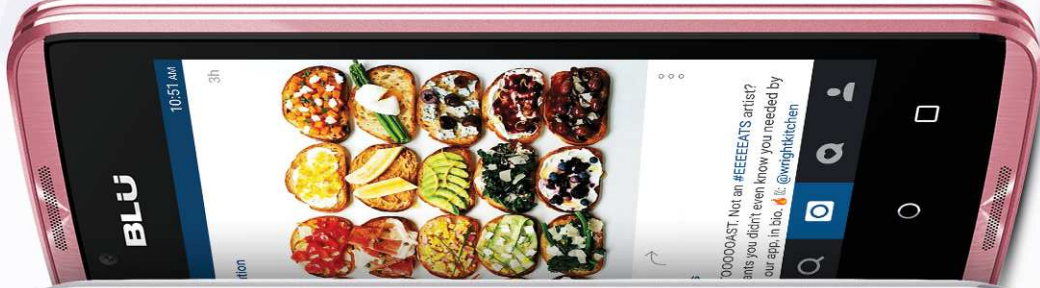

BLU
BOLD LIKE US

ENERGY MINI

DIAMOND EDITION

ENERGY MINI
DIAMOND EDITION

BLU
BOLD LIKE US

Android OS, v6.0 Marshmallow

KEY SELLING POINTS

Introducing the all new **ENERGY DIAMOND MINI**, a revolutionary smartphone that is a combination of technology and art. A **massive 3,000mAh battery** provides all day power and a drop dead gorgeous polygon **3D surface pattern design** that is aesthetically light years ahead.

A visually stunning **4.0" display** which replicates everything in your smartphone in a pristine and at the same time provide a gorgeous glass that is smooth to the touch. **BLU Infinite View Technology (IPS)** allows perfect view from any angle.

Performance is a key ingredient when building a smartphone, so there is a **MediaTek 6580** with **1.3GHz Quad Core** paired with 4GB of internal memory for all your music, video and pictures.

Capture crystal clear images with **5MP Auto Focus main camera** with built in 2.4 aperture to ensure premium quality result. Share all the selfie image with a 2MP front camera. Powered by **Android v6.0 Marshmallow**, your experience will be like no other smartphone you have ever owned.

ALWAYS POWERED

The most frustrating part of owning a smartphone is always low battery and having to search for power outlet to charge your device.

With the **ENERGY DIAMOND MINI** you will not have that problem as it is built with a **3,000mAh Super Battery** that last up to **3 days with standard usage** and **over 30 days on standby** with just one quick charge.