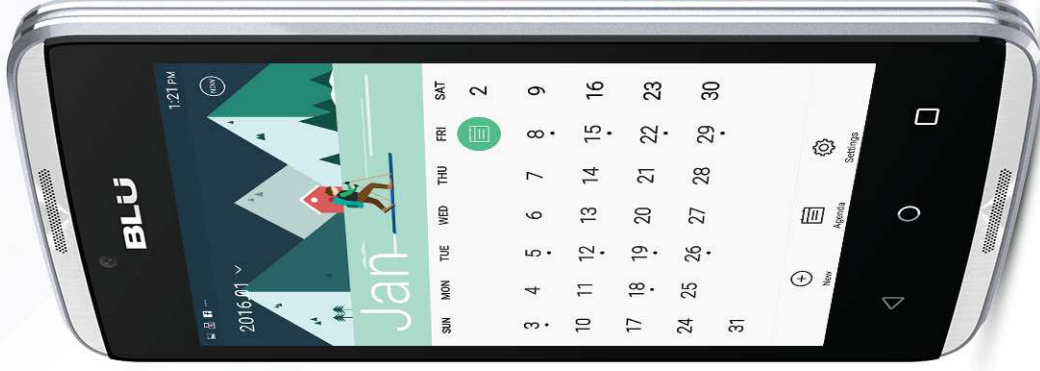

BLU
BOLD LIKE US

ENERGY MINI

DIAMOND EDITION

ENERGY MINI
DIAMOND EDITION

BLU
BOLD LIKE US

Android OS, v6.0 Marshmallow

KEY SELLING POINTS

Introducing the all new **ENERGY DIAMOND MINI**, a revolutionary smartphone that is a combination of technology and art. A **massive 3,000mAh battery** provides all day power and a drop dead gorgeous polygon **3D surface pattern design** that is aesthetically light years ahead.

A visually stunning **4.0" display** which replicates everything in your smartphone in a pristine and at the same time provide a gorgeous glass that is smooth to the touch. **BLU Infinite View Technology (IPS)** allows perfect view from any angle.

Performance is a key ingredient when building a smartphone, so there is a **MediaTek 6580** with **1.3GHz Quad Core** paired with 4GB of internal memory for all your music, video and pictures.

Capture crystal clear images with **5MP Auto Focus main camera** with built in 2.4 aperture to ensure premium quality result. Share all the selfie image with a 2MP front camera. Powered by **Android v6.0 Marshmallow**, your experience will be like no other smartphone you have ever owned.

4.0" Capacitive Touch Panel
WVGA 480x800 – 233ppi
BLU Infinite View (IPS Technology)

CAMERA

5MP Auto Focus Main 2,592 x 1,944 pixels
2MP Front
LED Flash
HD 1080p Video @30fps

BATTERY

3,000mAh

CONNECTIVITY

Bluetooth 4.0
WiFi, Hotspot
Micro USB v2.0