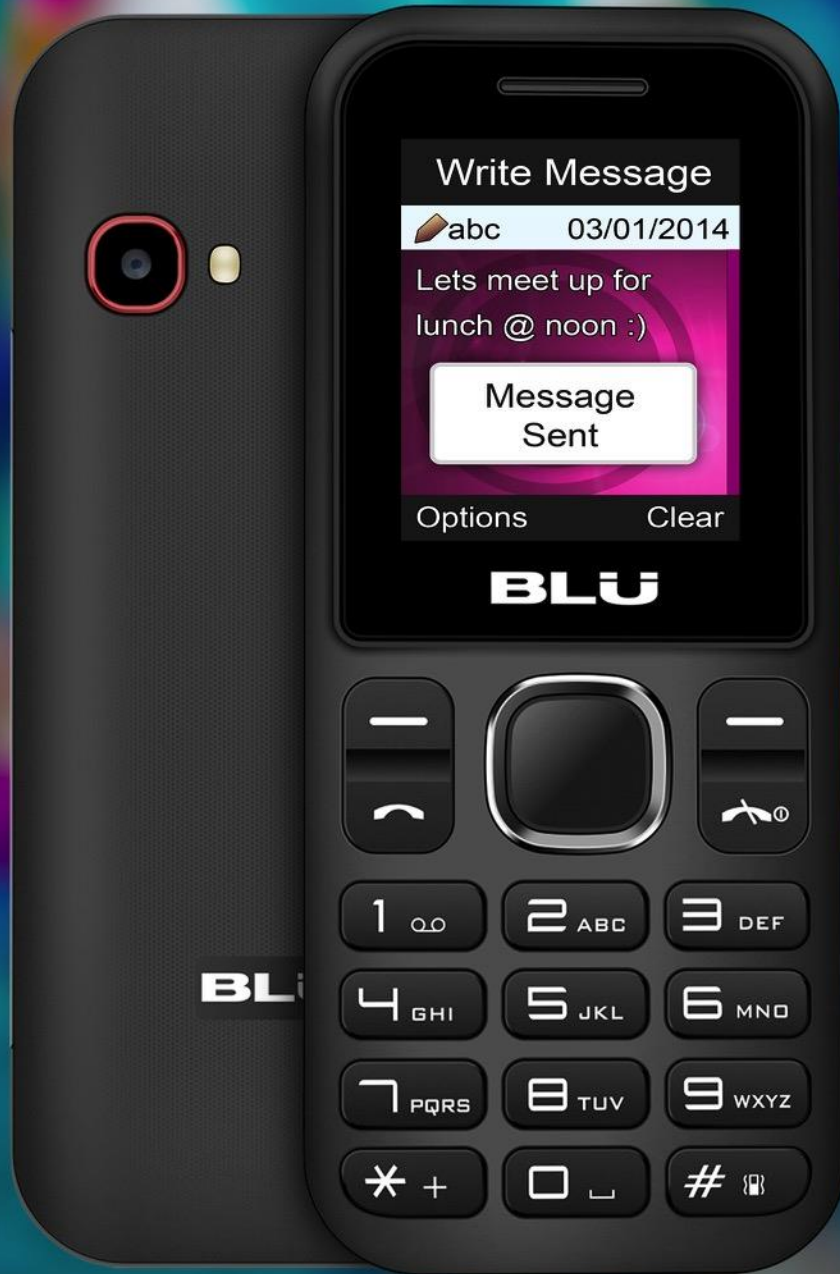

BLU
BOLD LIKE US

Z3

Simply Easy

BLÜ
BOLD LIKE US

Z3
Simply Easy

BLÜ
BOLD LIKE US

Z3
Simply Easy

KEY SELLING POINTS

Generous **1.8" display** with **TFT 65k Colors** that will delight your sight. You will enjoy an incredible viewing experience.

The **VGA camera** with **LED flash** enables you to capture and record all your most memorable moments. Paired with **Bluetooth** technology, you will be able to share them with your friends and family.

Stay entertained everywhere you go. **FM Radio** to enjoy your favorite radio programming, **MP3 player** for music and **MP4 player** for video.

HOURS OF ENTERTAINMENT

Capture great pictures and video with its **VGA Camera** including **LED Flash**. Tune in your favorite music stations on its **FM Radio**. Listen to all your favorite music on its **MP3 Player**. Watch your video on its **MP4 Player**. Share all your media via **Bluetooth**. Save your moments on **External Memory** [not included].