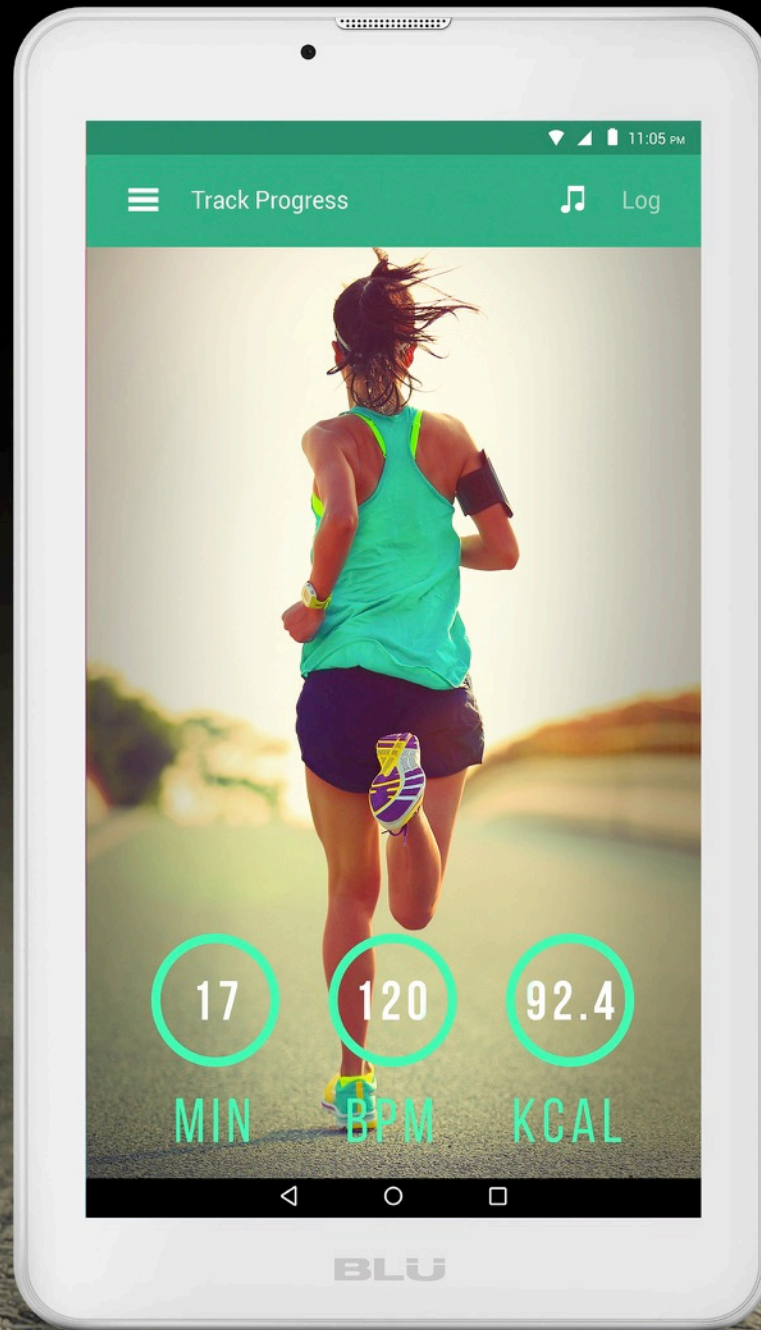

HIGH POWER SPEEDS

3G HSPA+ up to 21Mbps

Intel's Sofia 1.2GHz Quad Core processor will always perform how and when you need it.

The Touchbook M7 is armed with Android 5.1 Lollipop which will give you a fluid and stable smartphone experience.