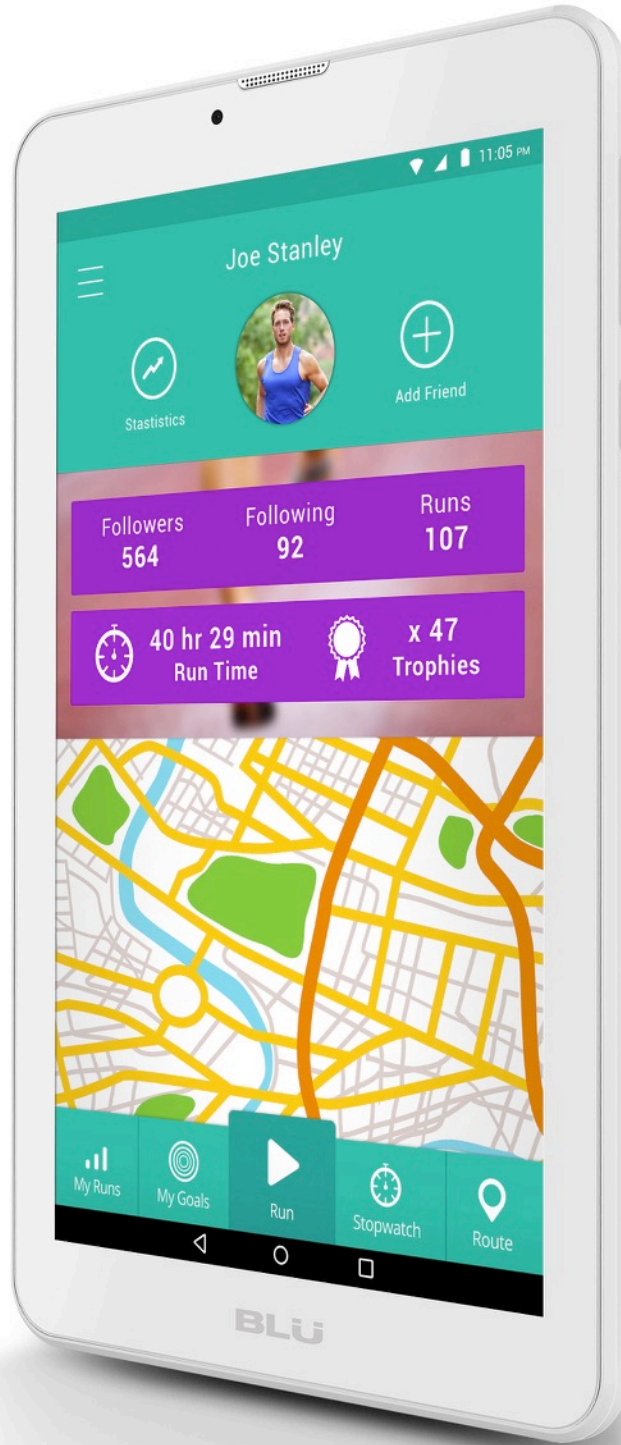

BLU
BOLD LIKE US

TOUCHBOOK M7

The Phab Life.

intel
inside™

BLU
BOLD LIKE US

TOUCHBOOK M7

The Phab Life.

intel
inside™

BLU
BOLD LIKE US

TOUCHBOOK M7

Designed by BLU in Miami. Assembled in China.
MODEL TOUCHBOOK M7 FCC ID: A11789
FC CE 0700

Designed by BLU in Miami. Assembled in China.
MODEL TOUCHBOOK M7 FCC ID: A11789
FC CE 0700

KEY SELLING POINTS

The **Touchbook M7** can look professional, sexy, or fun. Sporting a bright **7.0" BLU Infinite View (IPS) display**, you will always have a crisp view of your screen from every angle.

Get your tasks done effortlessly and seamlessly thanks to the **intel Sofia 1.2GHz Quad Core** and **1GB of RAM**. Paired with **8GB internal memory** which can be expanded by Micro SD Card, the device will run quick and smooth.