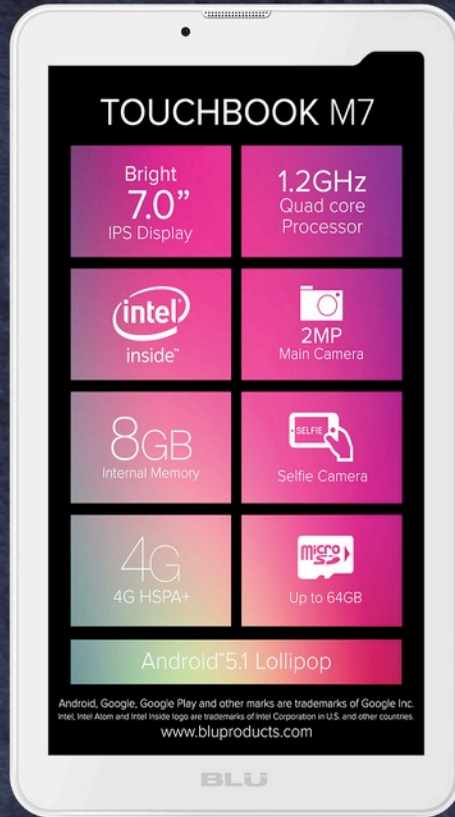

KEY SELLING POINTS

The **Touchbook M7** can look professional, sexy, or fun. Sporting a bright **7.0" BLU Infinite View (IPS) display**, you will always have a crisp view of your screen from every angle.

DEVICE COMPARISON

Touchbook M7

Brand	BLU
Family	Touchbook
Dimensions Weight	188x 107.8x 9.9mm 122g
Operating System	✓ Android v5.1 Lollipop
Data	HSPA + 21 Mbps
Processor	✓ Intel Sofia Quad Core 1.2GHz
Internal Memory RAM	8GB 1GB RAM
External Memory	up to 64GB
Display Size	7.0"
Display Resolution	1024 x 600
Main Camera	2MP
Secondary Camera	VGA
Battery	1200 mAh

BATTERY

1,200mAh

CONNECTIVITY

Bluetooth 4.0
WiFi, Hotspot
Micro USB v2.0

PACKAGE CONTENT

SCREEN PROTECTOR

PHONE

BOX