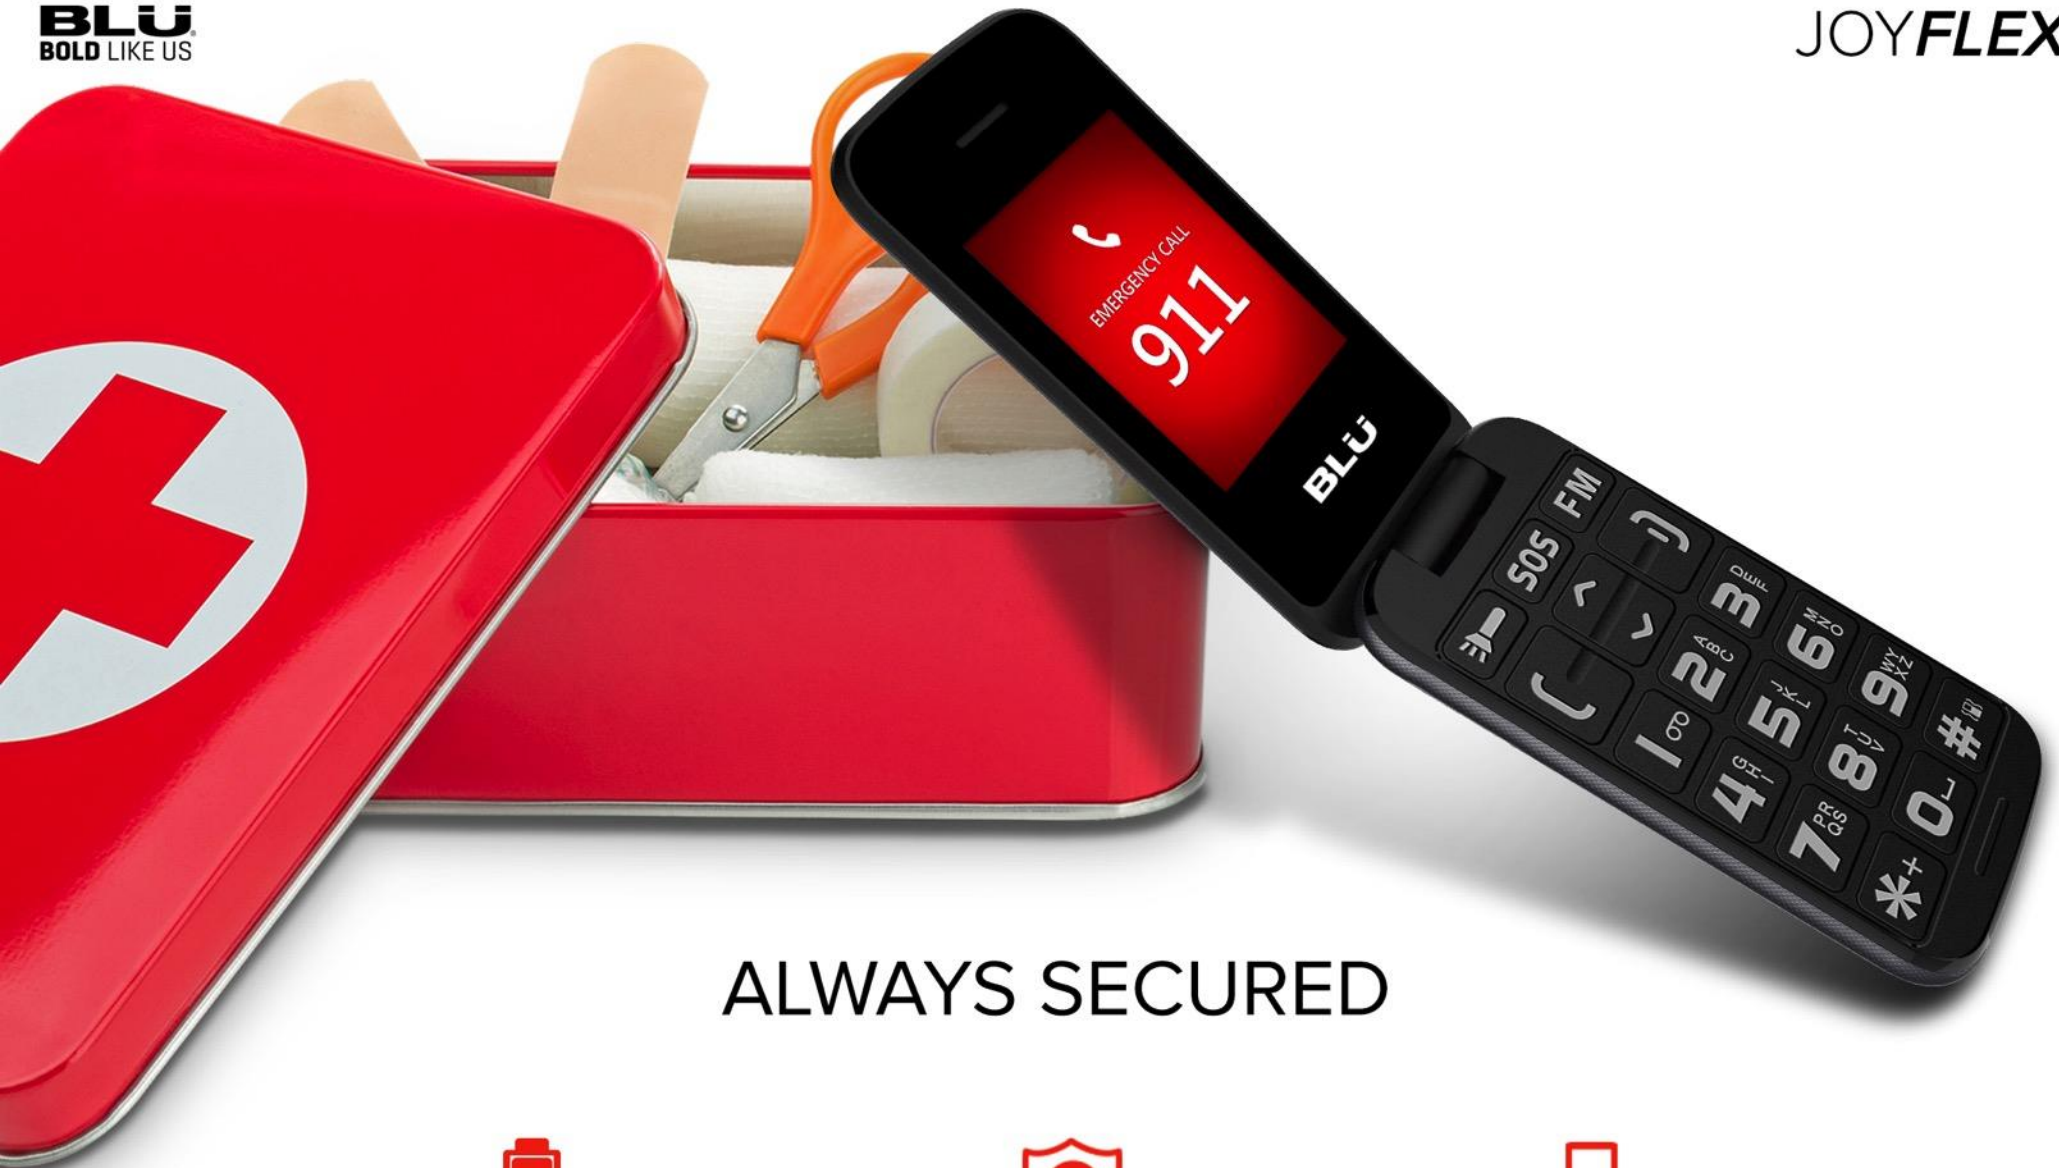

DESIGN INSPIRED

The Joy Flex is an easy to use phone that utilizes attractive elements with streamline form. The leather pattern on battery cover offer a perfect hand feel experience and impressive look.

Available in Black, Red, White.

FLASHLIGHT

Never be caught in the dark thanks to the built in flashlight, which can be easily accessed at the click of a button.

LIFE MATTERS

The JOY Flex is more than a phone, it is a life giver when emergencies arise. With a built in SOS button user, can easily gain access to police, medical or fire fighters at the press of a button. Nothing is more important than peace of mind.

ALWAYS SECURED

POWER AVAILABLE

The Joy Flex offers a great 1400mAh battery that will be there for you in time of need and to use the built in LED Flashlight.

DEPENDABLE

You never have to rely on a wall outlet when it comes to the Joy Flex. No matter where you are, your phone will always be able to make that call.

EMERGENCY

The Joy Flex is more than a phone, it is a life giver when emergencies arise. Quick access to 911 at the simple click of a button.

HOURS OF ENTERTAINMENT

Capture great pictures and video with the VGA Camera. Tune in your favorite music stations on its FM Radio. Share all your media via Bluetooth. Save your moments on External Memory (not included).