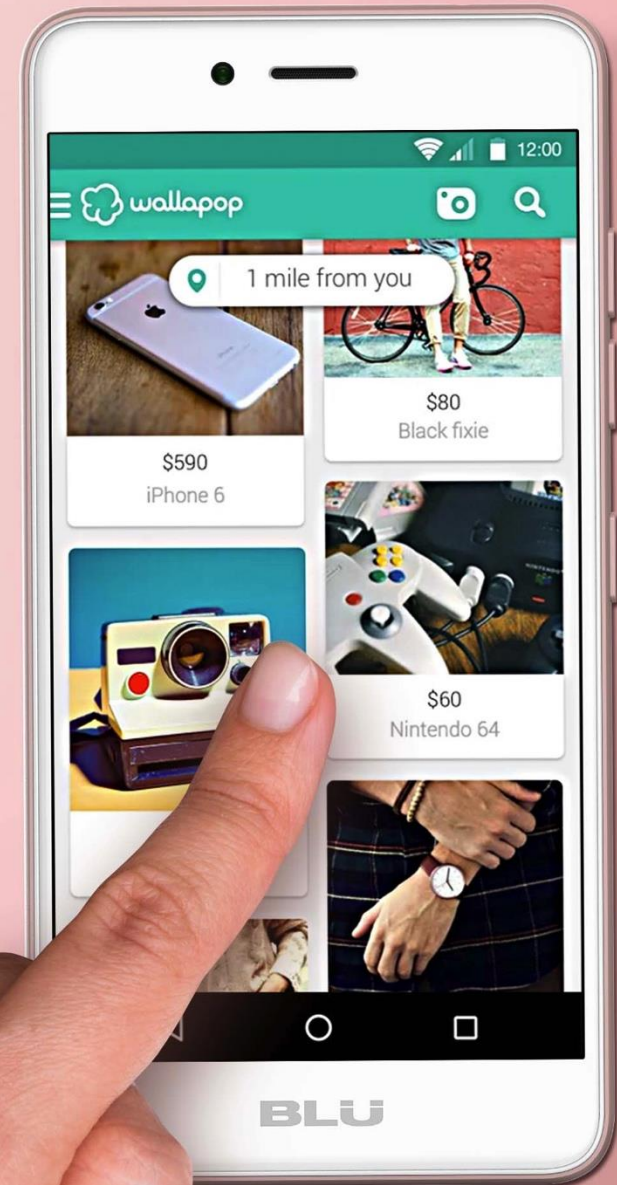

KEY SELLING POINTS

Introducing the **STUDIO G HD**, the latest addition to the Studio Series that offers great value, an excellent user experience and a massive 5" display. A visually stunning **5.0" HD curved touch panel display** which replicates everything in your smartphone in a pristine manner and at the same time provide a gorgeous glass that is smooth to the touch. **BLU Infinite View Technology (IPS)** allows perfect view from any angle.

Powering the **STUDIO G HD** is a **1.3GHz Quad Core** paired with **8GB of internal memory** for all your music, video and pictures, while **1GB RAM** ensures flawless usage. Capture crystal clear images with a **5MP Auto Focus Main Camera**. The **2MP Front Selfie Camera** will snap all the fun time with friends and family, with a built in 2.2 aperture to ensure high quality images. **Android 5.1 Lollipop**, will ensure your experience is unlike any other smartphone you have ever owned.