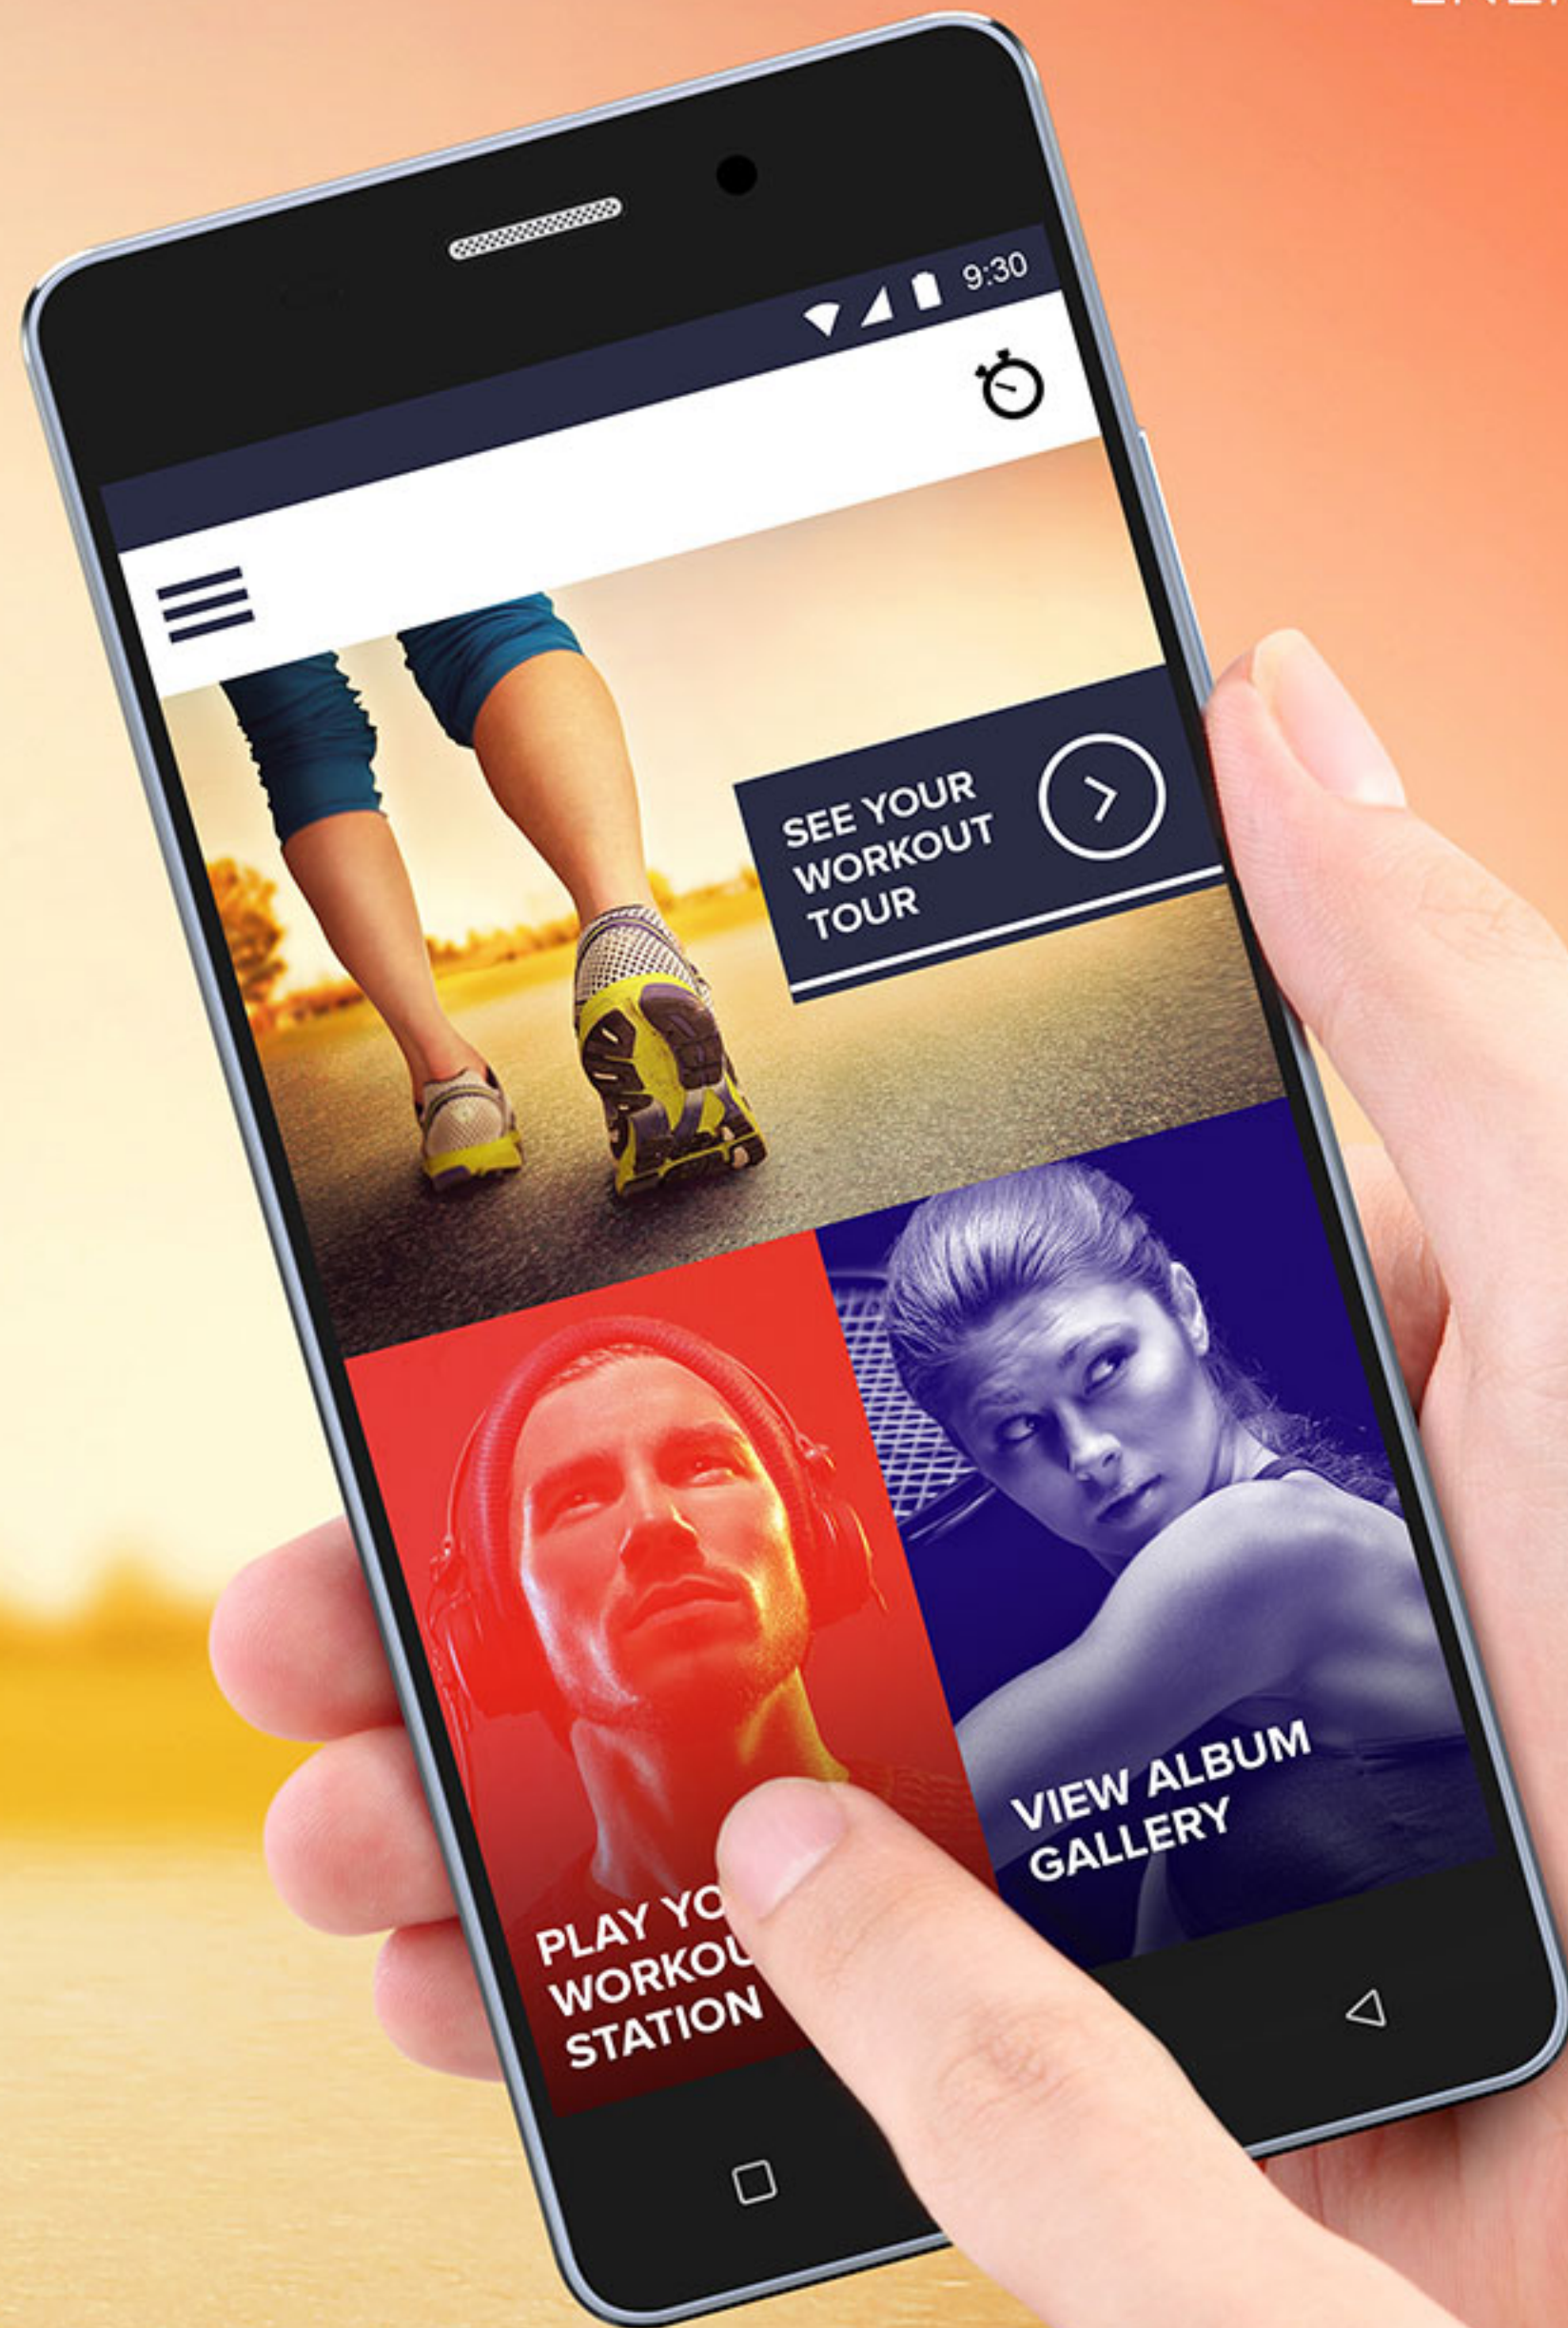

FLAWLESS MULTITASKING

The **Mediatek MT6735** chipset offers **1.3GHz Quad-core** processing power and paired with **1GB of RAM** ensures smooth fluidity experience.

With a massive **16GB** internal memory, all your music, photos, and movies are only a touch away. Need more? The ENERGY X LTE has a built in **MicroSD** slot that can expand your memory up to **64GB**.

MEDIA TEK