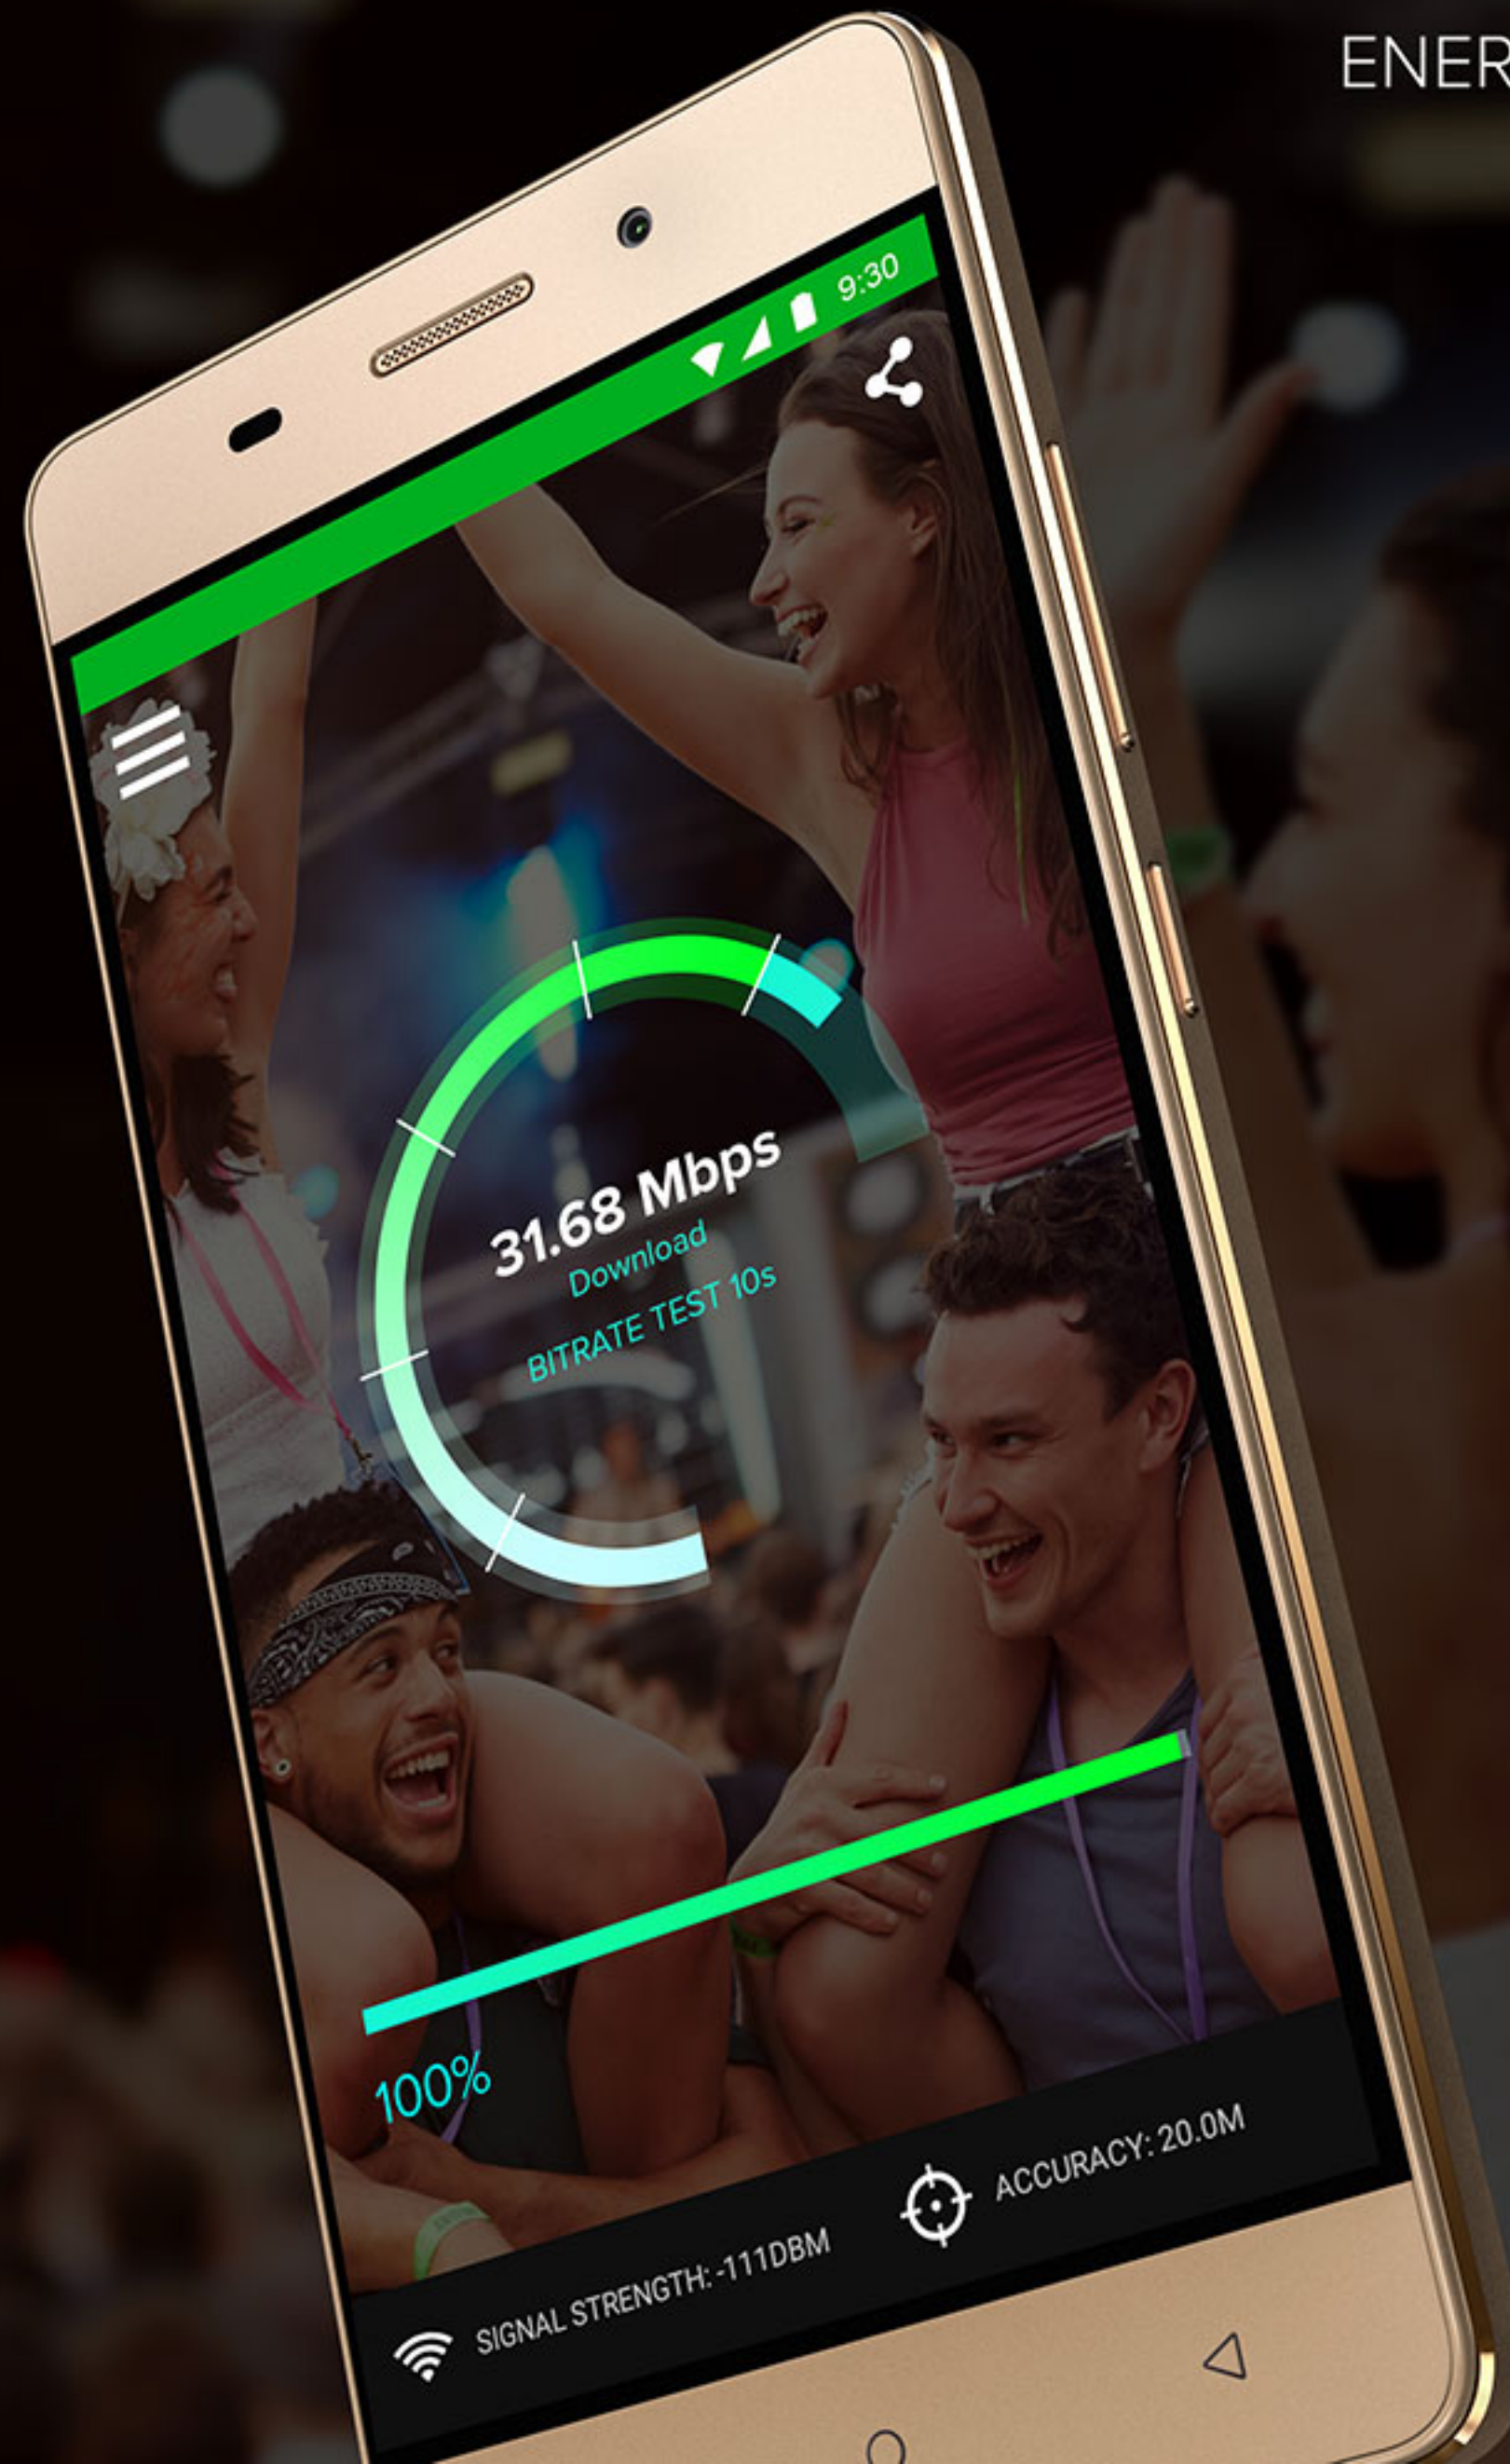

Get up to 1 hour of talk time with a **lightning quick 10 minute charge**. Now that is amazing fast and convenient.

72

HOURS OF
STANDARD
USAGE

30+

DAYS
STAND BY

PERFECT VIEW

Bring the magic of the movies right into your smartphone with the ENERGY X LTE and its generous 5" HD display with 720 x 1280 crystal clear resolution. Huddle up with a group of your friends around the display and enjoy zero loss in quality thanks to **BLU Infinite View Technology (IPS)**.

FLAWLESS MULTITASKING

The **Mediatek MT6735** chipset offers **1.3GHz Quad-core** processing power and paired with **1GB of RAM** ensures smooth fluidity experience.

With a massive **16GB** internal memory, all your music, photos, and movies are only a touch away. Need more? The ENERGY X LTE has a built in **MicroSD** slot that can expand your memory up to **64GB**.

MEDIA TEK

NEED FOR **SPEED**

Stay connected with speeds of up to 10x faster than 3G. No matter where you are in the country you won't find a nook or cranny that you will not be able to access internet.

The Energy X LTE comes with 4G LTE 2(1900MHz) , 4(1700MHz), 7(2600MHz) with 3G bands 850/1700/1900.