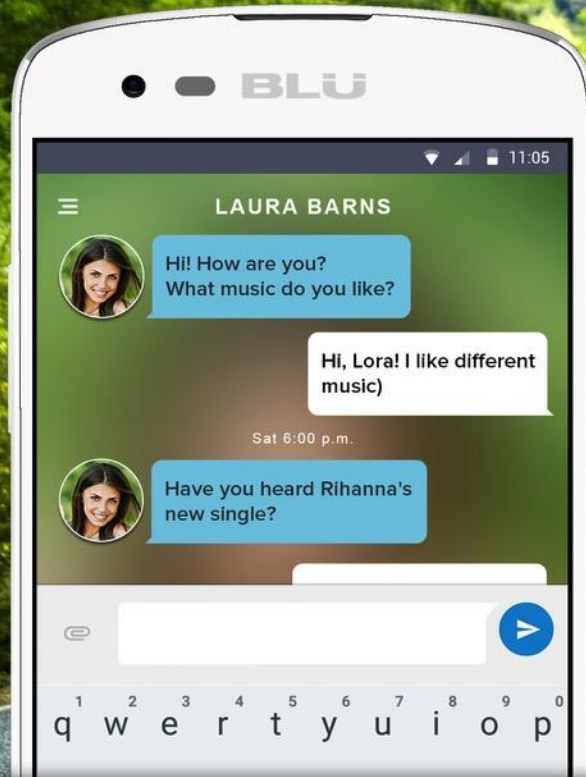

- Redesigned user interface that is friendly and intuitive.
- Lock screen notifications that offer quick actions as well as quick access.
- Project Volta, which will improve battery life better than any previous version.
- Switching between applications or multitasking is now easier with a complete look at all your open applications.
- Multiple users and guest mode is now available, so you can share your device with the confidence of your personal information, staying personal.

BLU
BOLD LIKE US

STUDIO X MINI

UNLOCKED
CHOOSE YOUR CARRIER

Stay connected with friends and family while traveling across the country. Get the job done no matter where you are.

Studio X Mini comes with **3G 850/1700/1900/2100, 4G LTE 2/4/7/12/17** so you can have coverage across the entire United States with all different carriers; AT&T, T-Mobile, MetroPCS, and the entire MVNO network.