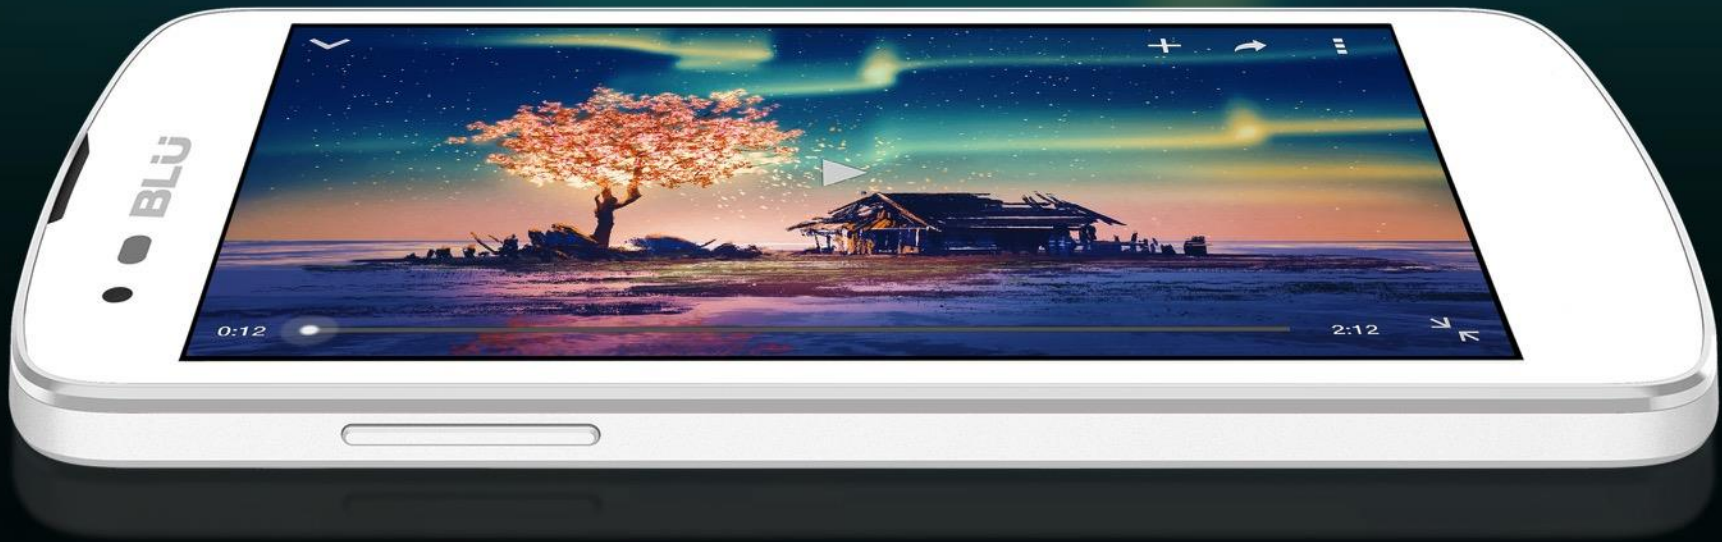

A beautiful 4.5” display that features the bright and vivid colors for playing games and watching movies. It will have the clarity you can depend on.

With a fantastic **5MP main camera** with auto focus, and a secondary **VGA camera**, you can be assured that you will be prepared for all of life’s moments. For those looking for a compact, fully loaded device, the search is over!

BLÜ
BOLD LIKE US

STUDIO X MINI

THE PERFECT DESIGN

Simplicity and pure define the design methodology of the Studio X Mini, with attention to the ergonomic form to fit comfortably in users hand. With a **polished front frame** that rounds the perimeter of the touch panel, the battery covered in a **stylish perforated pattern**, the Studio X Mini offers great design at minimal complexity. Available in black and white, the selection is as easy as the phone itself.

PICTURE TIME

With a great **5MP main camera**, with Auto focus, you never have to be worried about being caught unaware.

You will always be ready to capture whatever life throws your way, because the Studio X Mini will be in the palm of your hand ready to take it on with you.

GREAT THINGS COME IN SMALL PACKAGES

With a compact **4.5" display**, all your video media will stream like a dream, and offer you a wonderfully full and crisp viewing experience. While you're on the go, you never have to worry about missing your favorite movie, show, or even home video, ever again.