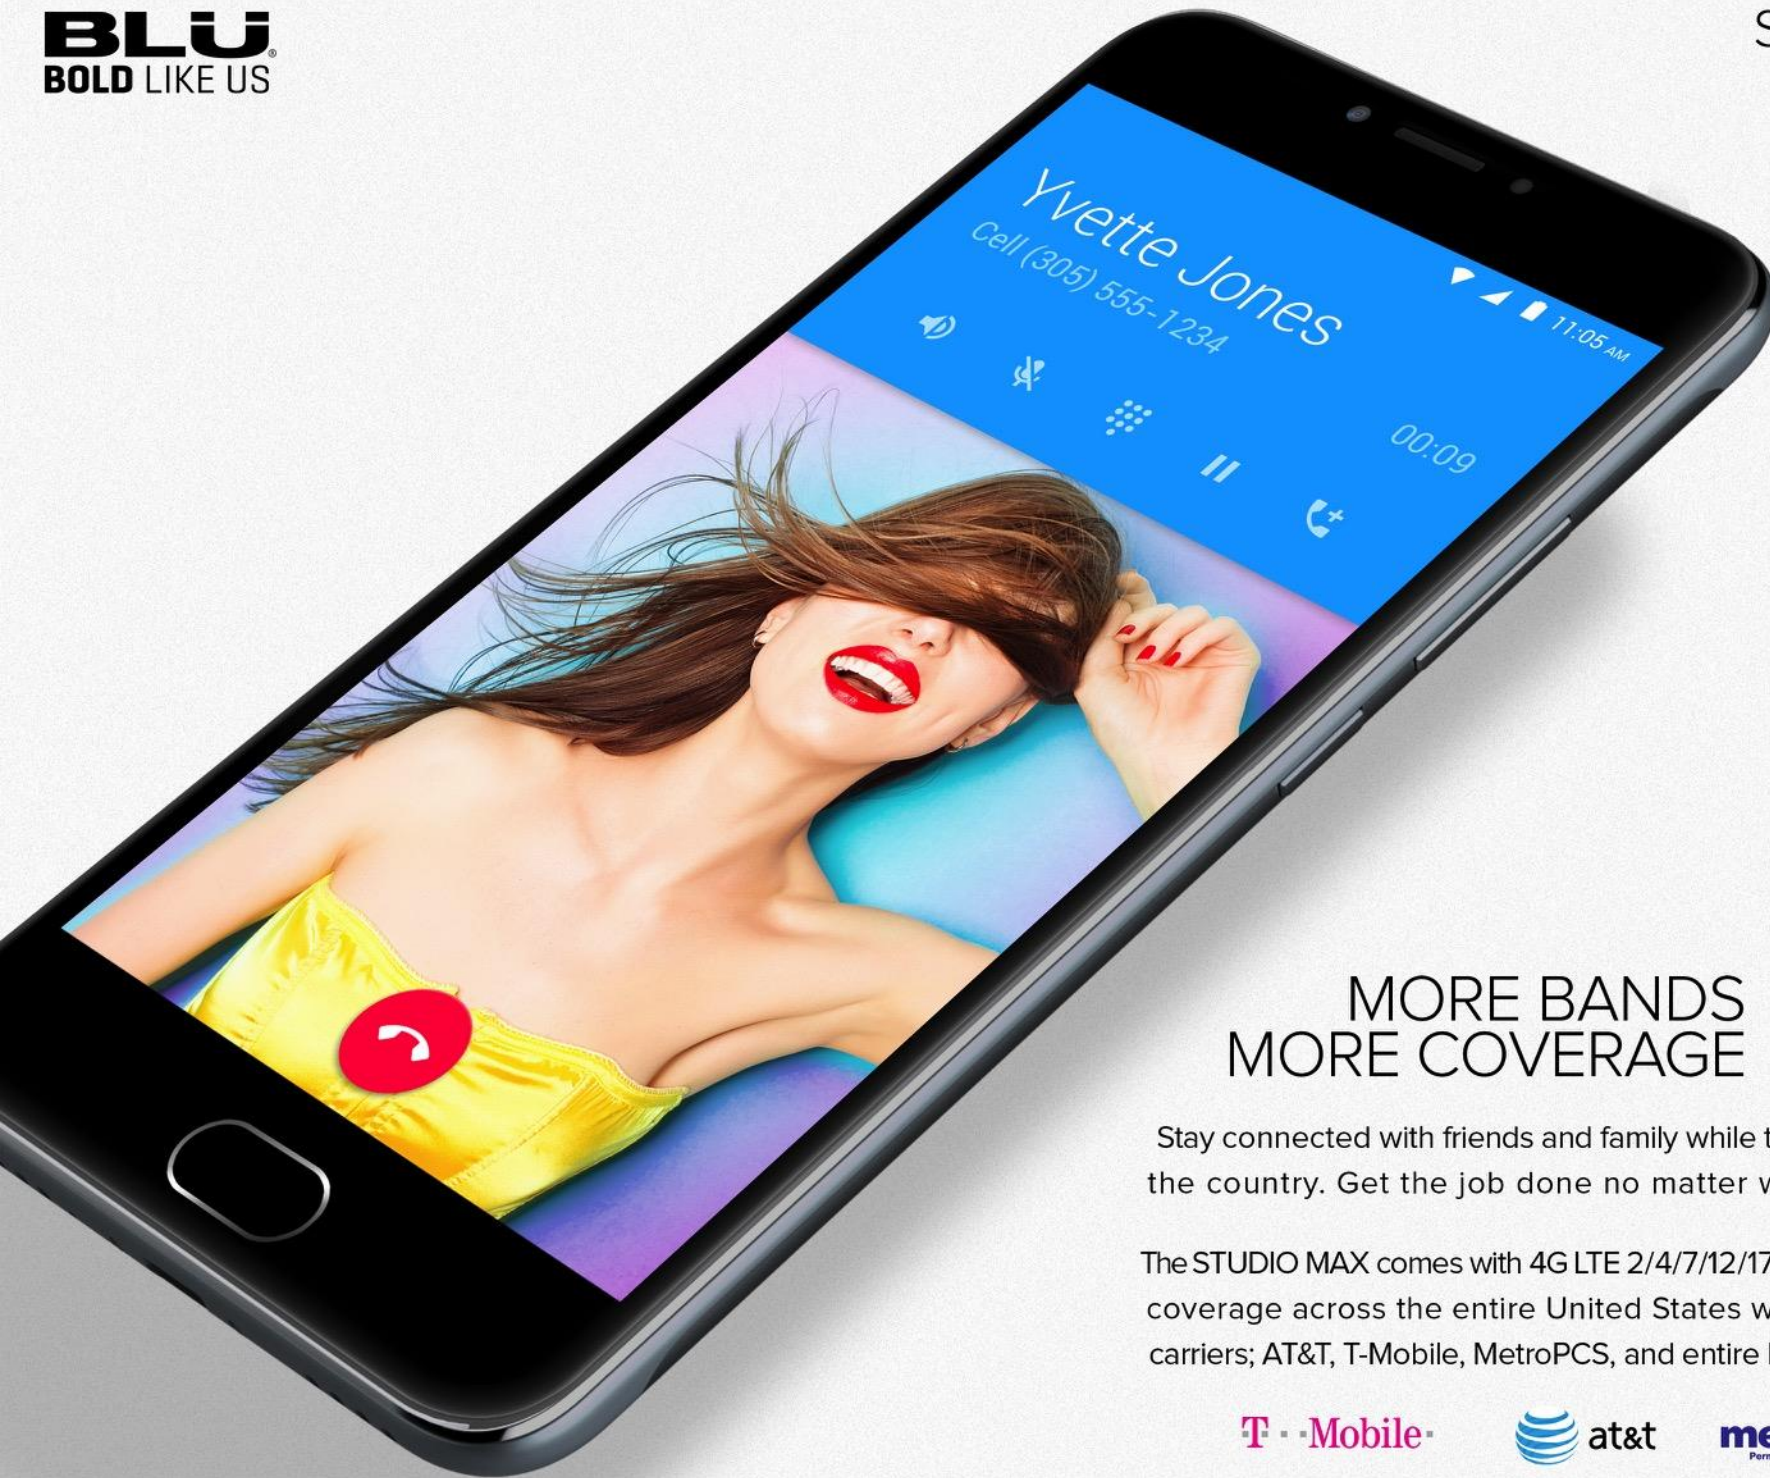

BLU
BOLD LIKE US

STUDIO MAX

MORE BANDS
MORE COVERAGE | **4G
LTE**

Stay connected with friends and family while traveling across the country. Get the job done no matter where you are.

The STUDIO MAX comes with 4G LTE 2/4/7/12/17 so you can have coverage across the entire United States with all different carriers; AT&T, T-Mobile, MetroPCS, and entire MVNO network.

T-Mobile

at&t

metroPCS
Permission to speak freely.