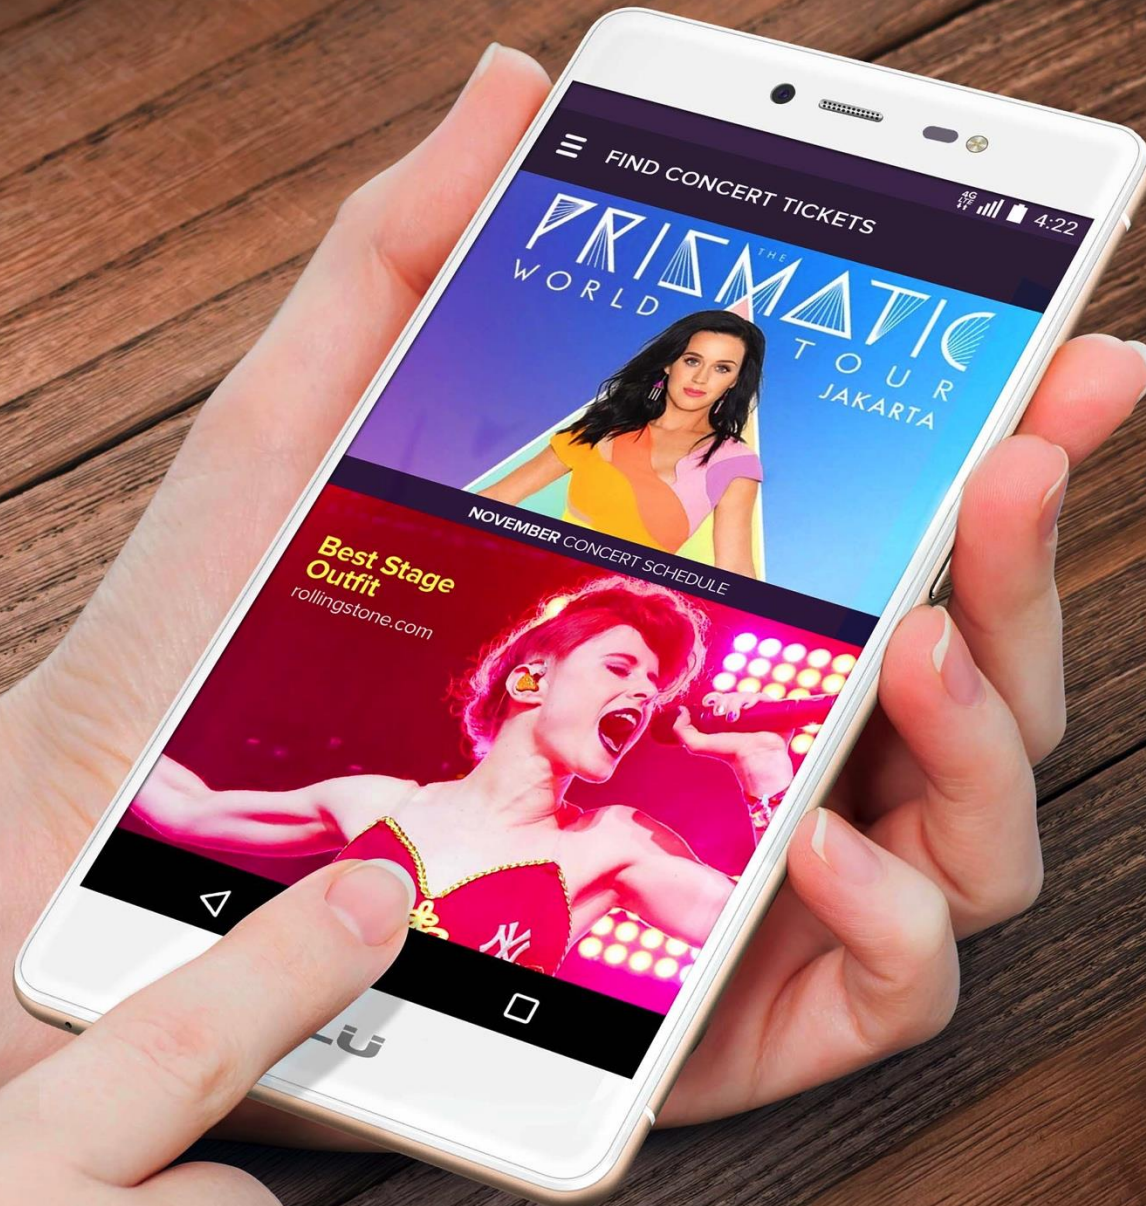

BLÜ
BOLD LIKE US

LIFE ONE X
Better for Life