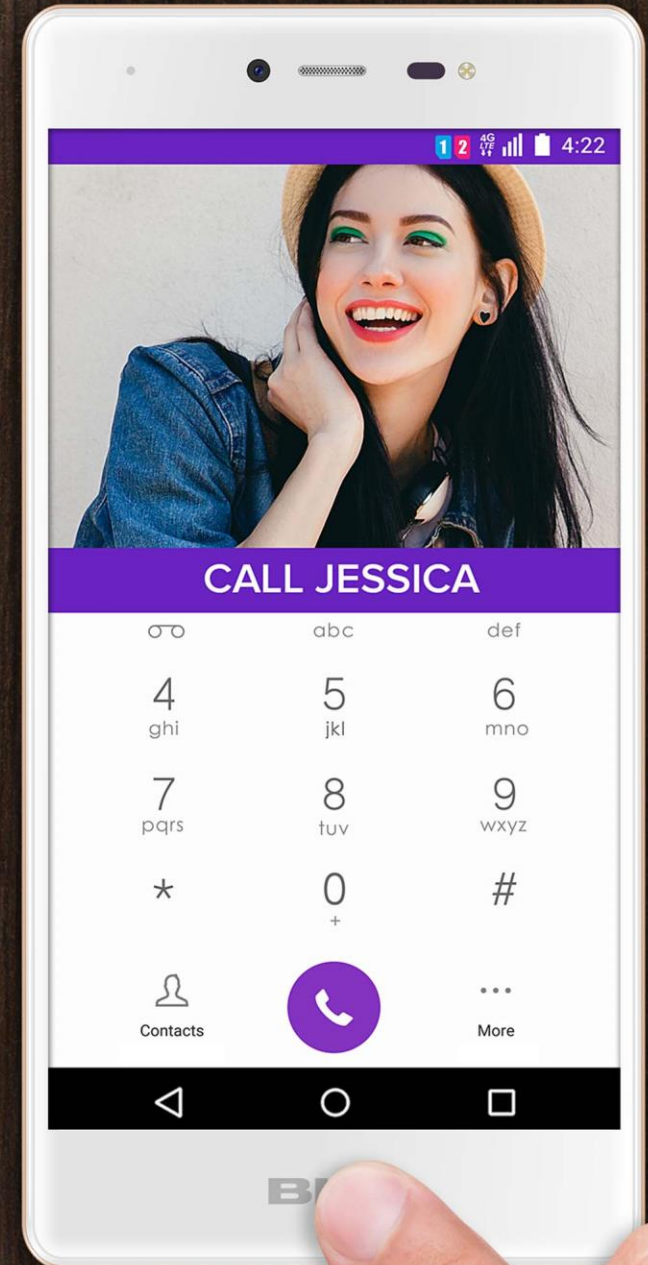

DUAL SIM CARD **1 2**

A DUAL SIM gives you several advantages that you cannot let pass by. By having two SIM slots in your mobile device, you do not have to worry about:

- Exchanging SIM cards from one phone to another
- Carry two phones in your pocket
- Remember to charge two devices

You could take advantage of different voice/data plans for better rates, better coverage, and separate bills. You can set apart personal from business phone calls. For the international traveler, a DUAL SIM phone could avoid roaming charges by having a domestic carrier SIM and an international carrier SIM.