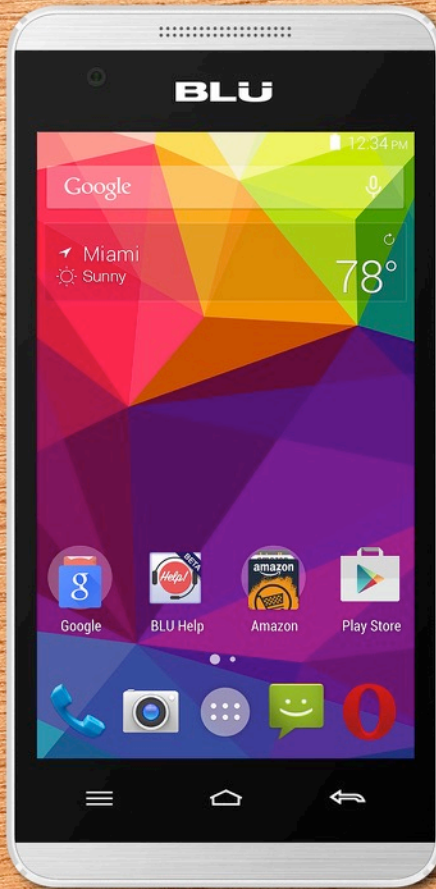

PACKAGE CONTENT

PHONE

BATTERY