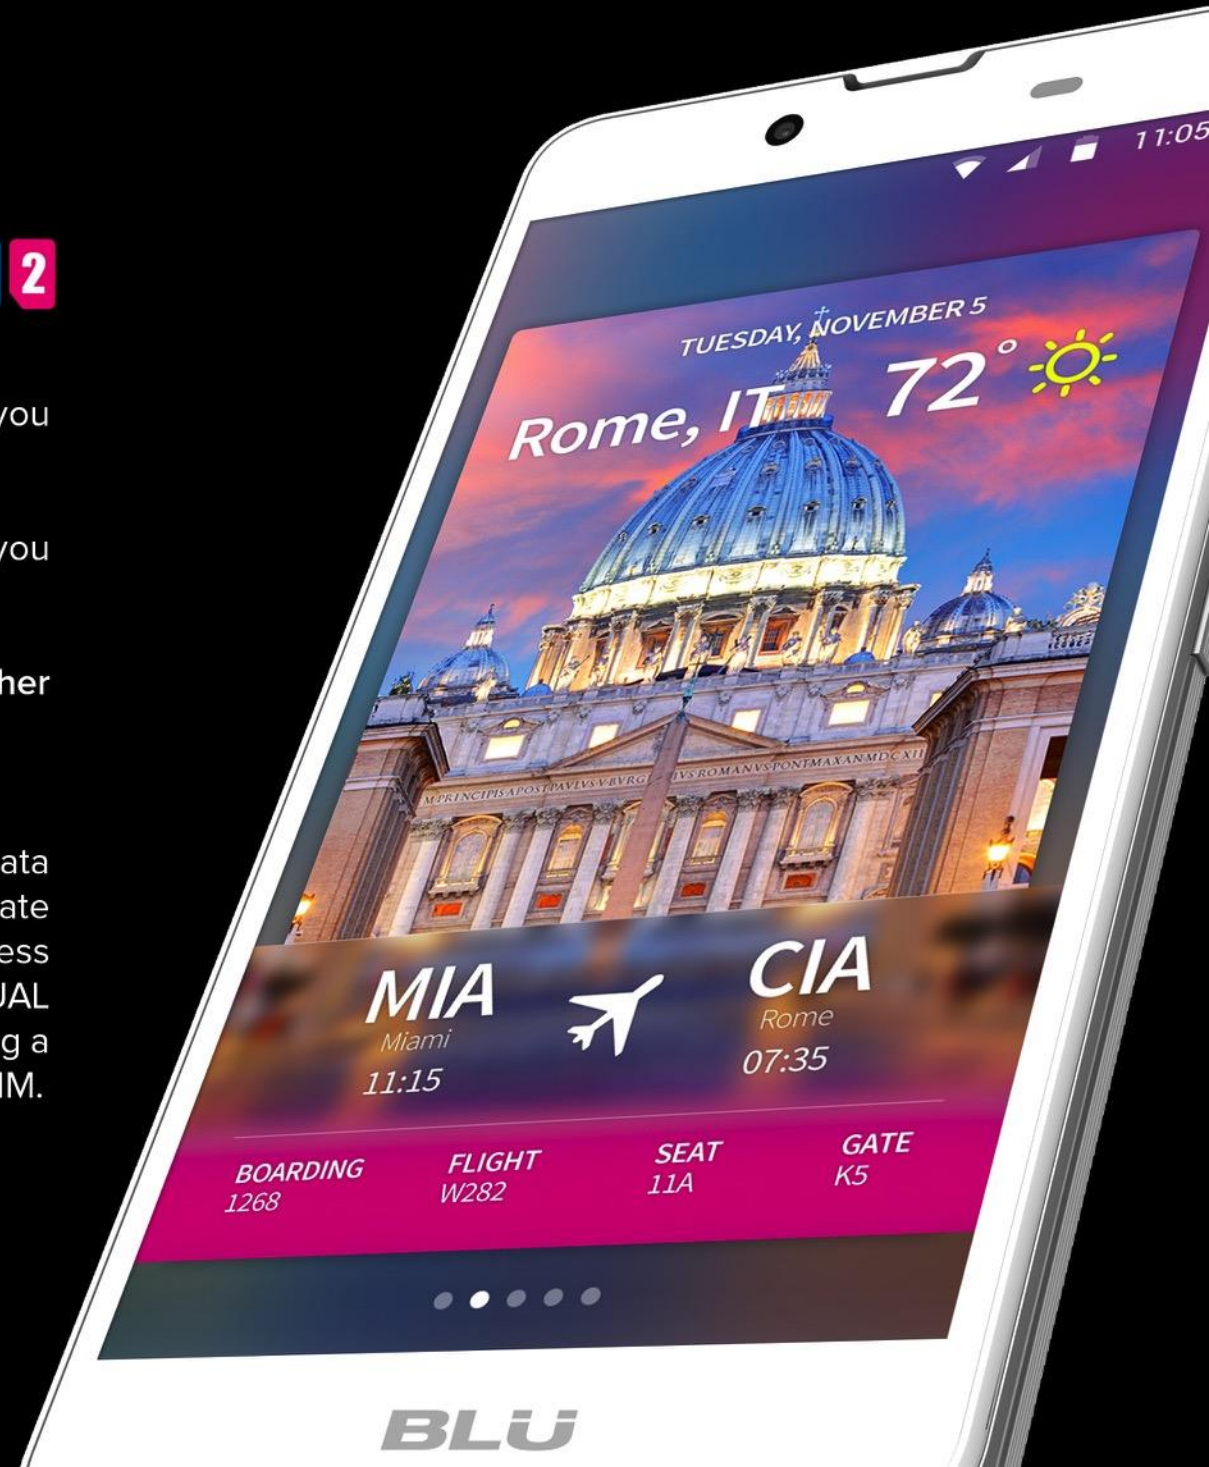

DUAL SIM CARD **1** **2**

A DUAL SIM gives you several advantages that you cannot let pass by.

By having two SIM slots in your mobile device, you do not have to worry about:

- Exchanging SIM cards from one phone to another
- Carry two phones in your pocket
- Remember to charge two devices

You could take advantage of different voice/data plans for better rates, better coverage, and separate bills. You can separate personal from business phone calls. For the international traveler, a DUAL SIM phone could avoid roaming charges by having a domestic carrier SIM and an international carrier SIM.