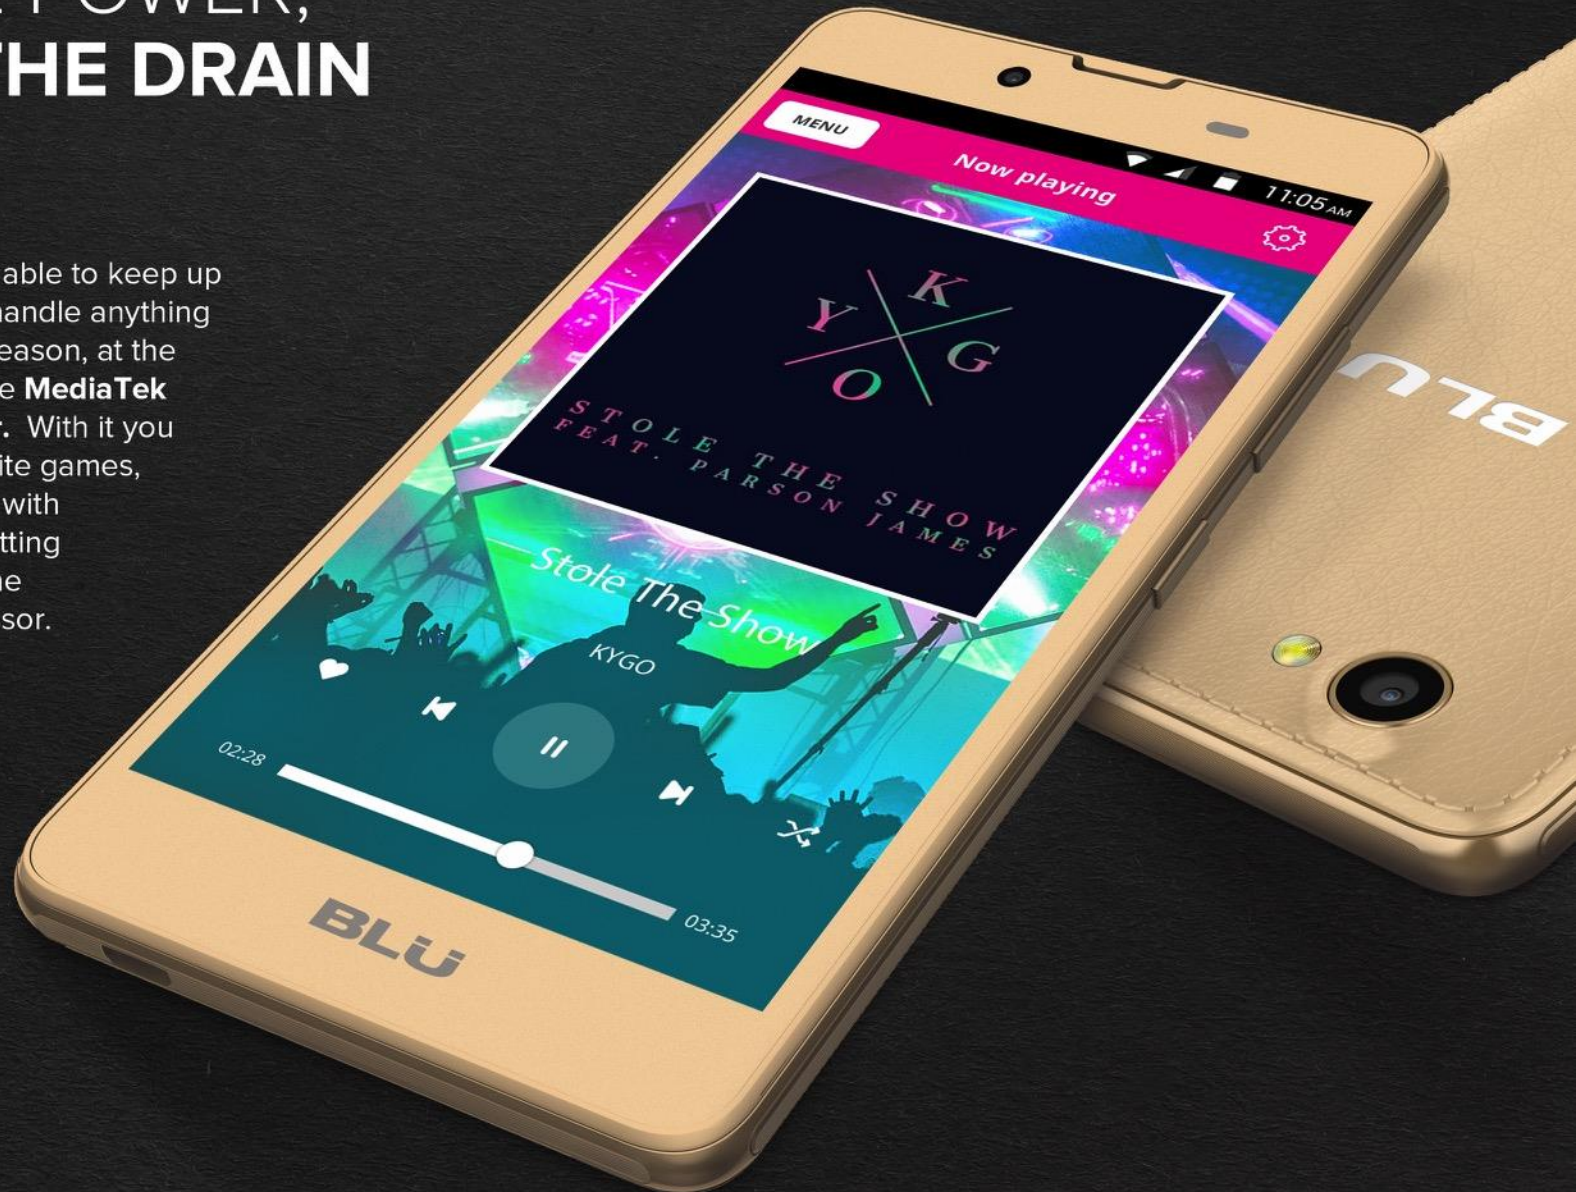

ALL OF THE POWER, NONE OF THE DRAIN

HSPA + 21 Mbps

We all want our phones to be able to keep up with our lives. To be able to handle anything we throw their way. For this reason, at the heart of the Neo X you find the **MediaTek 1.3GHz Quad Core processor**. With it you will be able to load your favorite games, media, or apps and multi task with the best of them. All while getting minimal power drain and all the speed of an incredible processor.

Hang onto all your media and files on the internal 4GB of memory in the Neo X. Or load up a Micro SD card (Up to 64GB) and expand your space, limits, and horizons.