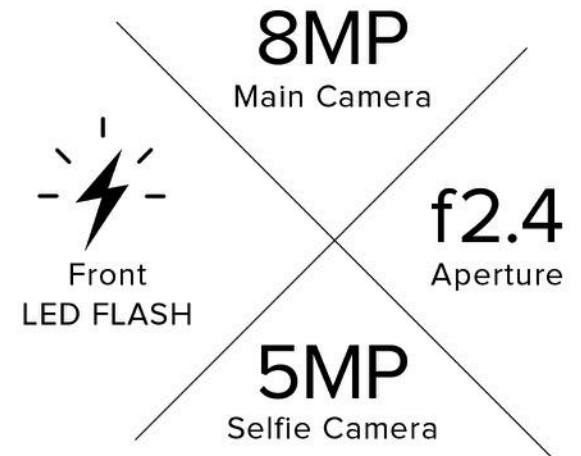

OPTICAL PERFORMANCE

Utilizing a 8MP camera along with 5MP front selfie camera with LED flash, the ENERGY X PLUS 2 offers the fully optimized camera experience. With built in f2.4 aperture, all the images are life like and meant to be cherish forever.