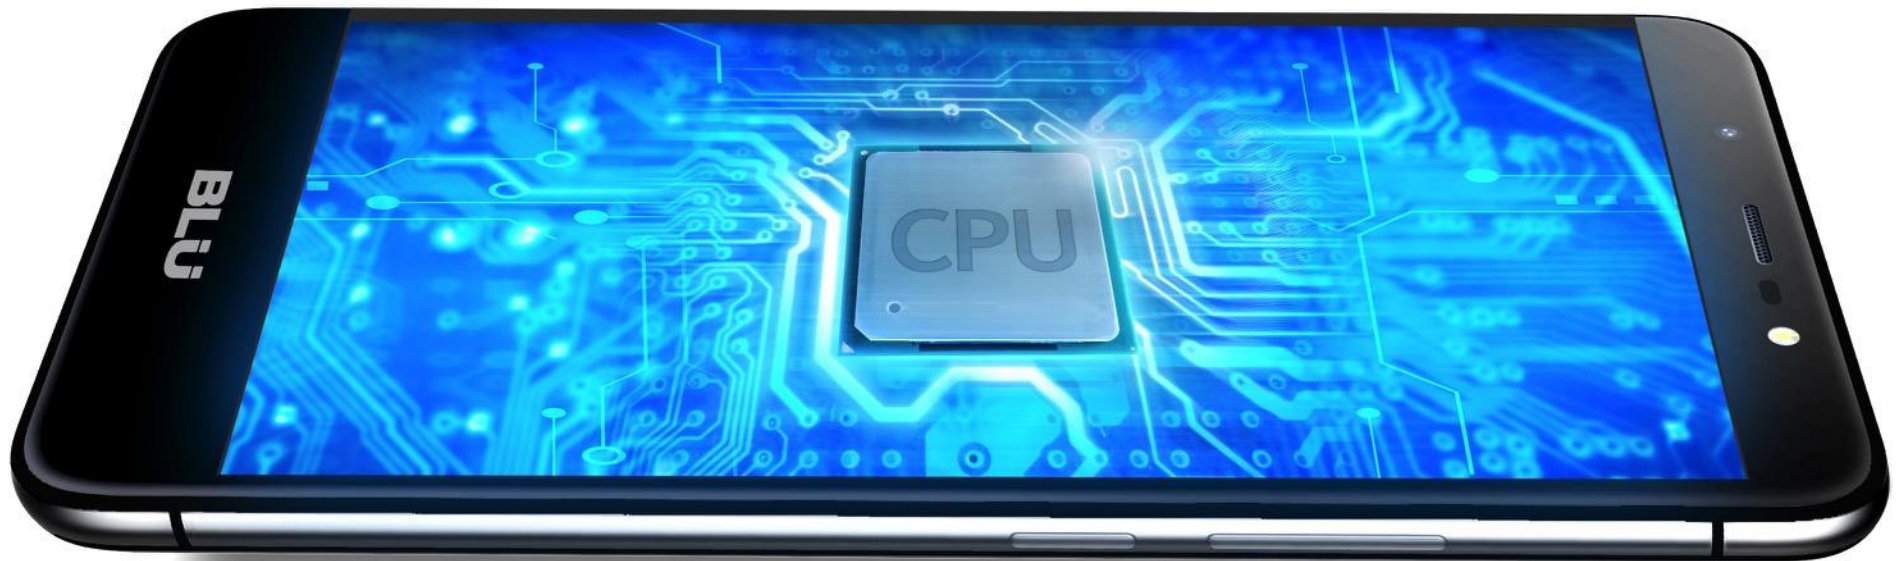

COOL MEMORY

Built with a generous 8GB internal memory, all pictures, music, and video are always within reach. Smooth and efficient multitasking is possible with a 1GB RAM set up.

8GB
Internal Memory

1GB
RAM