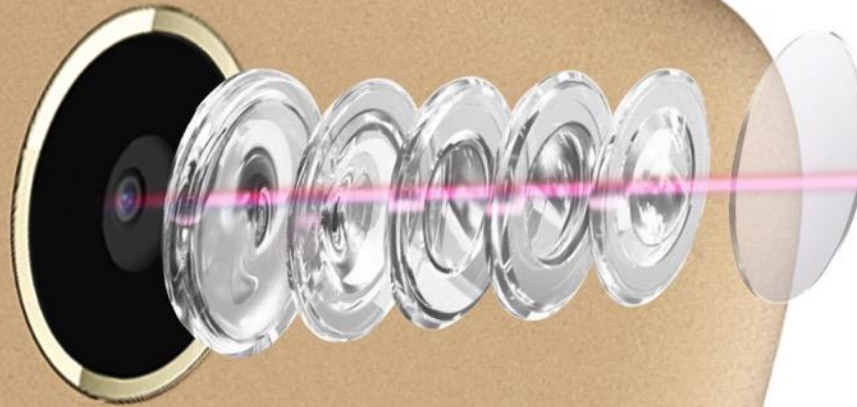

## SHOWCASE

The ENERGY X PLUS 2 rocks a vivid and bright 5.5" HD display with BLU Infinite View (IPS) technology. Matched with a smooth and gorgeous curved glass along with full lamination technology that result in a super thin and super clear cinematic display.

## CURVED GLASS

The ENERGY X PLUS 2 adds a curved touch panel for both ergonomic and aesthetic purposes. Better viewing angles and sunlight legibility are just some of the many improvements the special glass provides. In addition, it provides a gorgeous look and feel.