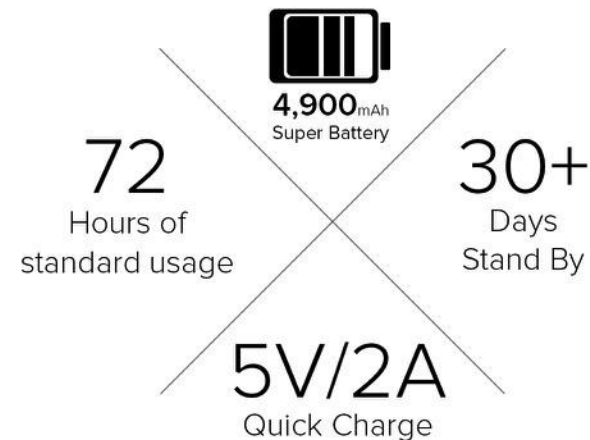

AMPED UP

The most frustrating part of owning a smartphone is always low battery and having to search for a power outlet to charge your device.

With the ENERGY X PLUS 2 you will not have that problem as it is built with a massive 4,900mAh Monster Battery that lasts up to 3 days with standard usage and over 30 days on stand by with just one quick charge.

Get up to 1 hour of talk time with a lightening quick 10 minute charge. With its 5V/2A quick charger, there is no more sitting around waiting for a charge. Now that is amazing fast and convenient.