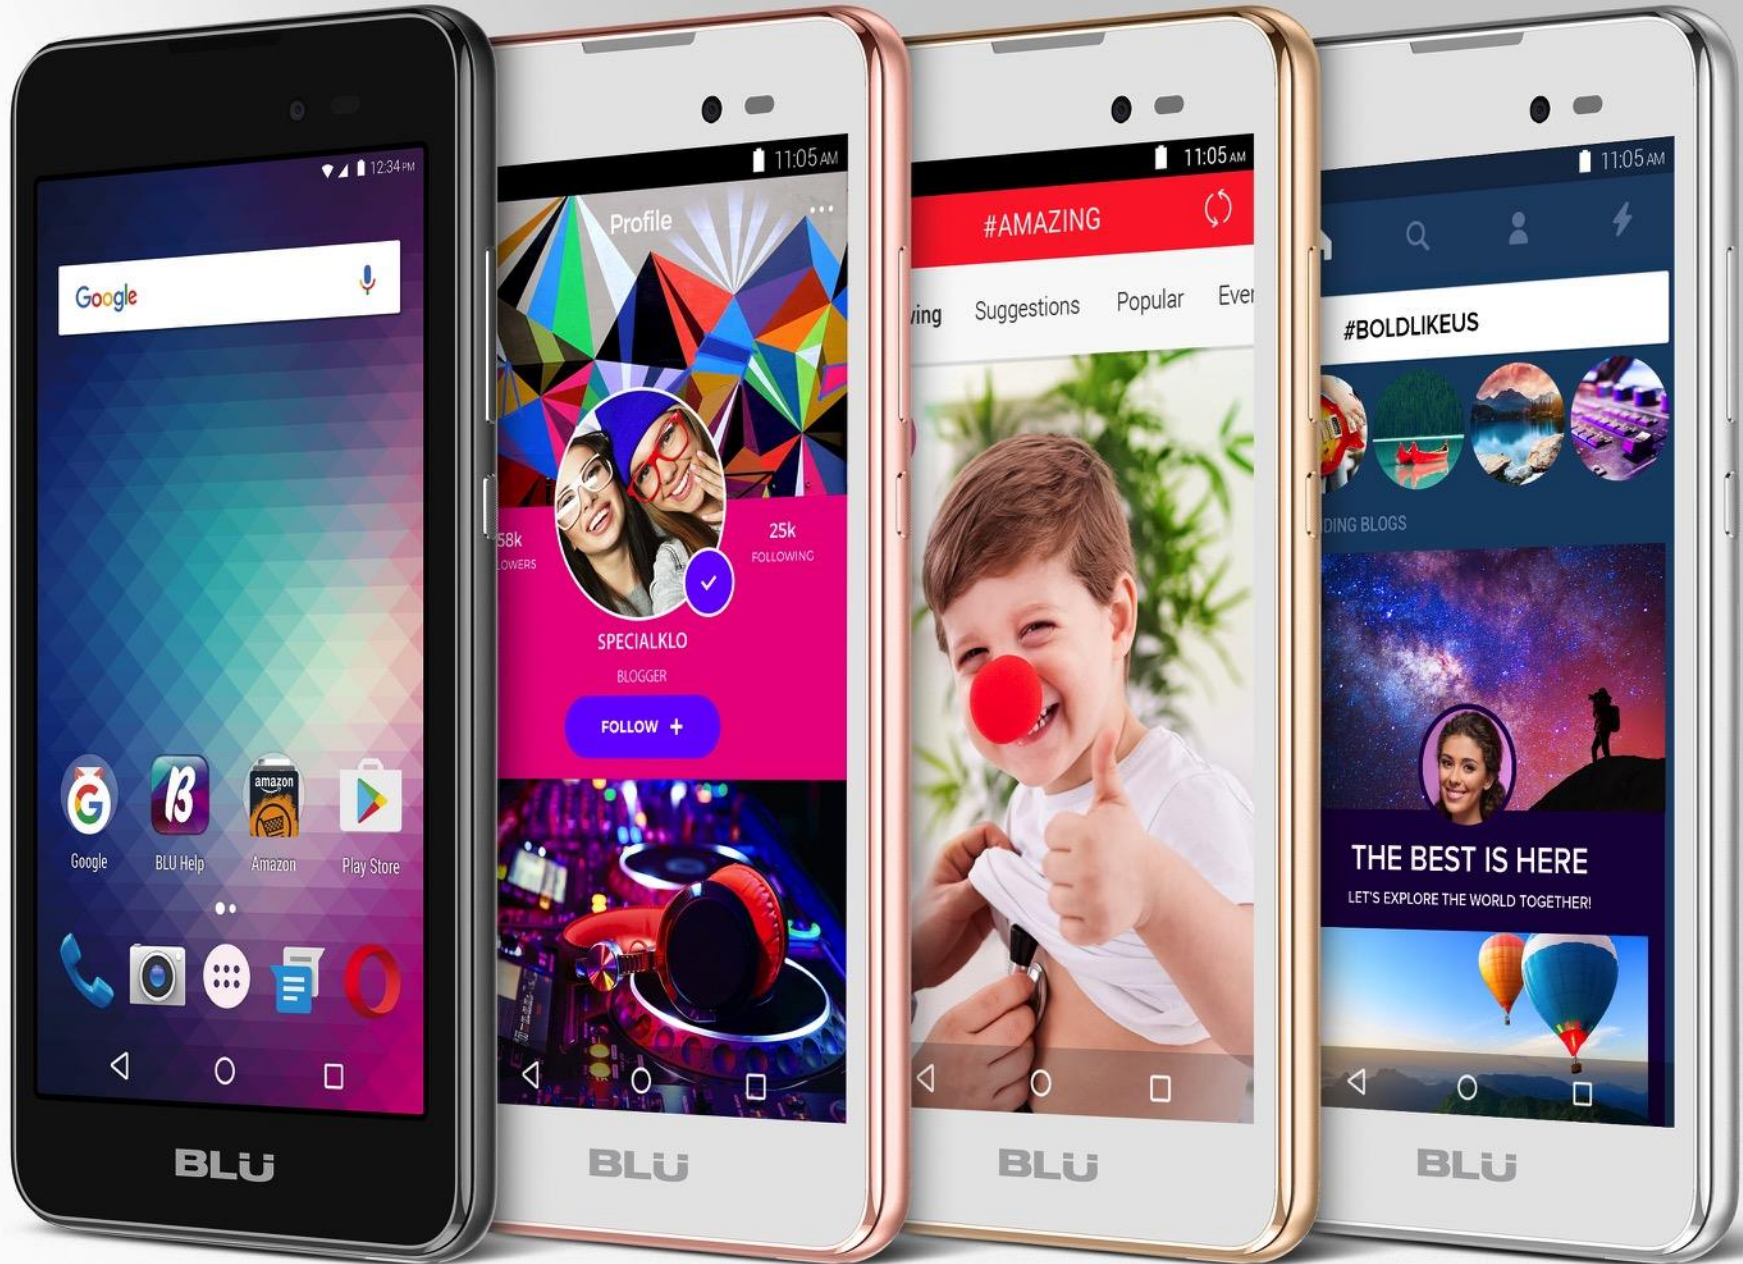

BLU
BOLD LIKE US

DASH G
MAKE IT HAPPEN

BLU
BOLD LIKE US

DASH G
MAKE IT HAPPEN

BLU
BOLD LIKE US

DASH G

KEY SELLING POINT

Introducing the DASH G, uniquely designed with an electrolyzed metal frame and leather finish. A smartphone with presence and style.

Well equipped with a vivid and bright 5.0" display that will assure all pictures are clear and crisp.

Packing a punch with 4GB of internal memory and an external storage capacity of 64GB on SD card. Working overtime with a 6580 MediaTek 1.3GHz Quad-Core processor, as well as the latest Android 6.0 Marshmallow, users will experience no interruptions in productivity.

Capture every breathtaking moment with a 5.0 Megapixel main camera along with a 2.0 Megapixel front camera for quick selfie snaps. The DASH G is the perfect partner to capture all of life's visual masterpieces.

MEDIATEK
everyday genius

4 CORE
1.3GHz

MALI400
GPU

BEAUTIFUL DESIGN

The DASH G creates both design and technology in an amazing combination. Carefully crafted electrolyzed metal front frame brings out the essence of craftsmanship, while the tailored leather finish on the back cover ensures an ergonomic hand held experience. Available in Black, Gold, White, and Rose Gold.