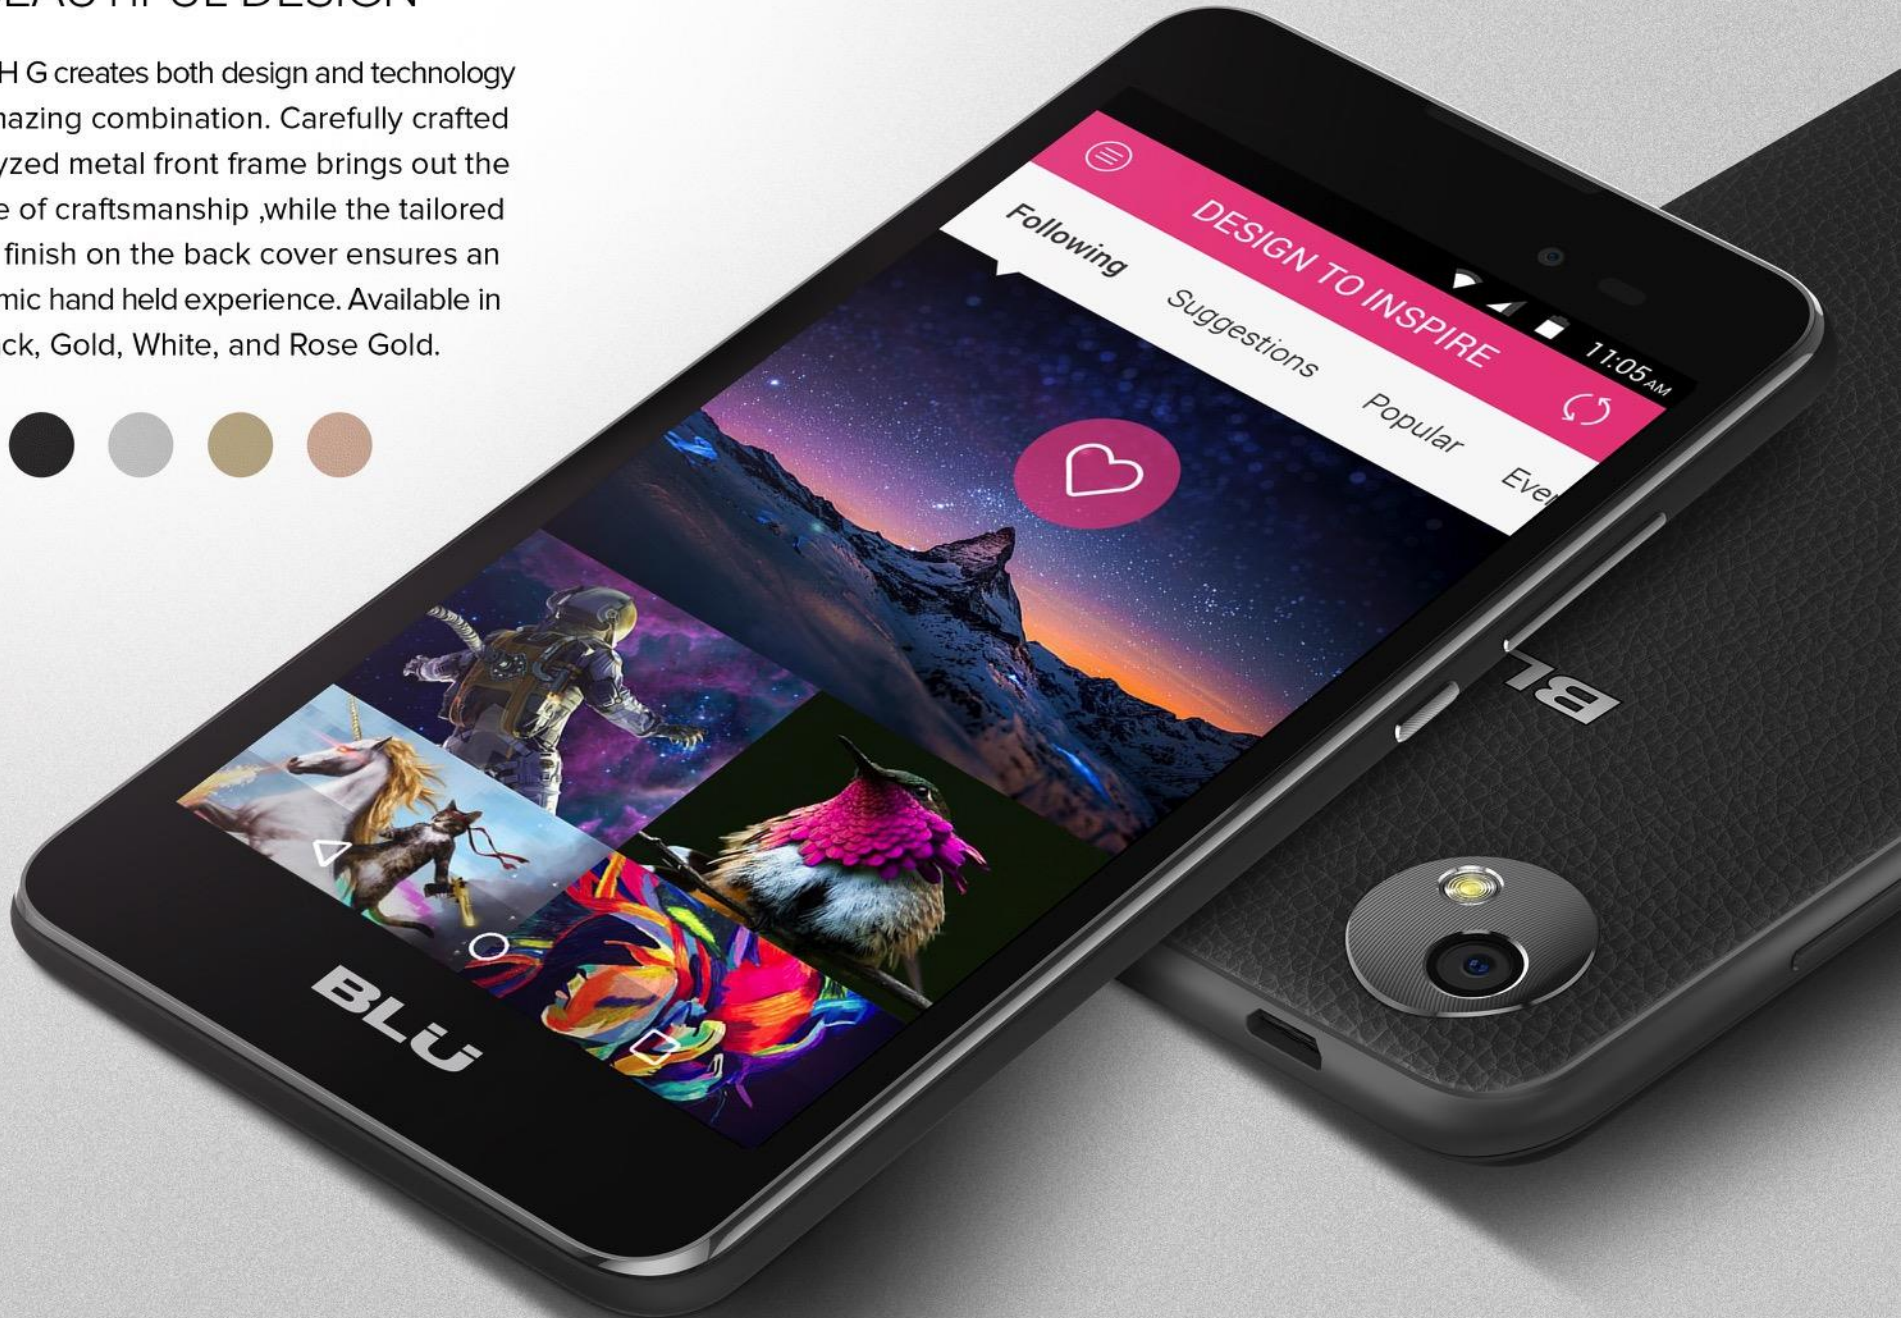

Capture every breathtaking moment with a 5.0 Megapixel main camera along with a 2.0 Megapixel front camera for quick selfie snaps. The DASH G is the perfect partner to capture all of life's visual masterpieces.

SMOOTH PROCESSOR

HSPA + 21 Mbps

Put your DASH G to the test with its 1.3GHz Quad-Core processor and you will see that it multitasks as good as you do.

From a vibrant Powerpoint presentation to your favorite video game, it will all look good thanks to the Mali 400 GPU.

MEDIATEK
everyday genius

4 CORE
1.3GHz

MALI400
GPU

BEAUTIFUL DESIGN

The DASH G creates both design and technology in an amazing combination. Carefully crafted electrolyzed metal front frame brings out the essence of craftsmanship, while the tailored leather finish on the back cover ensures an ergonomic hand held experience. Available in Black, Gold, White, and Rose Gold.

NO NEED TO SQUINT

Your smartphone screen should be big enough to be a comfort to your eyes.
The DASH G has an ample 5.0" screen to make any angle a great angle.

BLU
BOLD LIKE US

DASH G

DUAL CAMERA

Take advantage of the main 5MP camera on your DASH G to capture all of life's great moments.