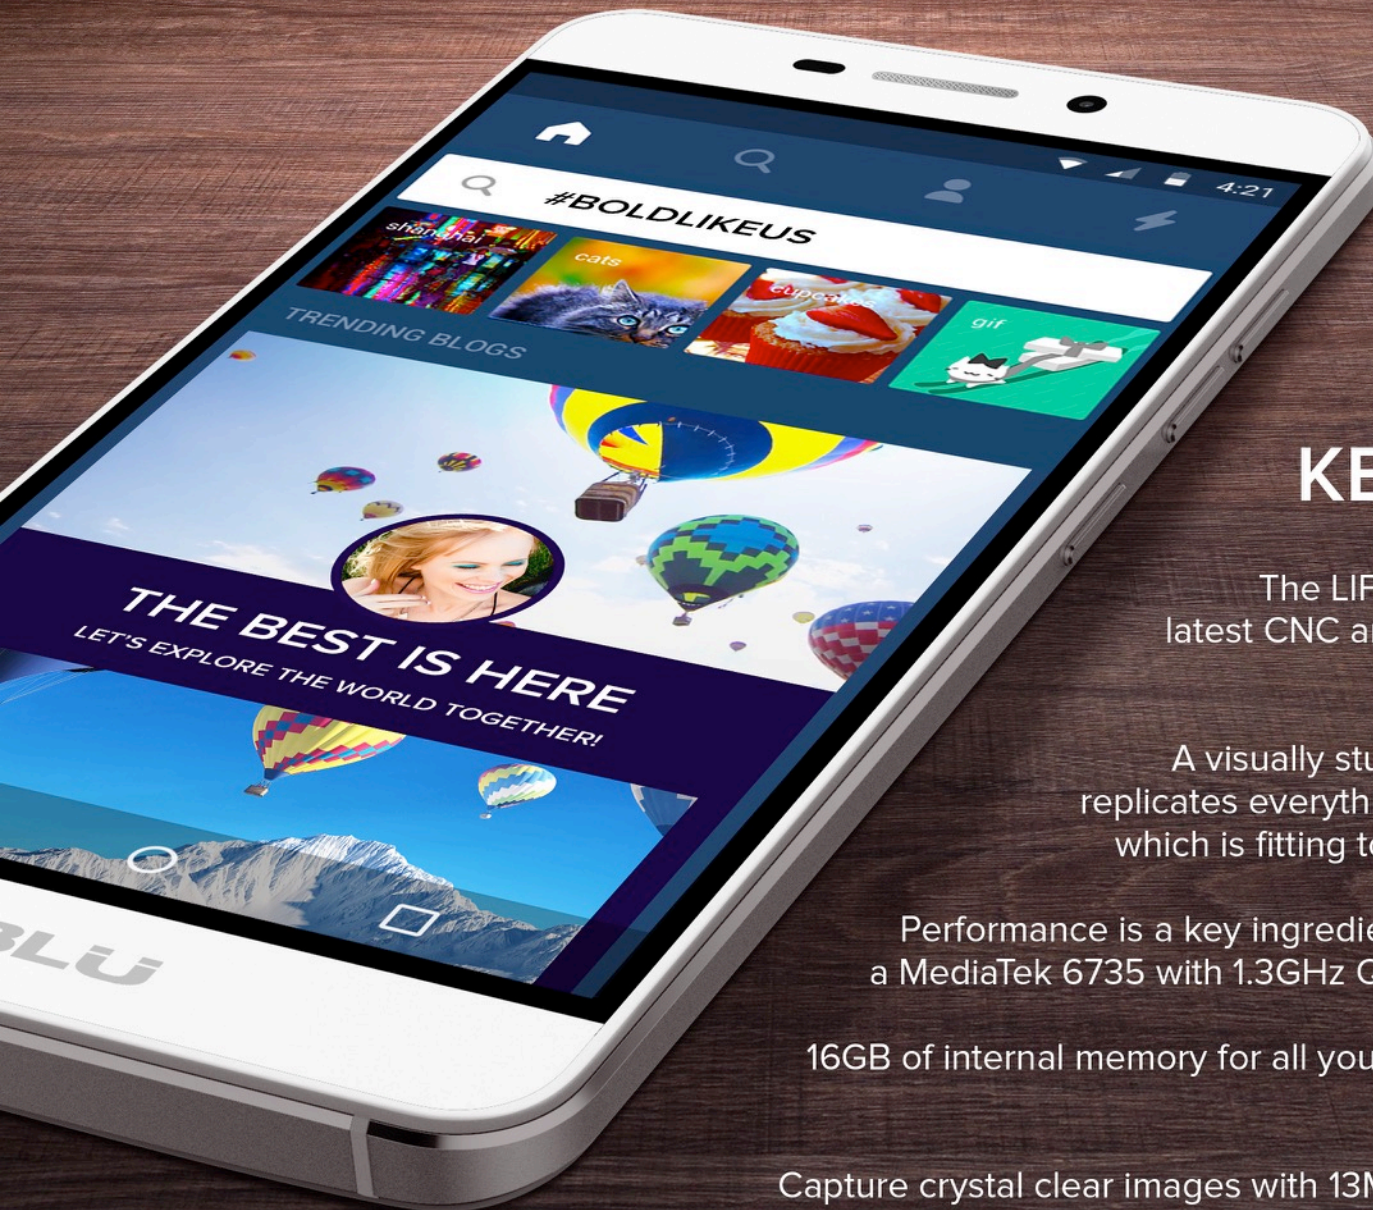

KEY SELLING POINTS

The LIFE MARK is machined out of metal using the latest CNC and antenna technologies, offering a reliable infrastructure and a premium build quality.

A visually stunning 5.0" HD full lamination display which replicates everything in your smartphone in a pristine manner which is fitting to the overall perfection of the Studio series.

Sit back, relax and enjoy any YouTube movie, pictures or gaming action on your LIFE MARK's 720 x 1280 high definition resolution screen. Experience that is incomparable to any other device on the market.