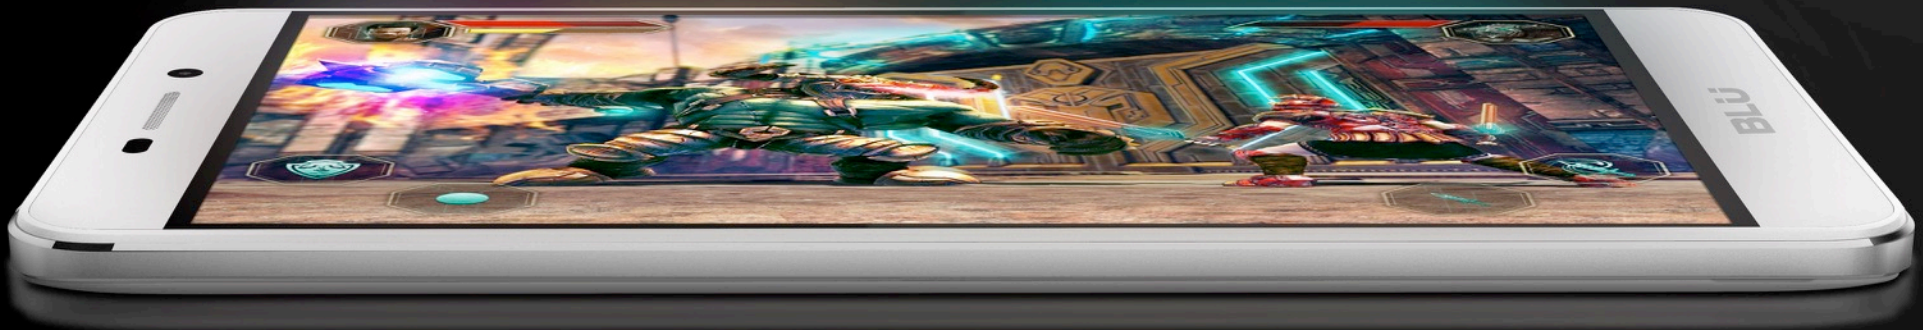

KEY SELLING POINTS

The LIFE MARK is machined out of metal using the latest CNC and antenna technologies, offering a reliable infrastructure and a premium build quality.

A visually stunning 5.0" HD full lamination display which replicates everything in your smartphone in a pristine manner which is fitting to the overall perfection of the Studio series.

Performance is a key ingredient when building a smartphone, so there is a MediaTek 6735 with 1.3GHz Quad Core which offers 4G LTE connectivity.

16GB of internal memory for all your music, video and pictures while 2GB RAM ensure flawless usage.

Capture crystal clear images with 13MP with 5MP Front Camera. With built in 2.0 aperture to ensure high quality images.

THIN YET POWERFUL

4CORE
1.3GHZ

64^{bit}
Architecture

MEDIATEK
everyday genius

Teamwork makes the dream work! BLU and MediaTek have allied and present you the Life Mark based on the 6735 platform that offer **1.3GHz Quad Core** processing speed and **2GB of RAM**.

Sit back, relax and enjoy any YouTube movie, pictures or gaming action on your LIFE MARK's 720 x 1280 high definition resolution screen. Experience that is incomparable to any other device on the market.