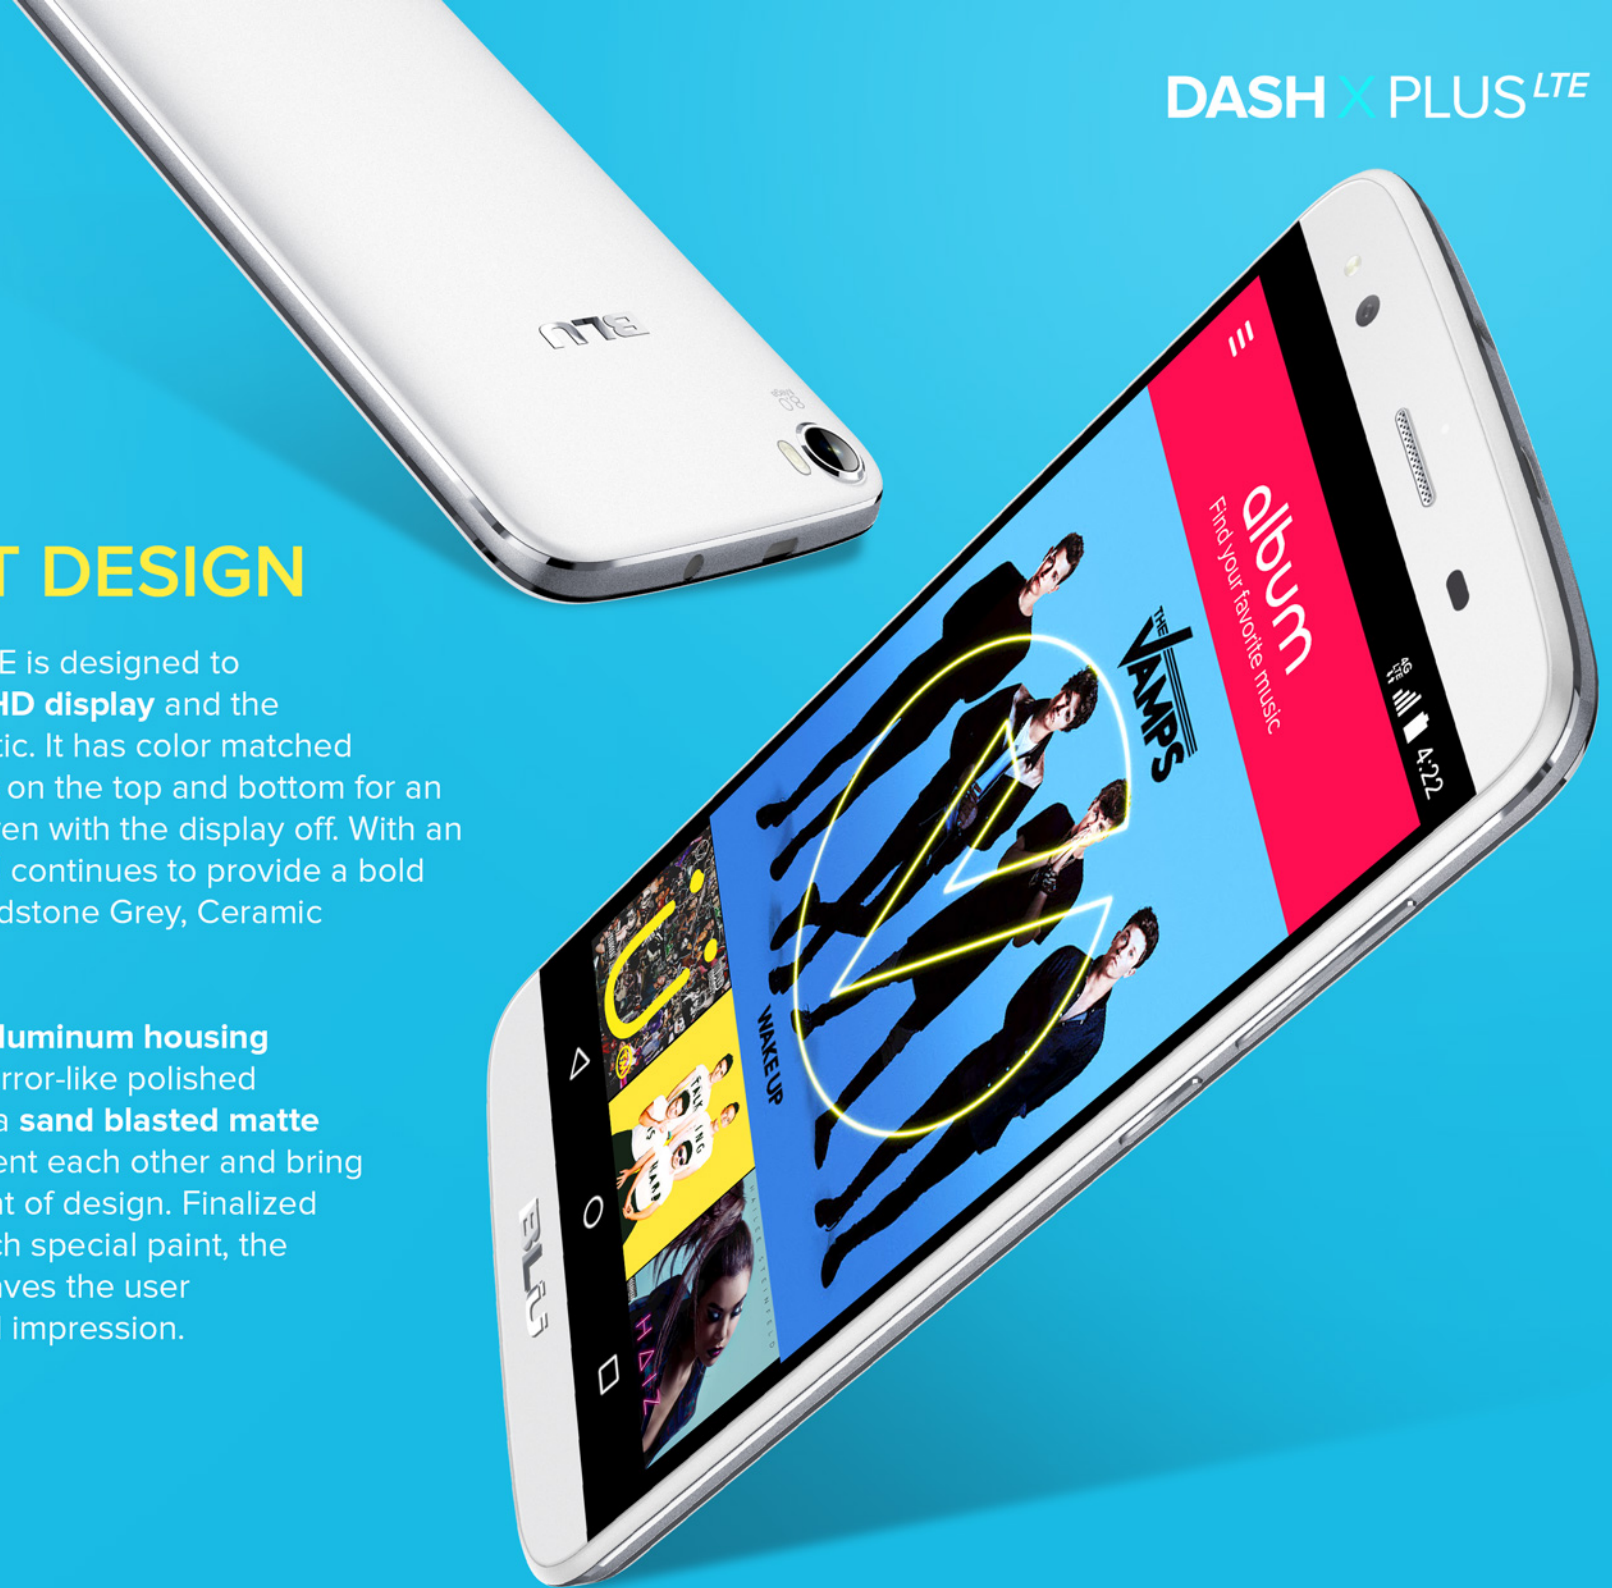

BLU
BOLD LIKE US

DASH X PLUS^{LTE}

PERFECT DESIGN

The Dash X Plus LTE is designed to bring out the **5.5" HD display** and the front profile aesthetic. It has color matched touch panel decors on the top and bottom for an attractive stance even with the display off. With an array of colors, BLU continues to provide a bold statement with Sandstone Grey, Ceramic White and Gold.

Dual finish on the **aluminum housing** combined with a mirror-like polished surface along with a **sand blasted matte edge** that compliment each other and bring out the true element of design. Finalized with BLU's soft touch special paint, the Dash X Plus LTE leaves the user with a one of a kind impression.