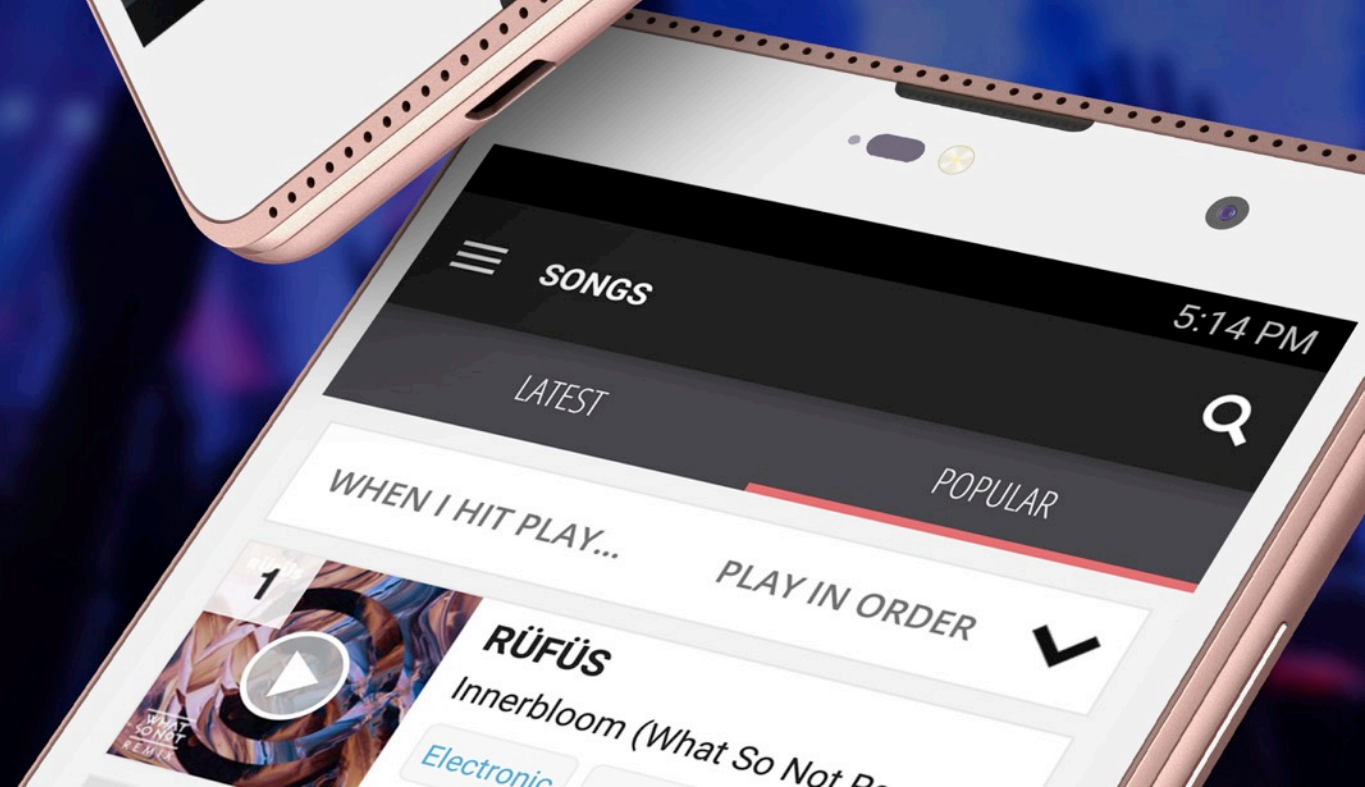

Utilizing a **8MP Auto Focus** as the main camera along with **5MP** front selfie camera, the **GRAND 5.5 HD** offers a great camera experience. With built in f2.4 aperture all the images are life like and meant to cherish forever.

8MP

Main Camera

5MP

Selfie Camera

f2.4 Aperture

Flash

LOUD. LOUDER.

The **GRAND 5.5 HD** comes with built in **dual speakers** that will sure to blow away the crowd. Stream Pandora, Spotify or just simply watch your favorite Netflix video the audio output will sure to captivate. Beside play, you can hold all your important con call with business associates without missing a beat.

VIVID DISPLAY

5.5" HD SHARP TOUCH PANEL

The **GRAND 5.5 HD** utilize state of the art **SHARP display** with its high resolution display that showcase clarity and saturated and vivid color. Add to that the BLU Infinite View (IPS Technology), the final display will blow your mind.