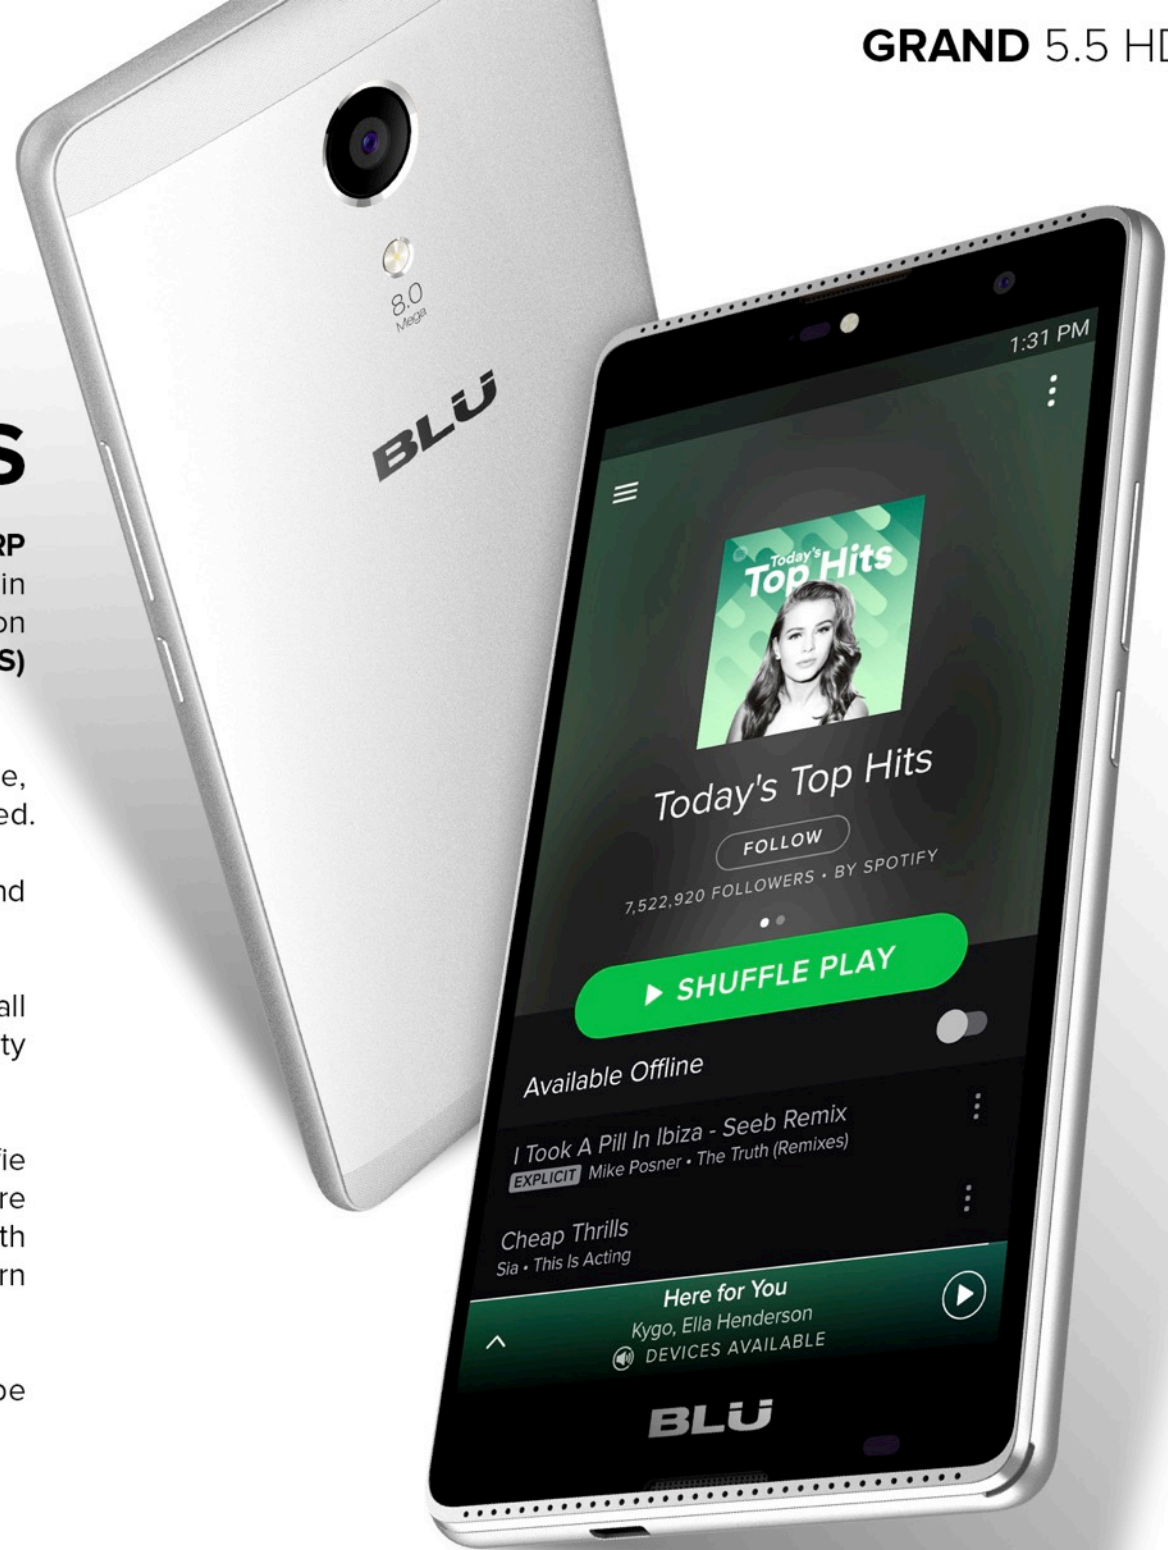

KEY SELLING POINTS

The **GRAND 5.5 HD** is a visually stunning **5.5" HD SHARP** display which replicates everything in your smartphone in a pristine manner which is fitting to the overall perfection of the Studio series. **BLU Infinite View Technology (IPS)** allows perfect view from any angle.

Performance is a key ingredient when building a smartphone, so there is a **MediaTek 6580 with 1.3GHz Quad Core** paired.

8GB of internal memory for all your music, video and pictures while **1GB RAM** ensure flawless usage.

Made with real aluminum metal, the Grand 5.5 HD is all around beautiful and reliable. The design and build quality of this device will blow you away!

Capture crystal clear images with **8MP** with **5MP** Front Selfie Camera with Flash. With built in 2.4 aperture to ensure high quality images. Become the envy of the crowd with **Dual Speaker** that can blast your favorite jams and turn any gathering into a party!

With **Android v6.0 Marshmallow**, your experience will be like no other smartphone you have ever owned.