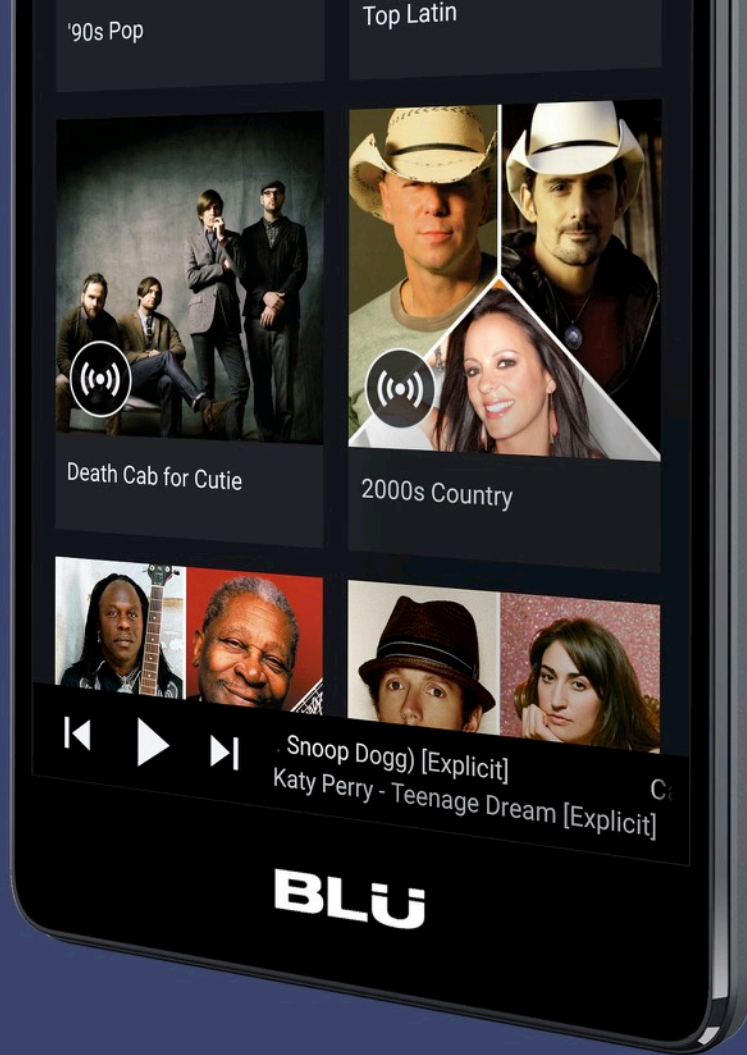

**BLÜ**  
BOLD LIKE US

STUDIO G PLUS HD

**BLU**  
BOLD LIKE US

STUDIO G PLUS HD

**BLU**  
BOLD LIKE US

STUDIO G PLUS HD

**BLU**  
BOLD LIKE US

STUDIO G PLUS HD

Capture crystal clear images with a 5MP Auto Focus main camera and awesome selfies with the 5MP front camera.

Android v6.0 Marshmallow will bring the best of google to your fingertips.

**BLÜ**  
BOLD LIKE US