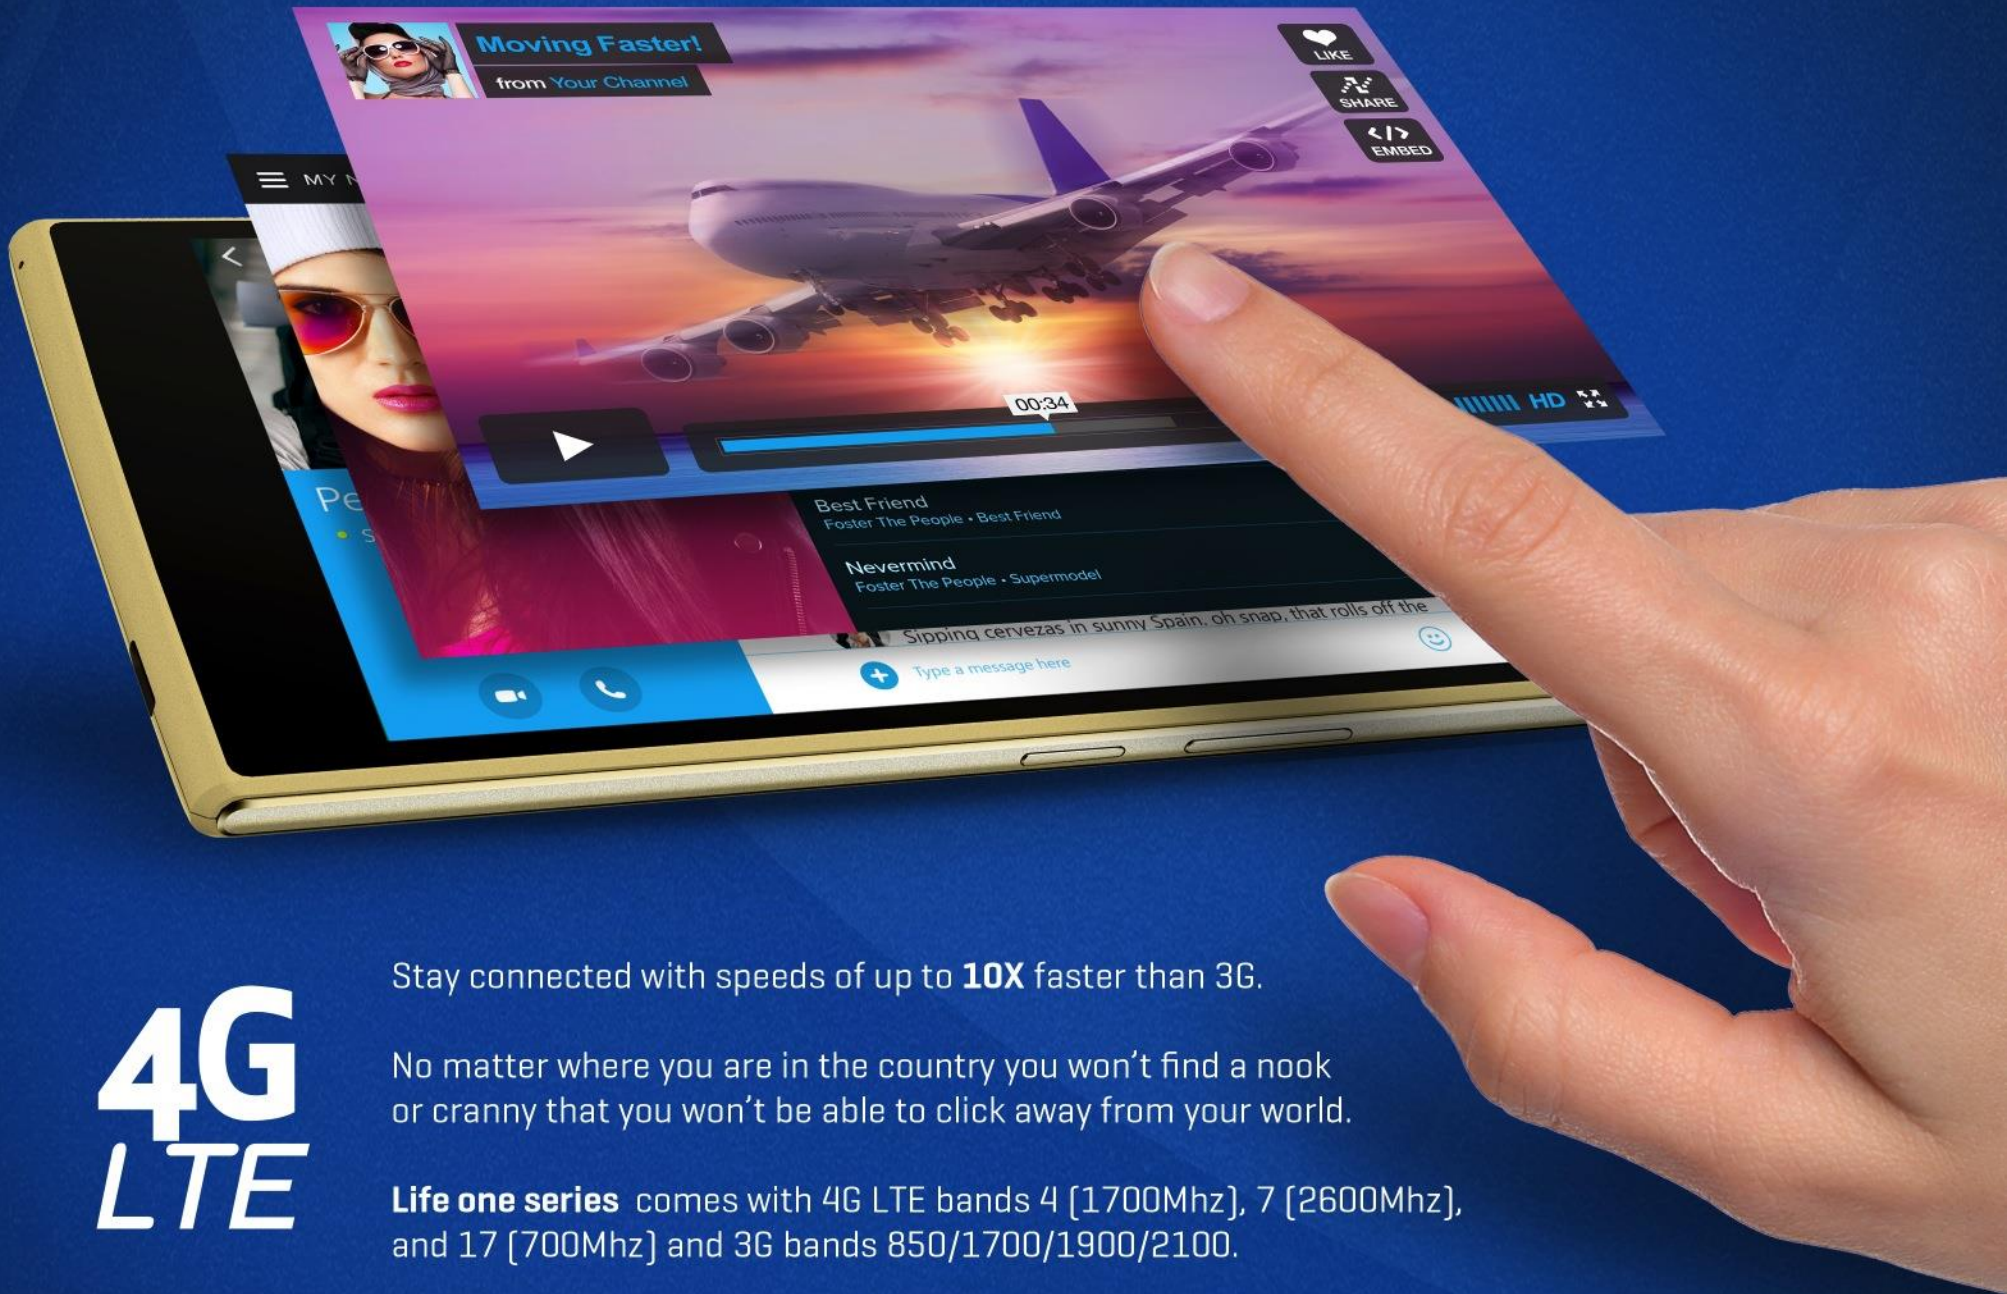

Armed with the latest **64 bit** technology with the **Qualcomm Snapdragon 410** processor that is clocked at **1.2GHz** and Quad-core, the Life One Series is the ready to put a hard days work in for you.

Both devices have a powerful and precise **main 13 Megapixel camera** with **Sony IMX 135 sensors** and a **5 Megapixel** front camera for top notch selfies.

At launch both devices will have Android v4.4 KitKat but shortly after launch you will be able to upgrade to **Android v5.0 Lollipop**.

Qualcomm  
snapdragon

**BLÜ**  
BOLD LIKE US

the new life one series

**4G**  
**LTE**

Stay connected with speeds of up to **10X** faster than 3G.

No matter where you are in the country you won't find a nook or cranny that you won't be able to click away from your world.