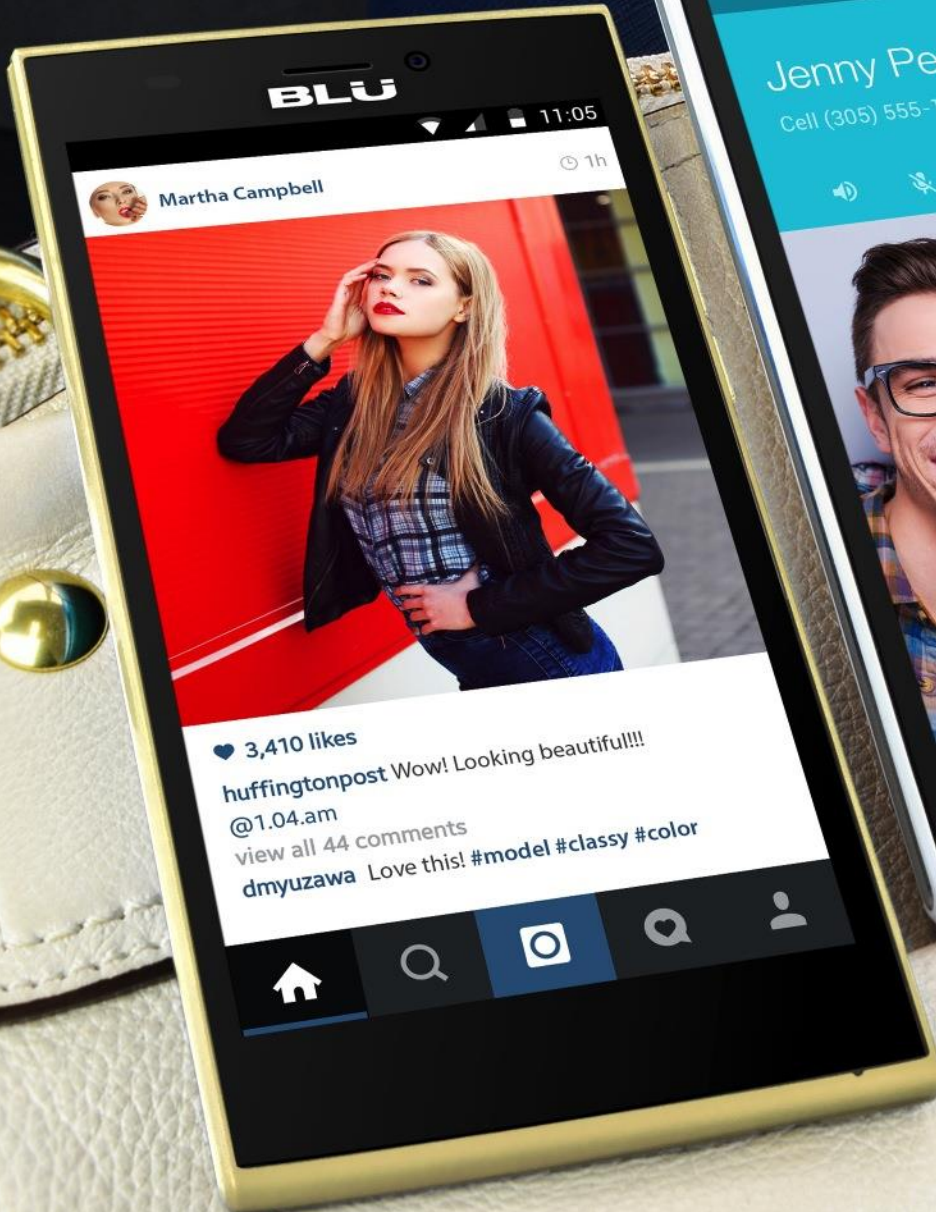

**BLU**  
BOLD LIKE US

the new life one series  
totally redesigned

life one  
5.0 inches

life one XL  
5.5 inches

**BLÜ**  
BOLD LIKE US

the new life one series  
totally redesigned

life one  
5.0 inches

life one XL  
5.5 inches

**BLÜ**  
BOLD LIKE US

the new life one series  
totally redesigned

life one  
5.0 inches

life one XL  
5.5 inches

**BLU**  
BOLD LIKE US

life one  
5.0 inches

life one XL  
5.5 inches

the new life one series  
totally redesigned