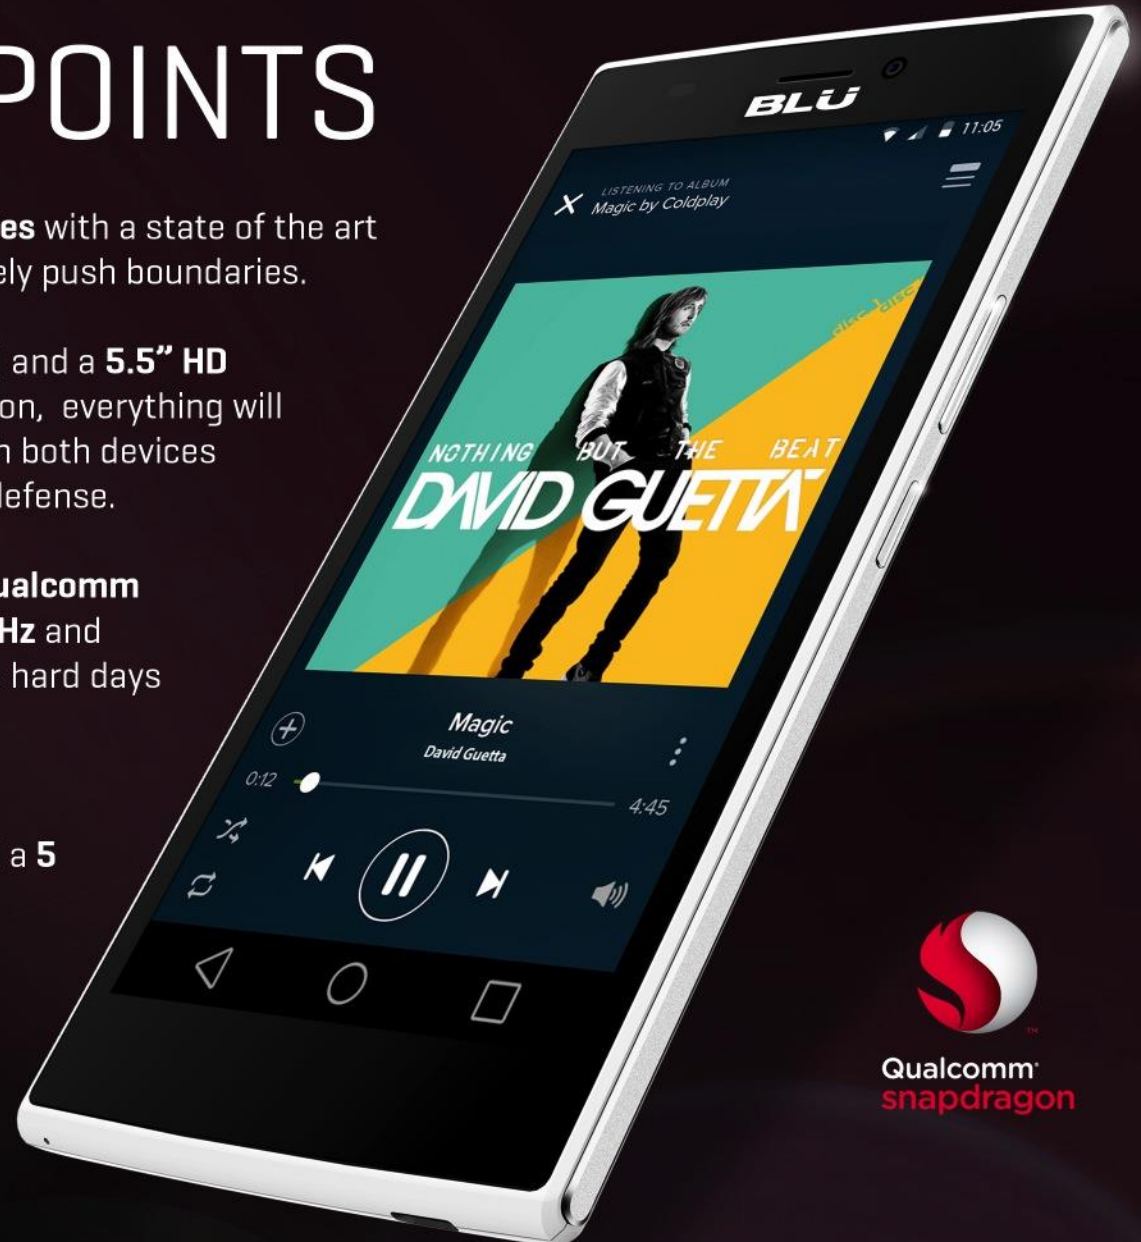

KEY SELLING POINTS

Make way for the stylish and powerful **Life One Series** with a state of the art design, software and hardware, this device will surely push boundaries.

With a vivid **5.0" HD** display on the Life One (2015) and a **5.5" HD** display on the Life One XL with **720 x 1280** resolution, everything will look picture perfect. For the perfect finishing touch both devices were given Gorilla Glass 3 to act as the last line of defense.

Armed with the latest **64 bit** technology with the **Qualcomm Snapdragon 410** processor that is clocked at **1.2GHz** and Quad-core, the Life One Series is the ready to put a hard days work in for you.

Both devices have a powerful and precise **main 13 Megapixel camera** with **Sony IMX 135 sensors** and a **5 Megapixel** front camera for top notch selfies.

At launch both devices will have Android v4.4 KitKat but shortly after launch you will be able to upgrade to **Android v5.0 Lollipop**.

Qualcomm
snapdragon