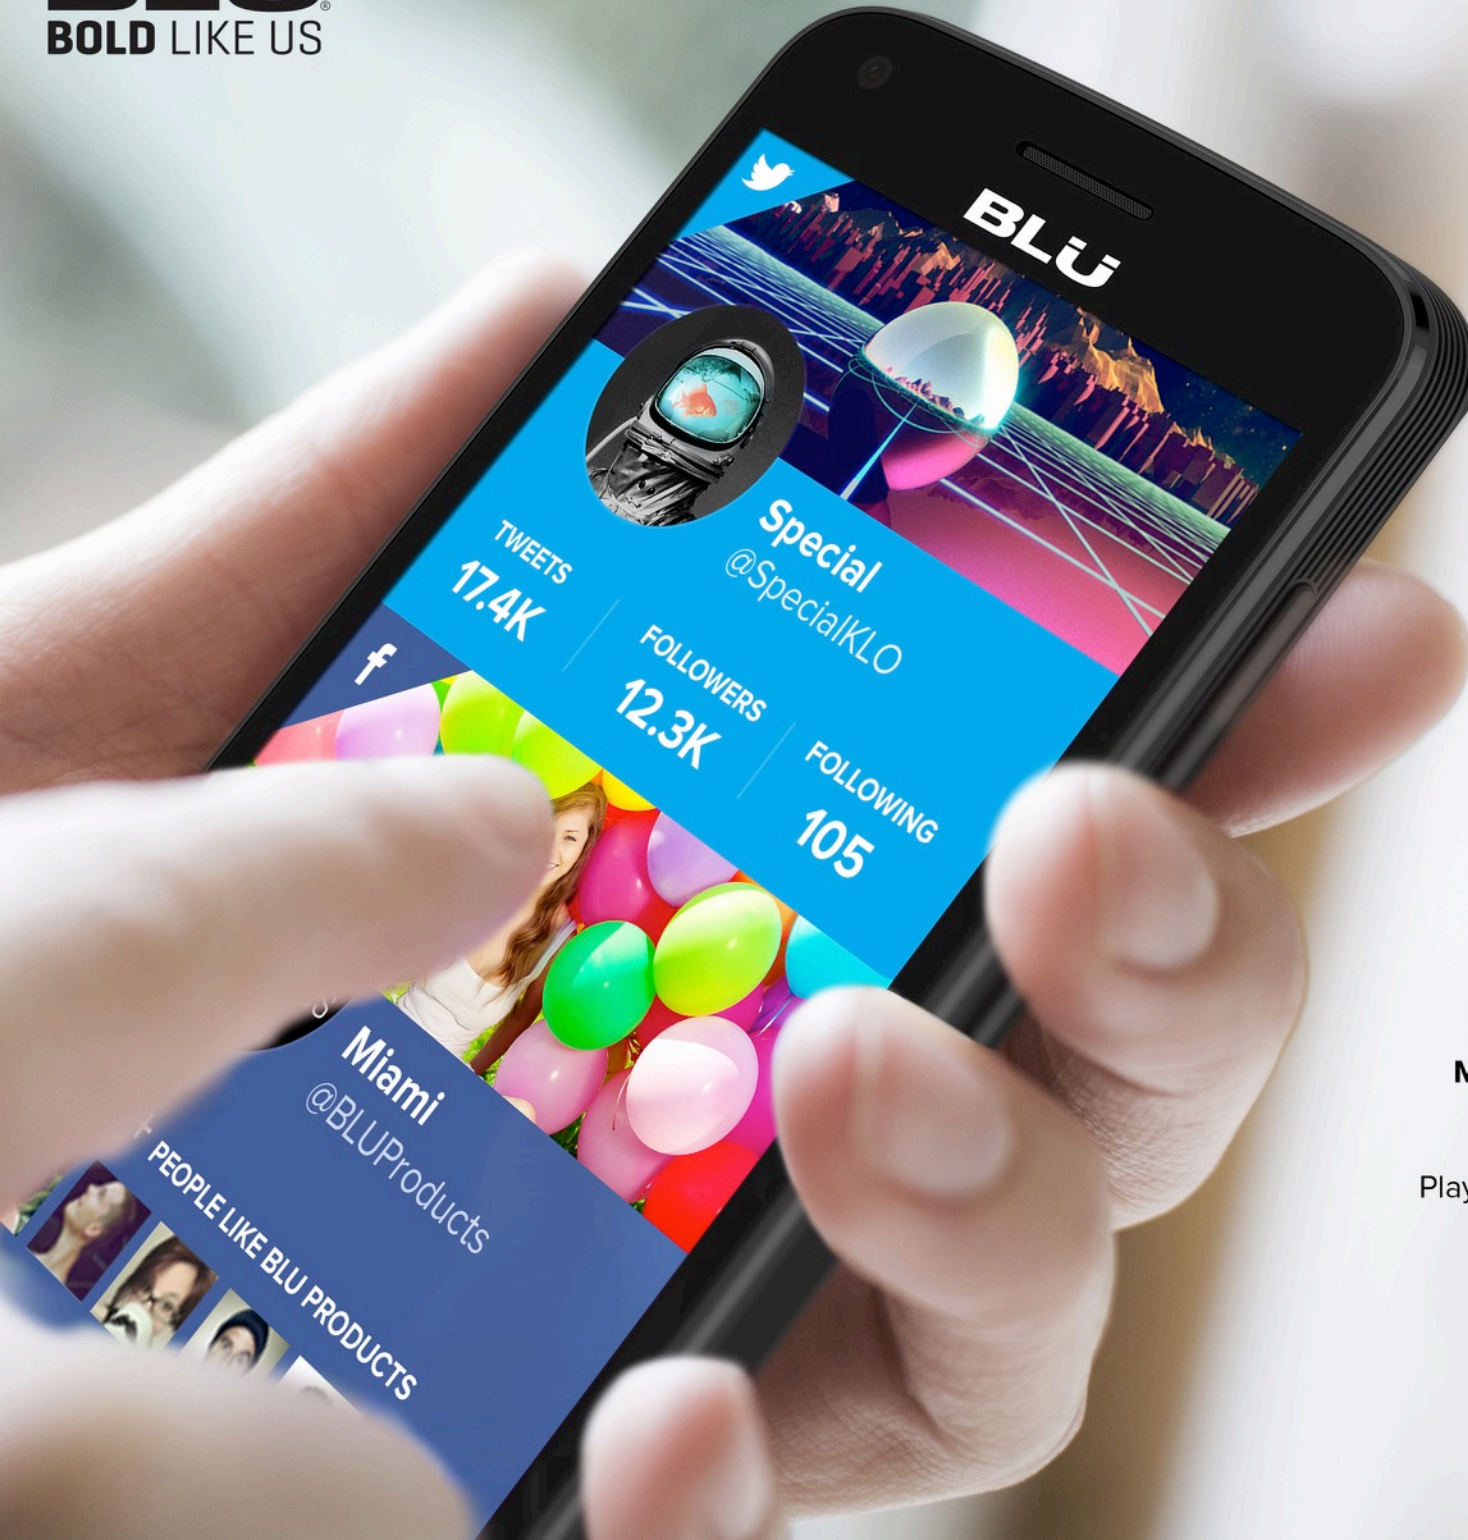

BLÜ
BOLD LIKE US

NEO X MINI

FLAWLESS MULTITASKING

The **MediaTek MT6580** chipset offers **1.3GHz Quad-Core** processing power that is both smooth and lag free.

With 4GB internal memory, all your music, photos, and movies are only a touch away. Need more? The NEO X MINI has a built in **MicroSD slot** that can expand your memory up to **64GB**.

Play your favorite video games, watch movies, and access you favorite YouTube video with the **Mali 400GPU**.

MEDIATEK

everyday genius