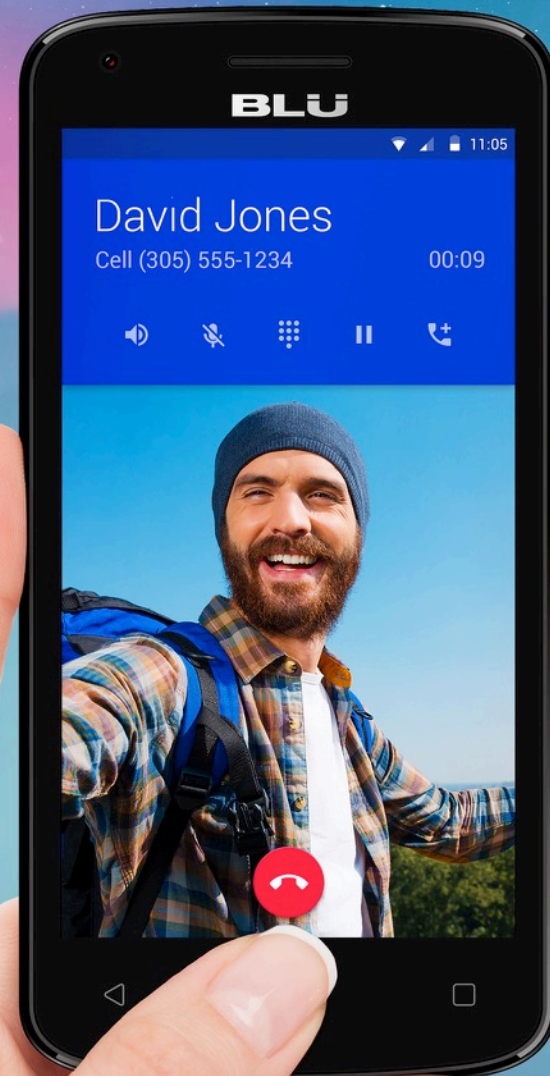

BLU
BOLD LIKE US

NEO X MINI

MORE BANDS MORE COVERAGE

Stay connected with friends and family while traveling across the country. Get the job done no matter where you are.

The **NEO X MINI** comes with 3G 850/1700/1900 and 850/1900/2100 so you can have coverage across the entire United States with all different carriers; AT&T, T-Mobile, Metro PCS, and the entire MVNO network.

Choose your carrier:

COMPARISON

Brand
Family
Dimensions | Weight
Operating System
Processor
Internal Memory | RAM
Display Size | Resolution
Main Camera
Secondary Camera
Battery

NEO X Mini

BLU
NEO
143 x 73.8 x 9.75mm | 151g
✓ Android 6.0 Marshmallow®
✓ MTK 6580 1.3 GHz Quad-Core
4GB | 512MB RAM
✓ 4.5" | 480 x 854 ~217ppi
5MP
2MP
1700 mAh