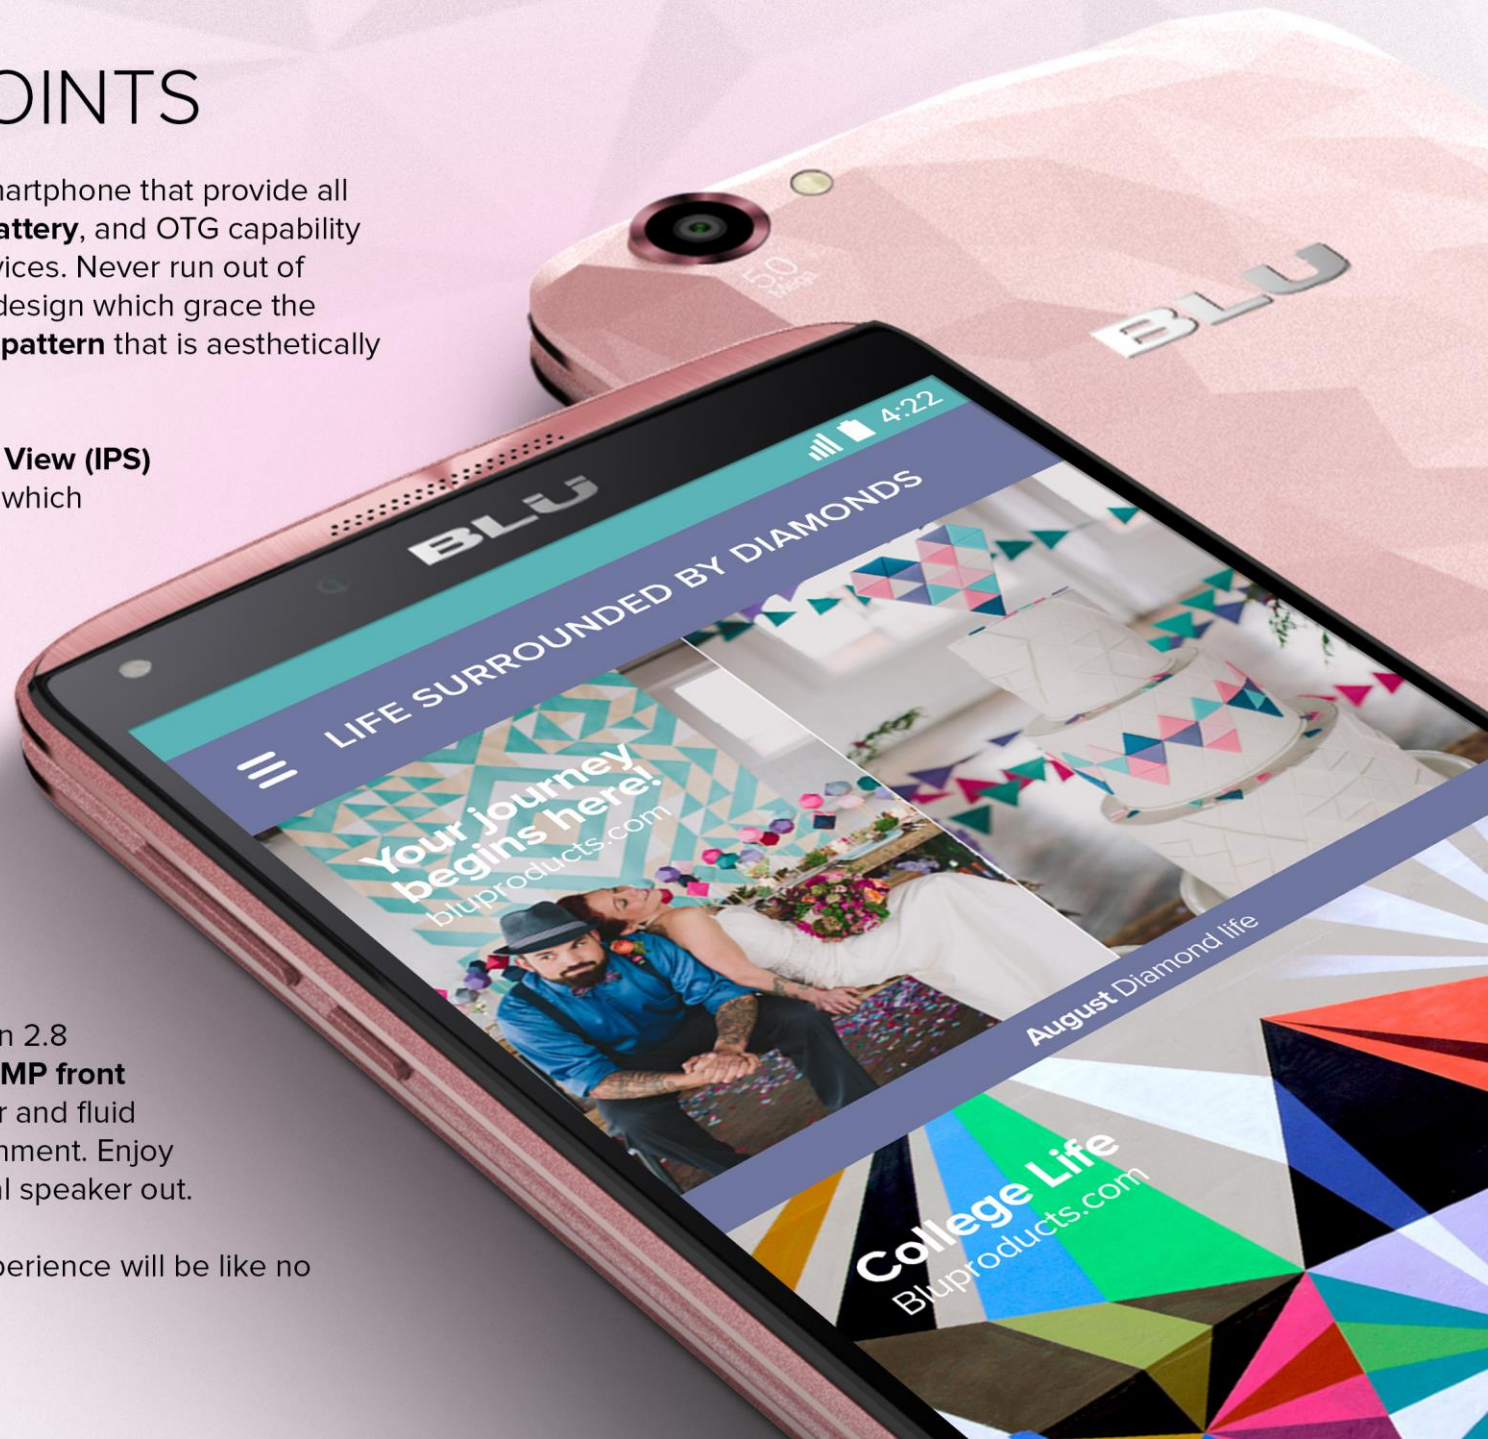

KEY SELLING POINTS

The **ENERGY DIAMOND** is a stunning smartphone that provide all day power with its **massive 4,000mAh battery**, and OTG capability allows you to charge other electronic devices. Never run out of battery. More impressive is the stunning design which grace the battery cover with a **polygon 3D surface pattern** that is aesthetically light years ahead.

A visually stunning 5.0" with **BLU Infinite View (IPS) technology plus Full Lamination** display which replicates everything in your smartphone in a pristine manner which is fitting to the overall perfection of the BLU brand.

Performance is a key ingredient when building a smartphone, so there is a **MediaTek 6580 with 1.3GHz Quad Core** paired with **8GB of internal memory** for all your music, video and pictures while **1GB RAM** ensure flawless usage.

Capture memorable moments with **5MP auto focus main camera** with built in 2.8 aperture to ensure high quality images. **2MP front camera with front LED flash** ensure clear and fluid selfie and video chat even in dark environment. Enjoy the best of your music with its built in dual speaker out.

With Android v6.0 Marshmallow, your experience will be like no other smartphone you have ever owned.