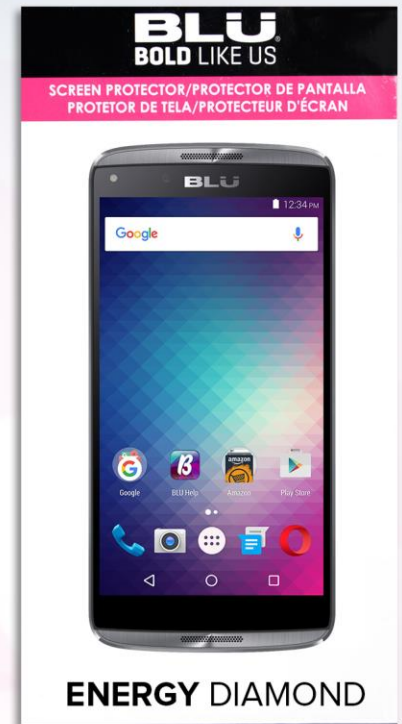

Box

Device

Silicone Case

Screen Protector

USB

Battery

Charger

Ear Buds