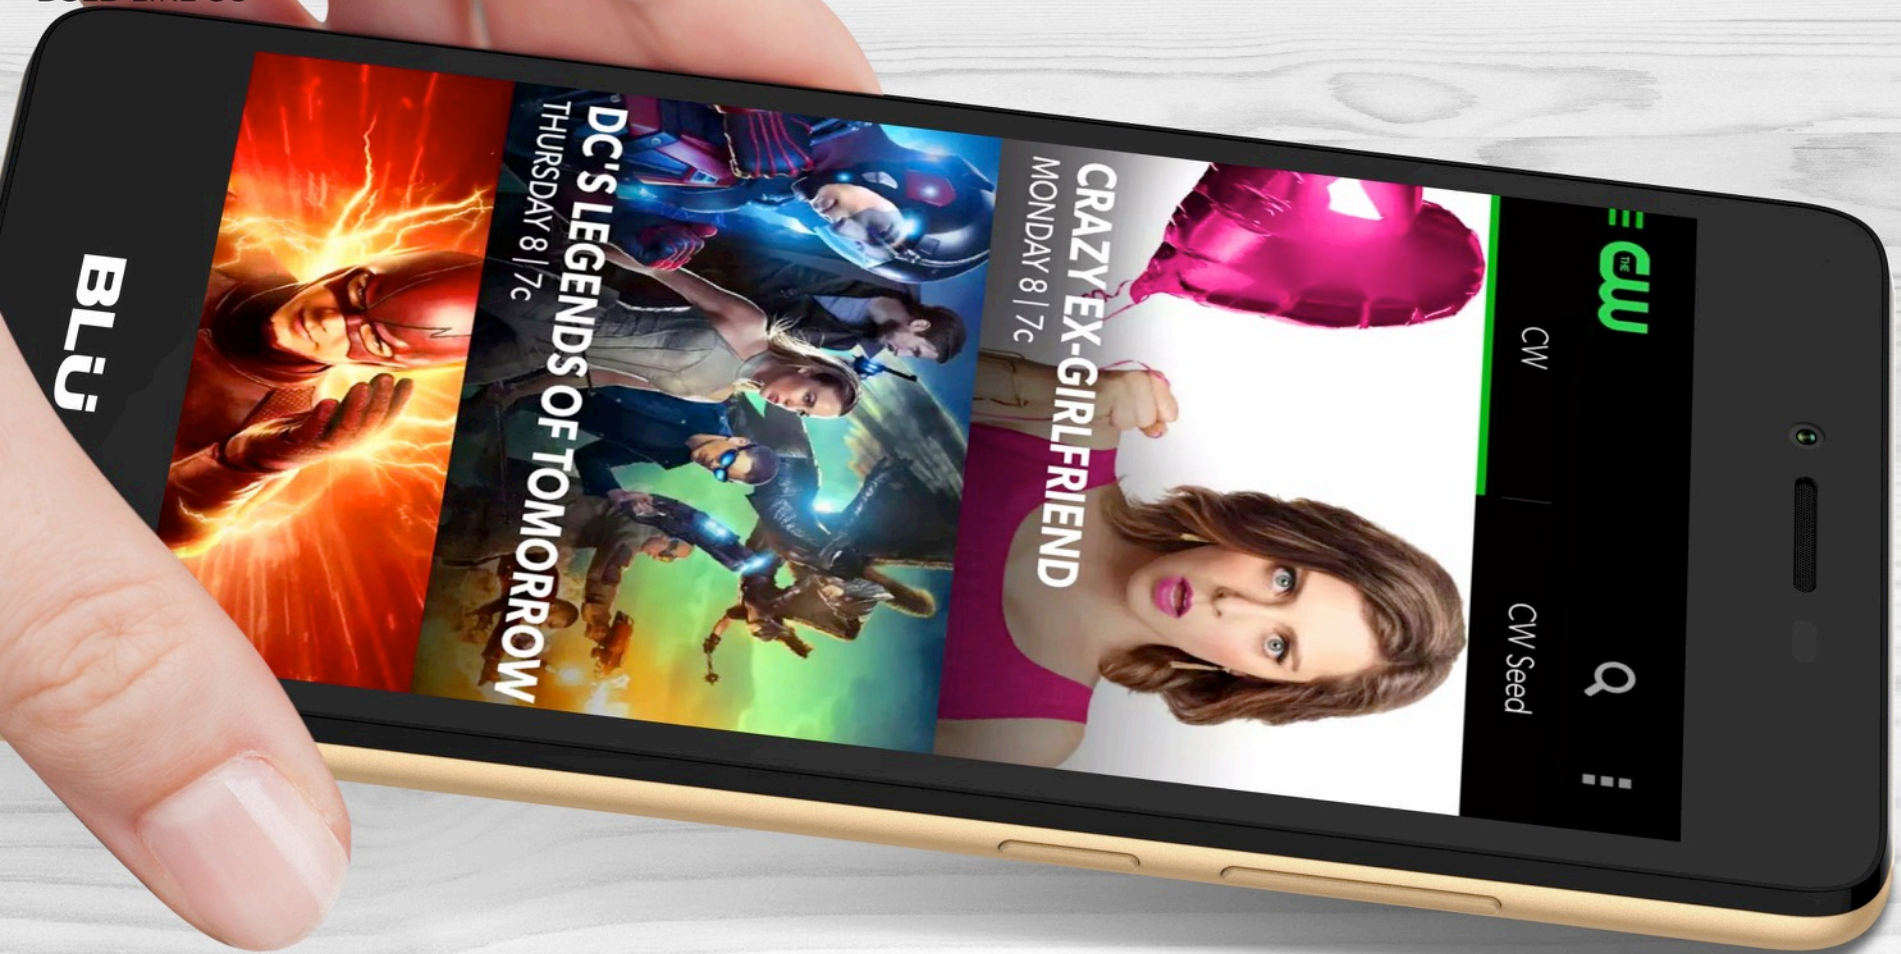

Available in Black, White, Pink, Gold, and Cyan.

BEAUTIFUL DISPLAY

Bring the magic of the movies right into your smartphone with the STUDIO G2 and its generous 5" display with 480 x 854 crystal clear resolution. Huddle up with a group of your friends around the display and enjoy.