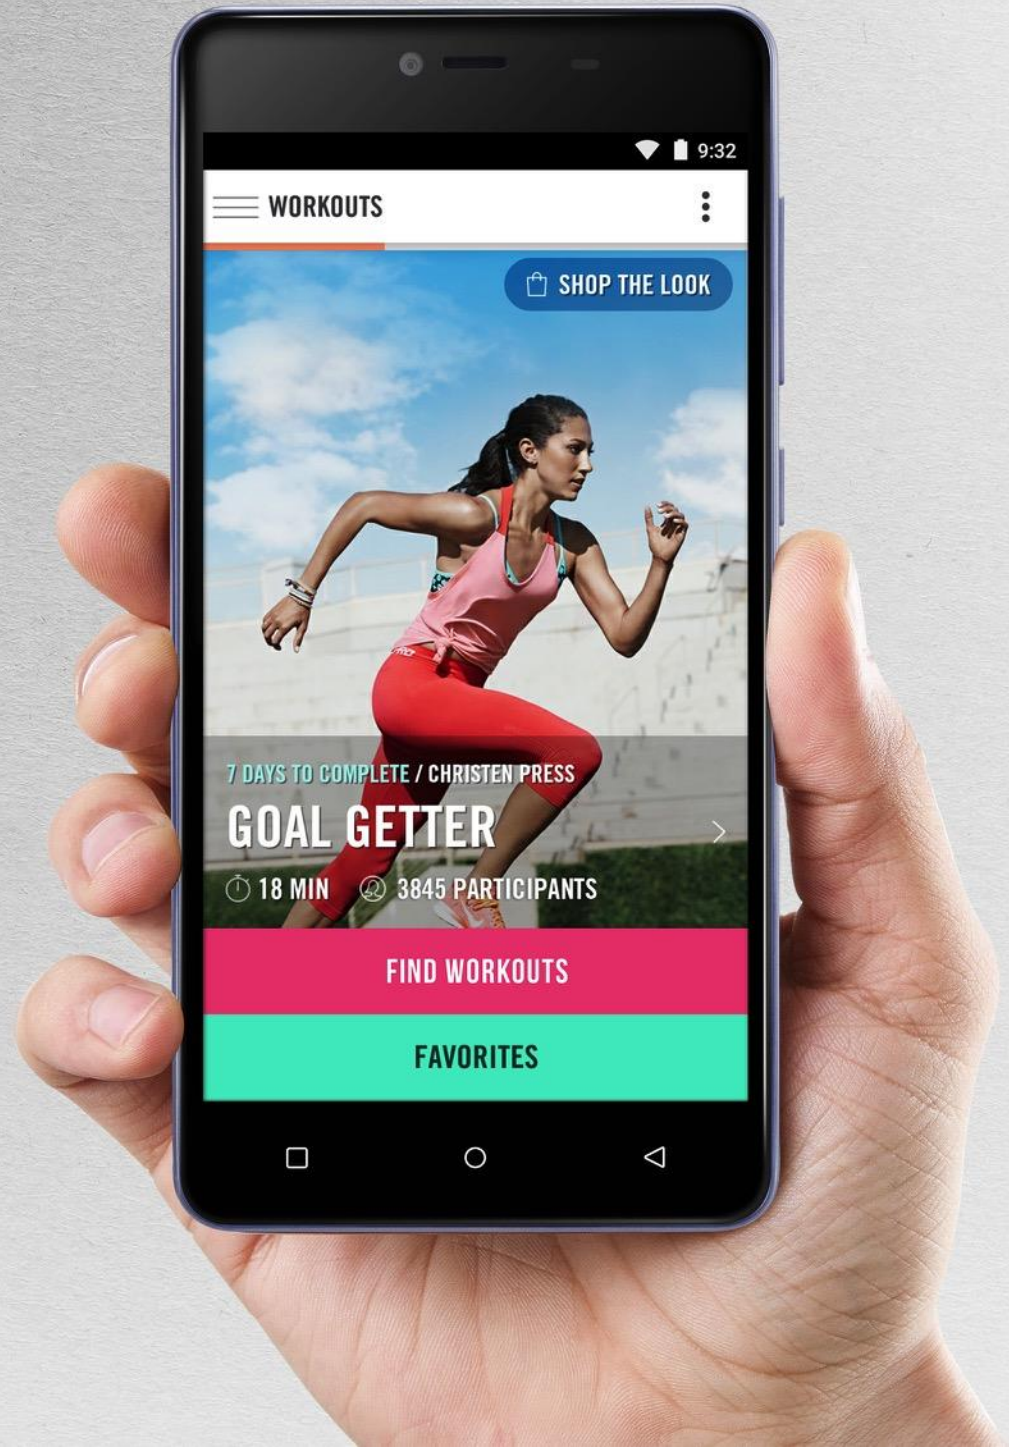

UNLOCKED

Stay connected with friends and family while traveling across the country. Get the job done no matter where you are.

The **ENERGY X 2** comes with 3G 850/1700/1900, 850/1900/2100 so you can have coverage across the entire United States with all different carriers; **AT&T**, **T-Mobile**, **Metro PCS**, and the entire MVNO network.

Choose your carrier: