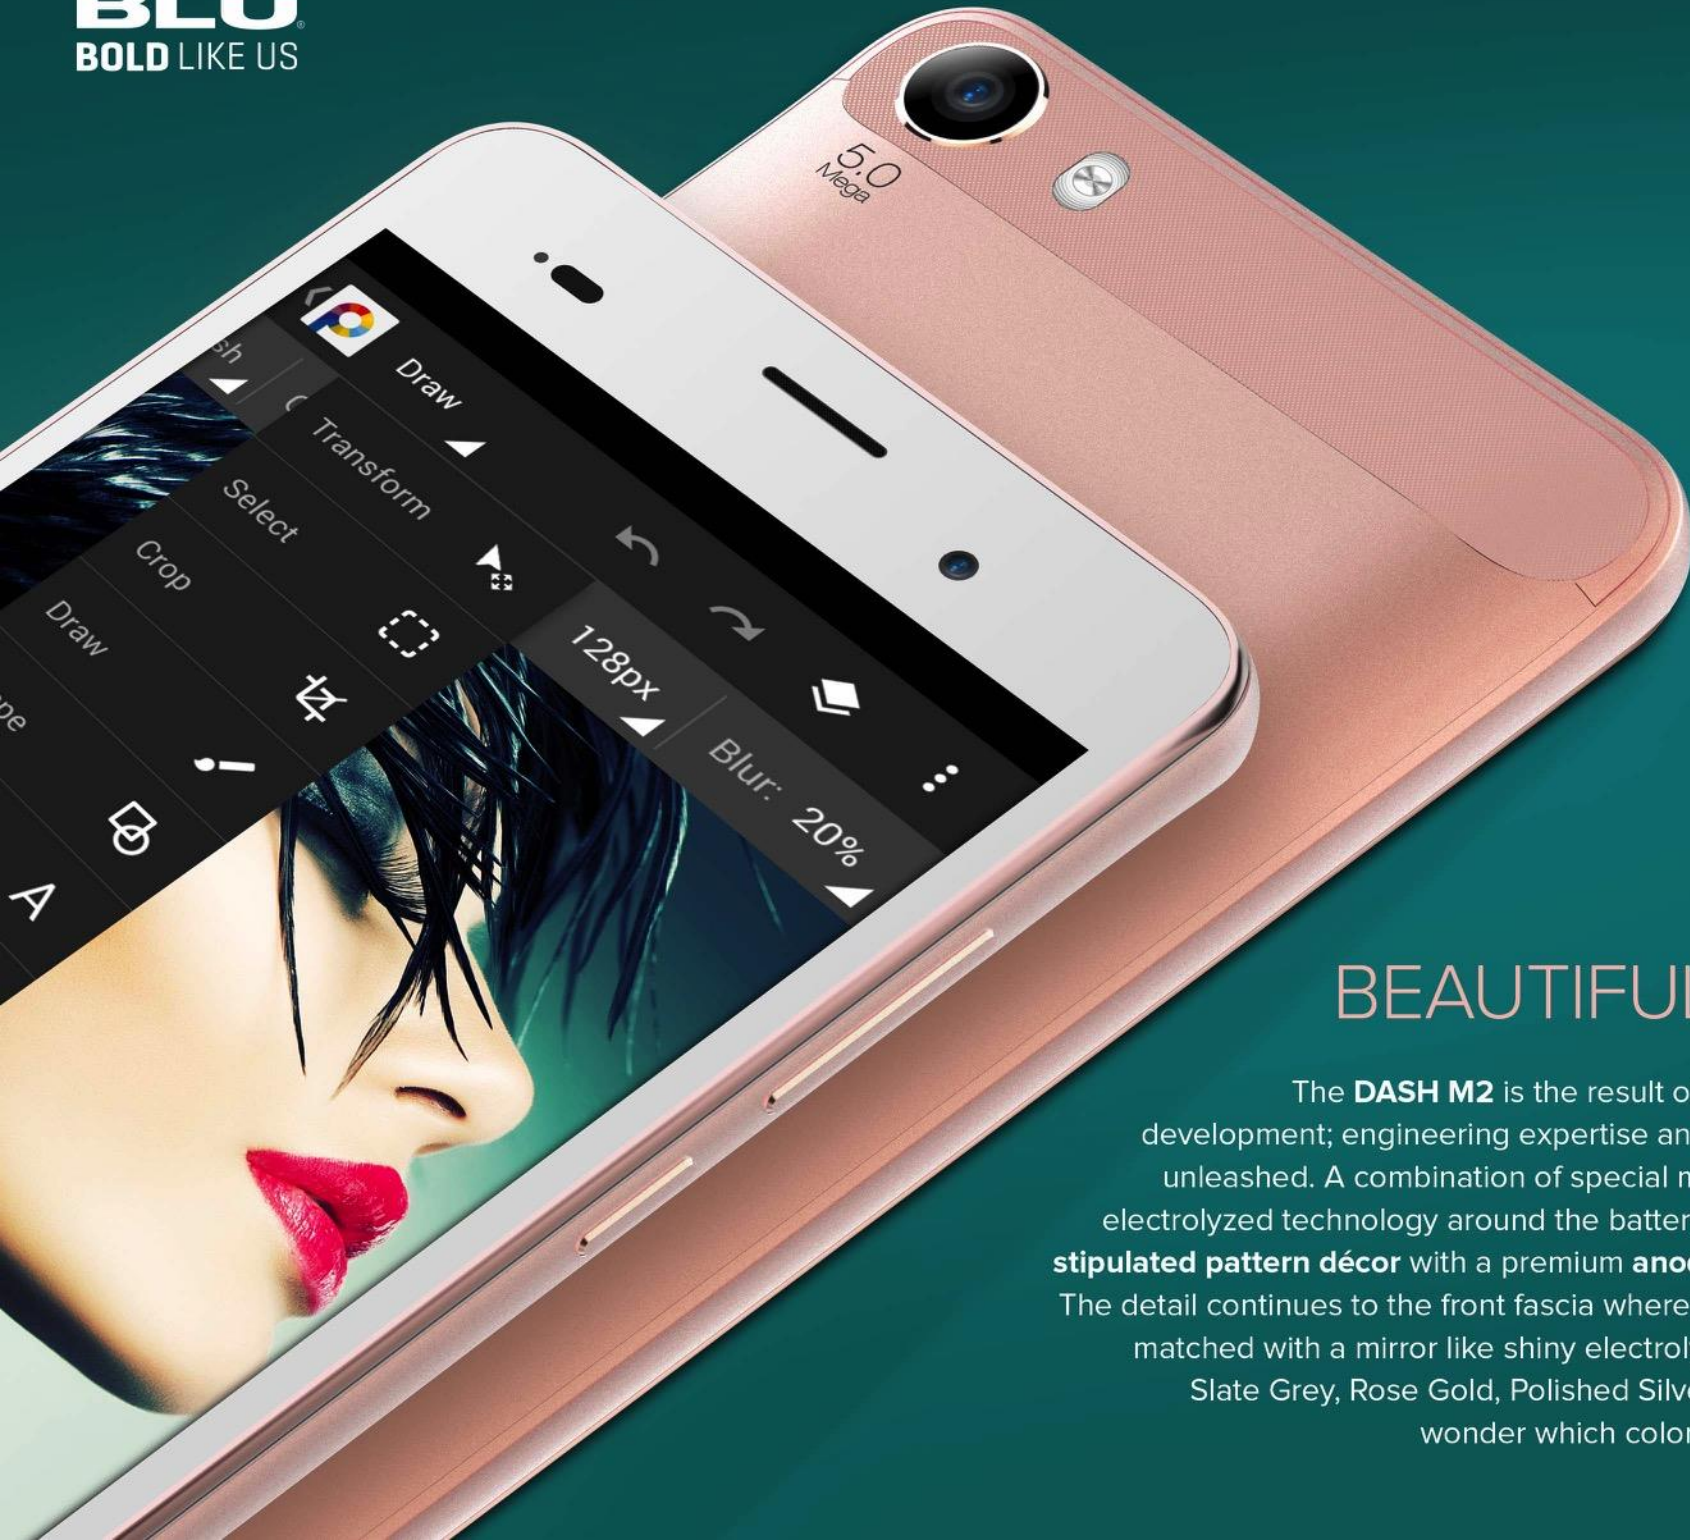

Capture your most important moments with a built in **5MP** main camera, paired with a **2MP** front selfie camera. Taking pictures is just a snap away.

**Dash M2** is powered by a **1.3GHz Quad Core processor** coupled with the latest and greatest **Android 6.0 Marshmallow**, which will bring a slew of new gadgets to use on your smartphone.

A bright **5.0"** display will make sure you have ample viewing area to handle all your multimedia, gaming, and everyday usage needs.

**BLÜ**  
BOLD LIKE US

DASH **M2**

## BEAUTIFUL DESIGN

The **DASH M2** is the result of hours of research and development; engineering expertise and crafty design passion unleashed. A combination of special metallic paint along with electrolyzed technology around the battery cover combine a nice **stipulated pattern décor** with a premium **anodized aluminum metal**. The detail continues to the front fascia where the front frame is color matched with a mirror like shiny electrolyzed finish. Available in Slate Grey, Rose Gold, Polished Silver and Gold, one has to wonder which color suit their lifestyle best.